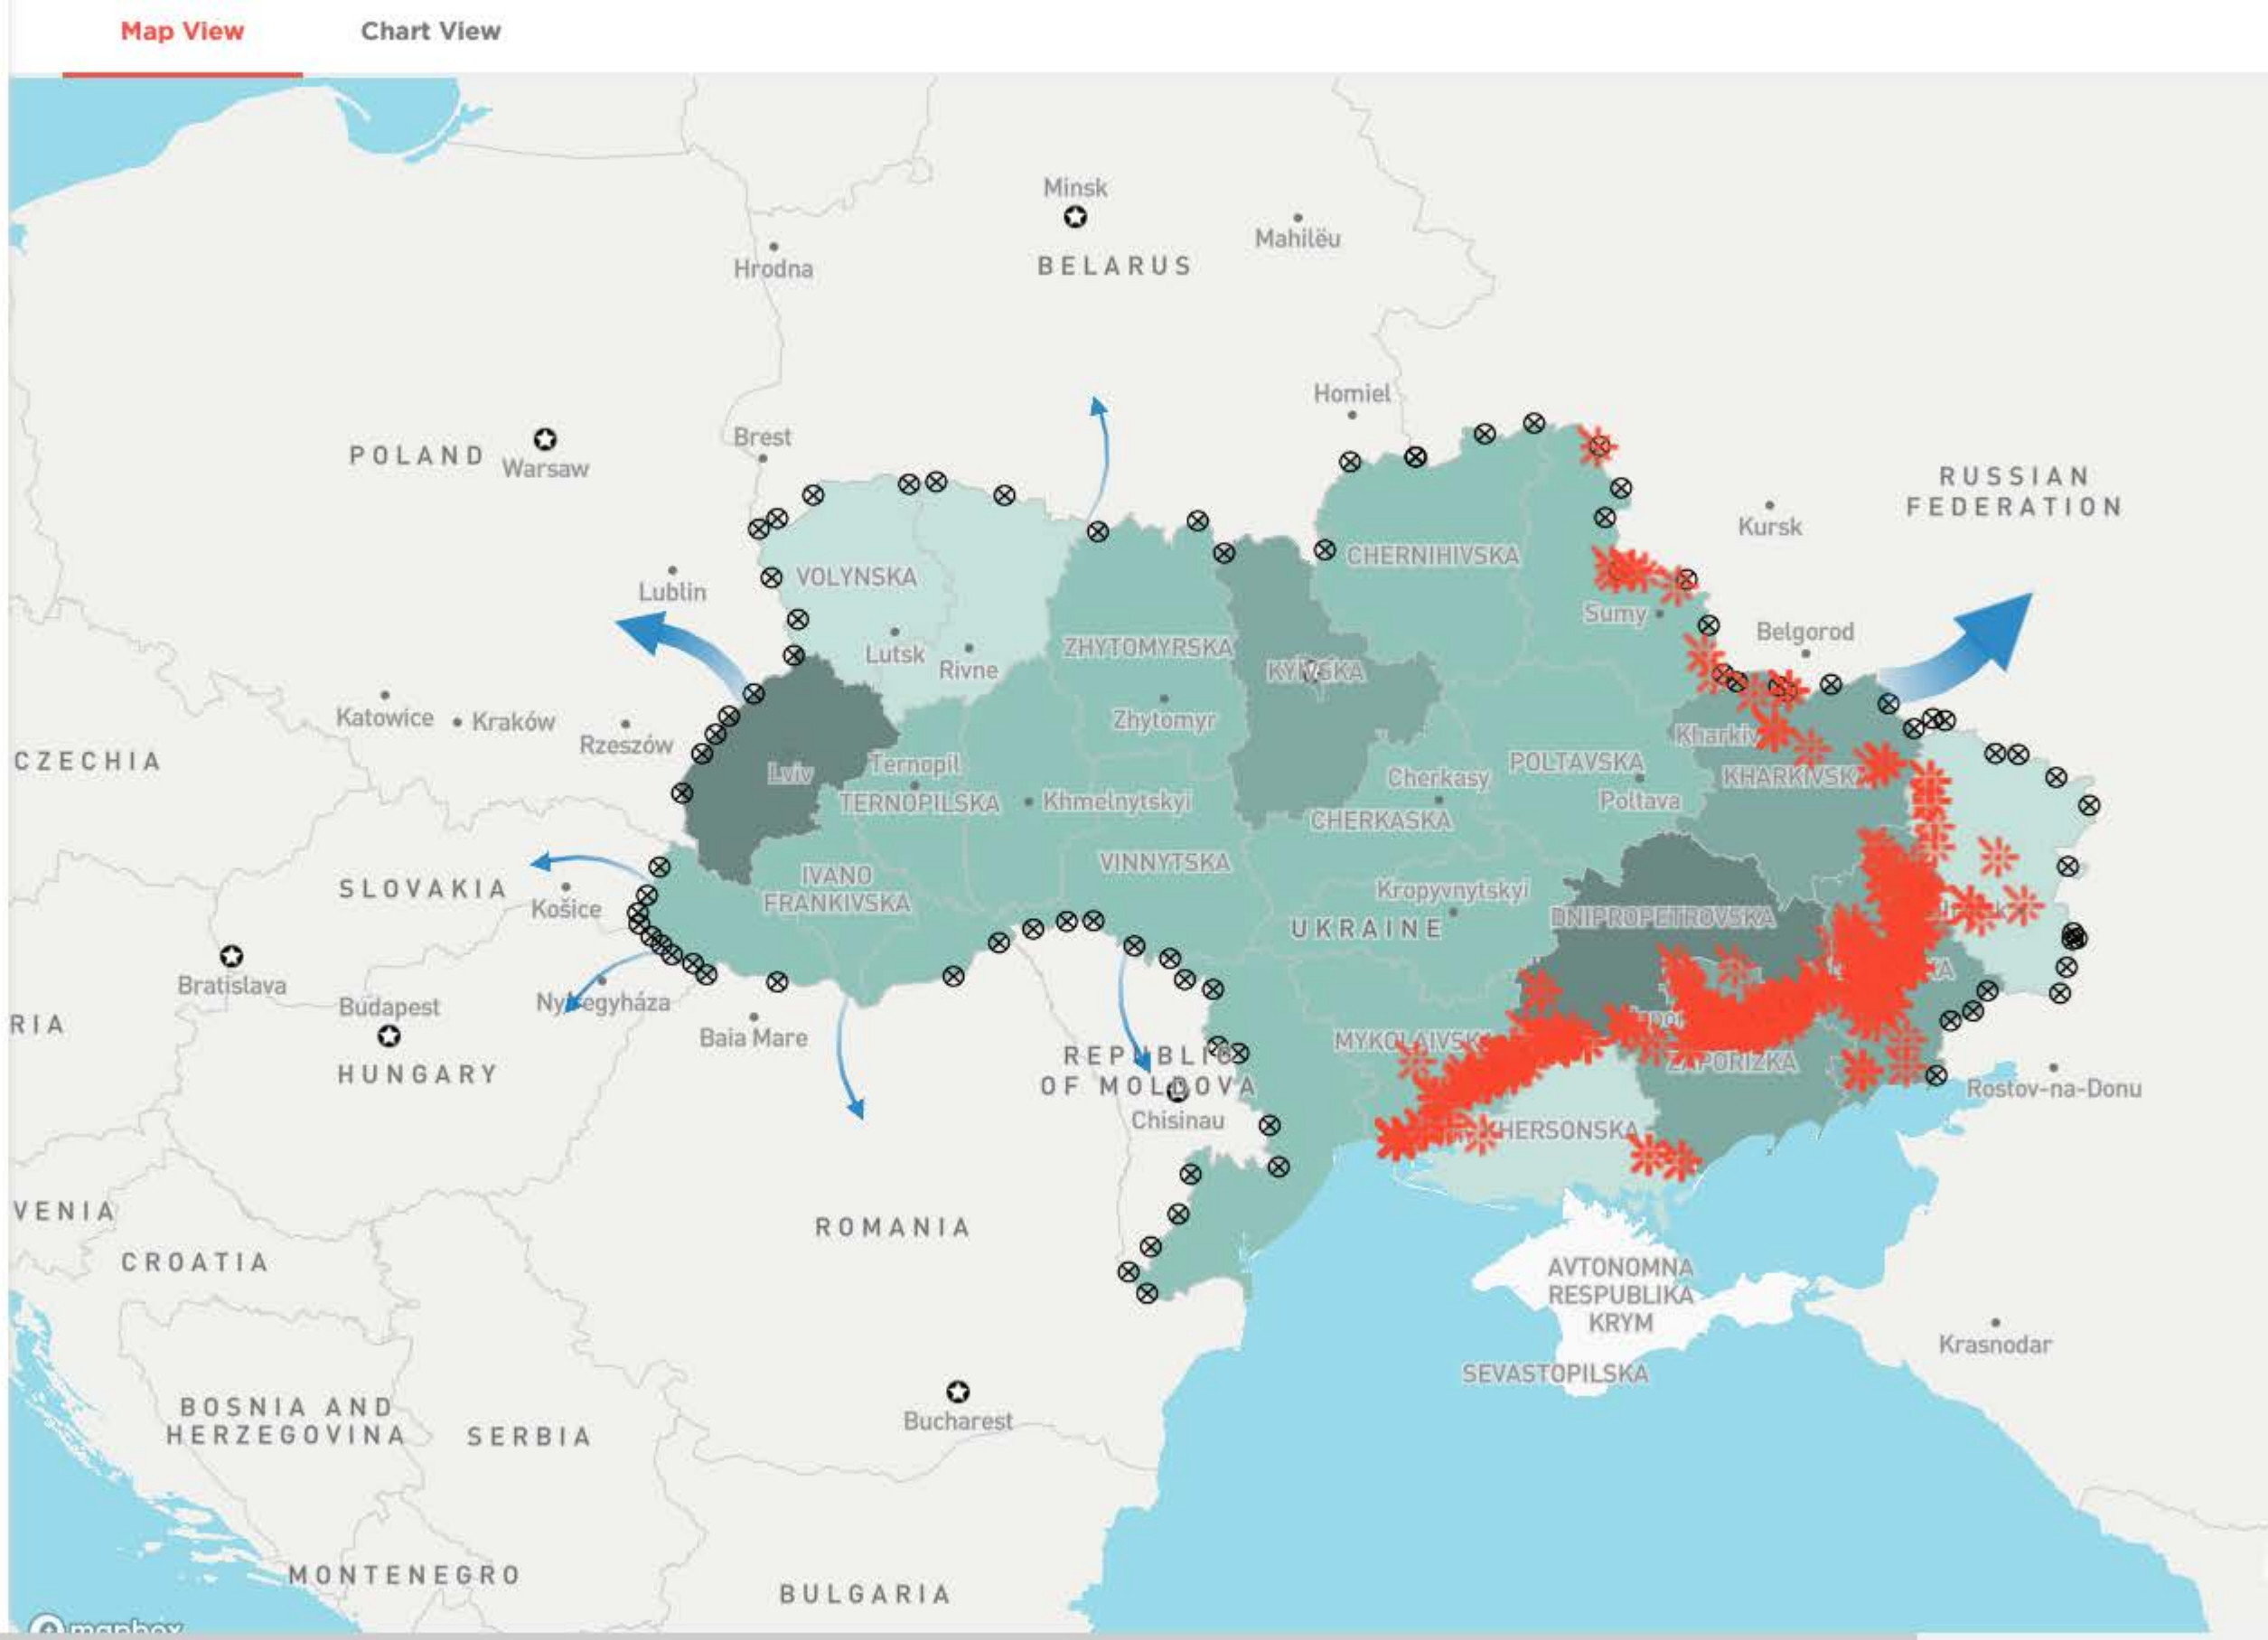

Ukraine Data Explorer

Black Sea Grain Initiative

Number of Outbound Voyages Tonnage of Commodities

304 6.9M

Oct 10, 2022 | JCC | [DATA](#) Oct 10, 2022 | JCC | [DATA](#)

Humanitarian Impact

Refugees from Ukraine recorded across Europe (total) Internally Displaced People (estimated)

7.6M 6.2M

Oct 12, 2022 | UNHCR | [DATA](#) Sep 26, 2022 | IOM | [DATA](#)

Civilian Casualties - Killed Civilian Casualties - Injured

6,221 9,371

Oct 12, 2022 | OHCHR | [DATA](#) Oct 12, 2022 | OHCHR | [DATA](#)

People reached within Ukraine (total) Humanitarian orgs present within Ukraine (total)

MAP DATA LAYER

- Humanitarian Operations
Sep 29, 2022 | OCHA | [DATA](#)
- IDP Estimates
Sep 26, 2022 | IOM | [DATA](#)
- Conflict Events
Feb 24 - Oct 07, 2022 | ACLED | [DATA](#)
- Population
Mar 21, 2022 | WorldPop/UNFPA | [DATA](#)
- Health Facilities
Oct 12, 2022 | HOT | [DATA](#)

The boundaries and names shown and their use do not constitute an official position of UNHCR.