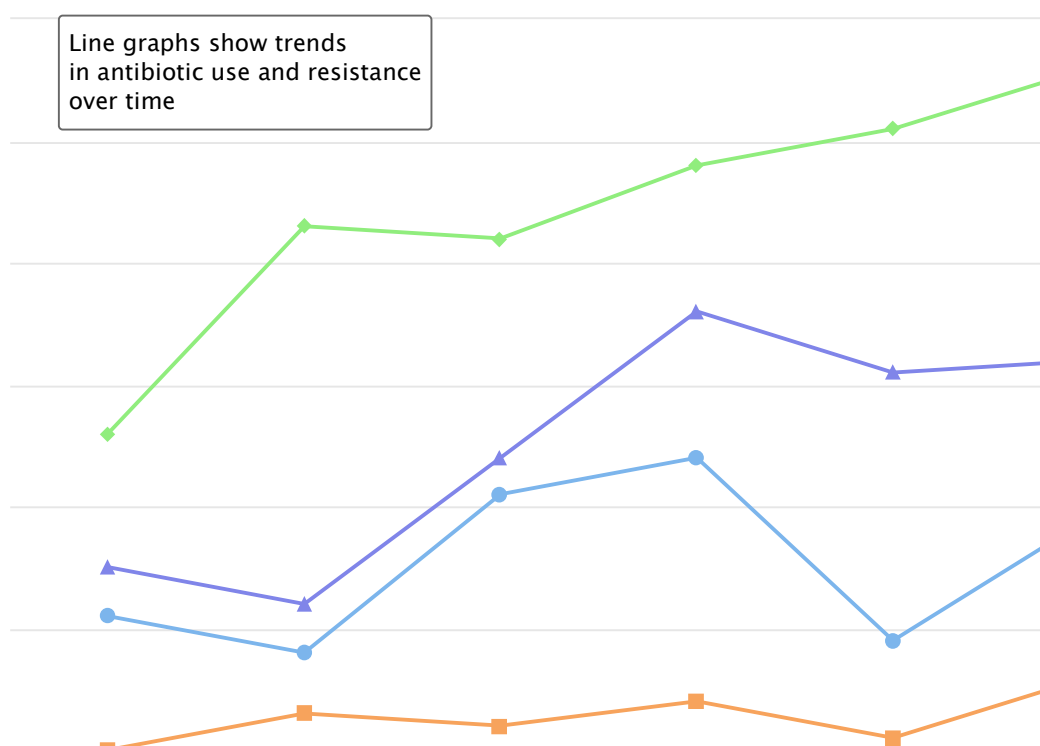

ResistanceMap

ResistanceMap is an interactive collection of charts and maps that summarize national and subnational data on antimicrobial use and resistance worldwide.

Start exploring the data by selecting a category below. ↓