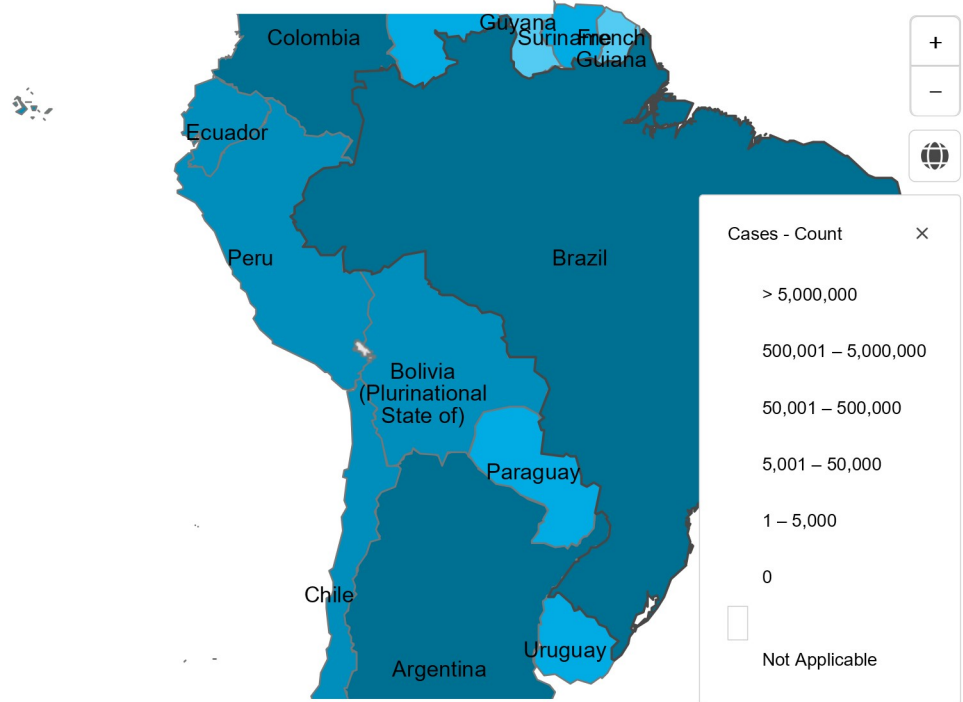

Global > Brazil

Cases

Total

8,833
new cases in last 24hrs

22,012,150
cumulative cases

612,587
cumulative deaths

In **Brazil**, from **3 January 2020** to **1:11pm CET, 22 November 2021**, there have been **22.012.150 confirmed cases** of COVID-19 with **612.587 deaths**, reported to WHO. As of **12 November 2021**, a total of **272.232.365 vaccine doses** have been administered.

Brazil Situation

Daily Weekly

22,012,150
confirmed cases

612,587
deaths

Source: World Health Organization
Data may be incomplete for the current day or week