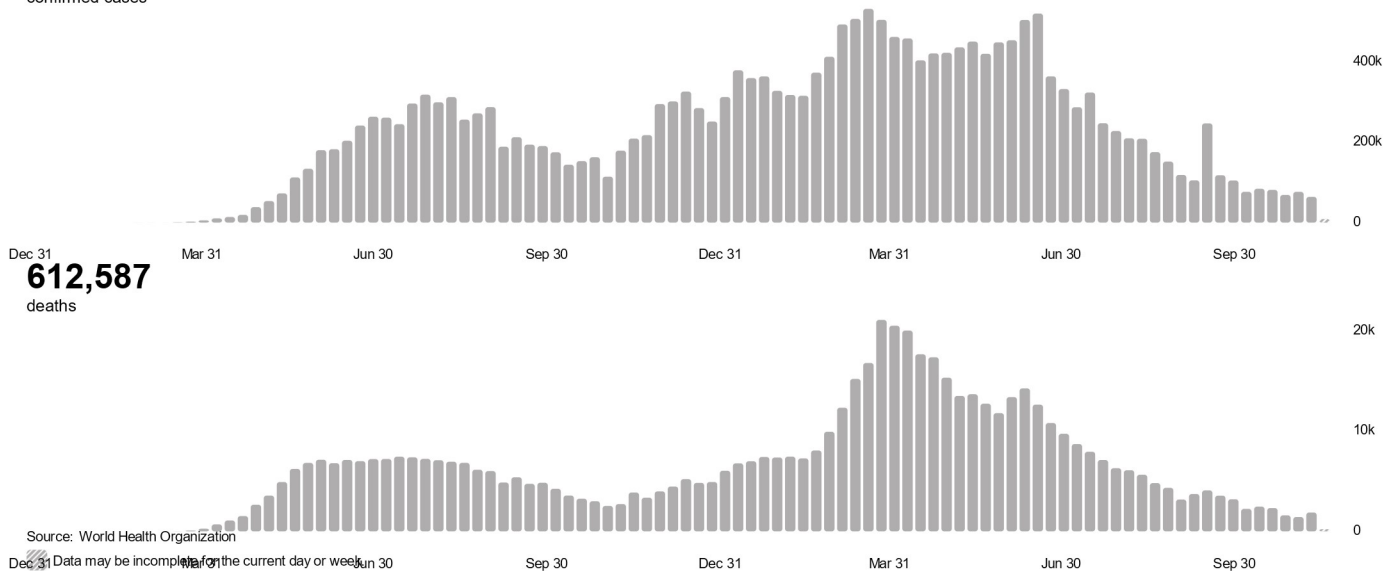

Global > Brazil

Cases

Total

8,833
new cases in last 24hrs

22,012,150
cumulative cases

612,587
cumulative deaths

In **Brazil**, from **3 January 2020** to **1:11pm CET, 22 November 2021**, there have been **22.012.150 confirmed cases** of COVID-19 with **612.587 deaths**, reported to WHO. As of **12 November 2021**, a total of **272.232.365 vaccine doses** have been administered.

Brazil Situation

Daily Weekly

22,012,150
confirmed cases

612,587
deaths

Source: World Health Organization
Data may be incomplete for the current day or week