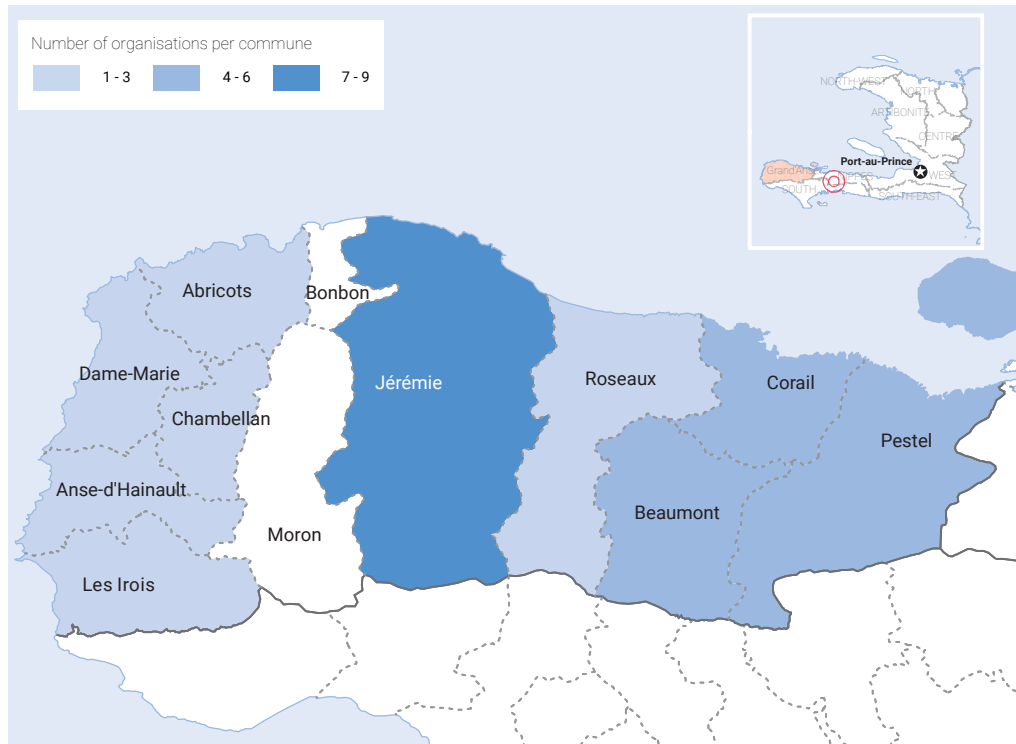

HAITI EARTHQUAKE

Grand'Anse - Operational Presence Map

As of August 20 2021

This information product shows the mapping of humanitarian actors responding to the earthquake. The information was collected by OCHA.

ORGANISATIONS PER COMMUNE

ORGANISATIONS PER SECTOR

ORGANISATIONS PER TYPE

10 total number of organisations

- CARE
- Center for International Studies and Cooperation (CECI)
- Haitian Red Cross (CRH)
- GOAL
- Habitat for Humanity (Habitat)
- IDETTE Haïti (IDETTE)
- Doctors Without Borders (MSF)
- International Organization for Migration (IOM)
- Save the Children
- Solidarité Laïque

Sector	Jérémie - HT0811	Beaumont - HT0833	Corail - HT0831	Pestel - HT0834	Chambellan - HT0815	Abricots - HT0812	Les Irois - HT0823	Anse d'Hainault - HT0821	Dame Marie - HT0822	Roseaux - HT0832
Protection	CARE, CRH, IDETTE, Solidarité Laïque	CRH, Save the Children, Solidarité Laïque	CRH, Save the Children, Solidarité Laïque	CRH, Save the Children, Solidarité Laïque	CRH, Solidarité Laïque	CRH, Solidarité Laïque	CRH	CRH, IDETTE	CRH, IDETTE	CRH
WASH	CARE, CECI, CRH, Habitat, GOAL	CECI, CRH, Habitat	CECI, CRH, Habitat	CECI, CRH, Habitat	CRH	CRH	CRH	CRH	CRH	CRH
Logistics	CECI	CECI	CECI	CECI						
Health	MSF									
Food Security	CARE, CECI, GOAL	CECI	CECI	CECI						
Education	Solidarité Laïque	Save the Children, Solidarité Laïque	Save the Children, Solidarité Laïque	Save the Children, Solidarité Laïque	Solidarité Laïque	Solidarité Laïque				
Shelter	CARE, CRH, Habitat, IOM	CRH, Habitat	CRH, Habitat	CRH, Habitat	CRH	CRH	CRH	CRH	CRH	CRH

The boundaries and names shown and the designations used on this map do not imply official endorsement or acceptance by the United Nations.

HAITI EARTHQUAKE

Nippes - Operational Presence Map

As of August 20 2021