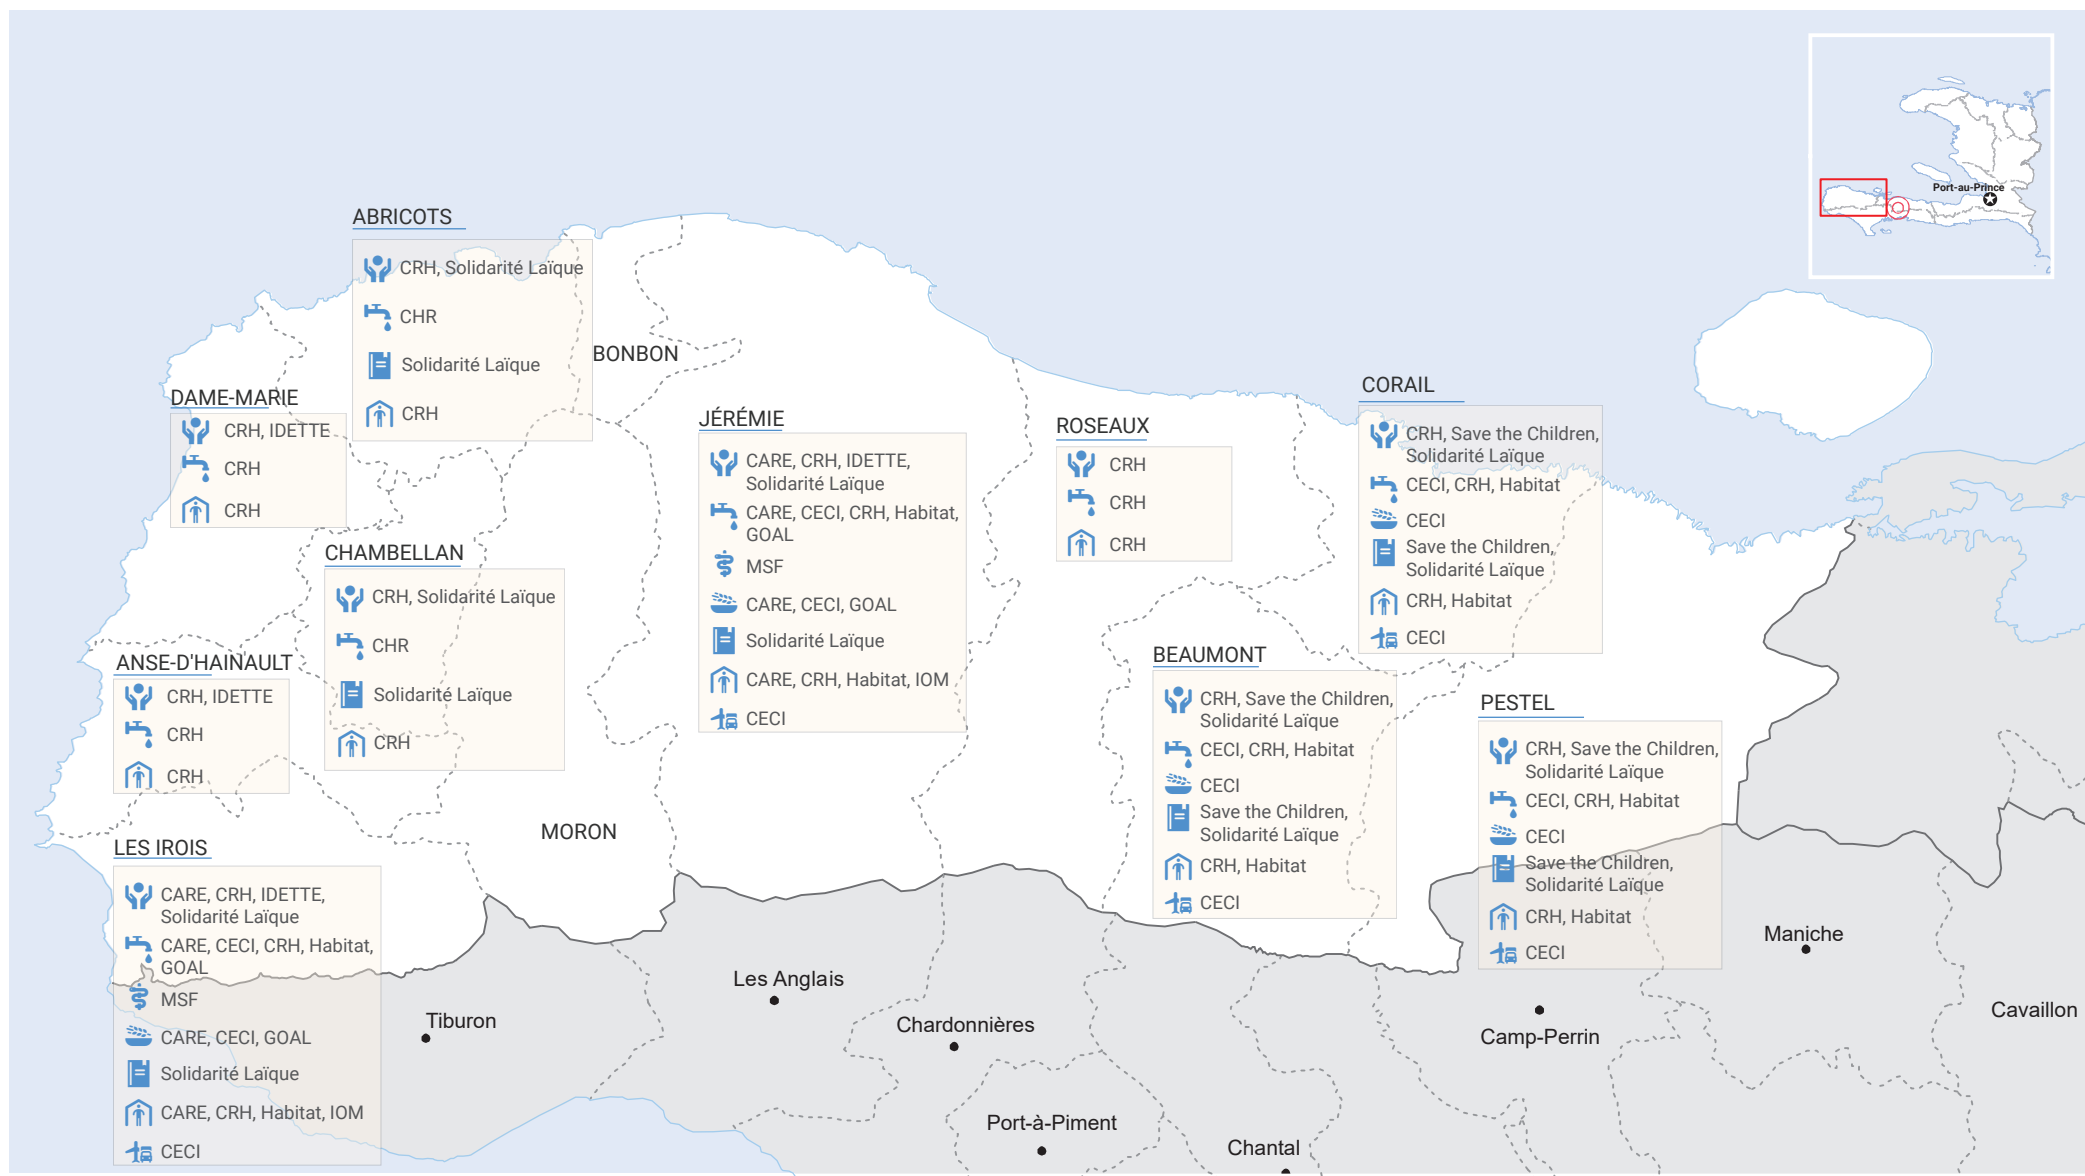

HAITI EARTHQUAKE

Grand'Anse - Operational Presence Map

As of August 20 2021

This information product shows the mapping of humanitarian actors responding to the earthquake. The information was collected by OCHA.

ORGANISATIONS PER COMMUNE

ORGANISATIONS PER SECTOR

ORGANISATIONS PER TYPE

10 total number of organisations

- CARE
- Center for International Studies and Cooperation (CECI)
- Haitian Red Cross (CRH)
- GOAL
- Habitat for Humanity (Habitat)
- IDETTE Haïti (IDETTE)
- Doctors Without Borders (MSF)
- International Organization for Migration (IOM)
- Save the Children
- Solidarité Laïque

Sector	Jérémie - HT0811	Beaumont - HT0833	Corail - HT0831	Pestel - HT0834	Chambellan - HT0815	Abricots - HT0812	Les Irois - HT0823	Anse d'Hainault - HT0821	Dame Marie - HT0822	Roseaux - HT0832
Protection	CARE, CRH, IDETTE, Solidarité Laïque	CRH, Save the Children, Solidarité Laïque	CRH, Save the Children, Solidarité Laïque	CRH, Save the Children, Solidarité Laïque	CRH, Solidarité Laïque	CRH, Solidarité Laïque	CRH	CRH, IDETTE	CRH, IDETTE	CRH
WASH	CARE, CECI, CRH, Habitat, GOAL	CECI, CRH, Habitat	CECI, CRH, Habitat	CECI, CRH, Habitat	CRH	CRH	CRH	CRH	CRH	CRH
Logistics	CECI	CECI	CECI	CECI						
Health	MSF									
Food Security	CARE, CECI, GOAL	CECI	CECI	CECI						
Education	Solidarité Laïque	Save the Children, Solidarité Laïque	Save the Children, Solidarité Laïque	Save the Children, Solidarité Laïque	Solidarité Laïque	Solidarité Laïque				
Shelter	CARE, CRH, Habitat, IOM	CRH, Habitat	CRH, Habitat	CRH, Habitat	CRH	CRH	CRH	CRH	CRH	CRH

The boundaries and names shown and the designations used on this map do not imply official endorsement or acceptance by the United Nations.

HAITI EARTHQUAKE

Nippes - Operational Presence Map

As of August 20 2021