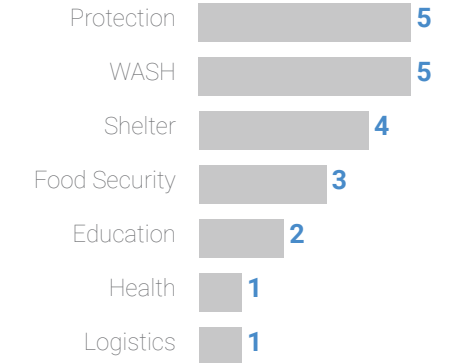

HAITI EARTHQUAKE

Grand'Anse - Operational Presence Map

As of August 20 2021

This information product shows the mapping of humanitarian actors responding to the earthquake. The information was collected by OCHA.

ORGANISATIONS PER COMMUNE

ORGANISATIONS PER SECTOR

ORGANISATIONS PER TYPE

10 total number of organisations

- CARE
- Center for International Studies and Cooperation (CECI)
- Haitian Red Cross (CRH)
- GOAL
- Habitat for Humanity (Habitat)
- IDETTE Haïti (IDETTE)
- Doctors Without Borders (MSF)
- International Organization for Migration (IOM)
- Save the Children
- Solidarité Laïque