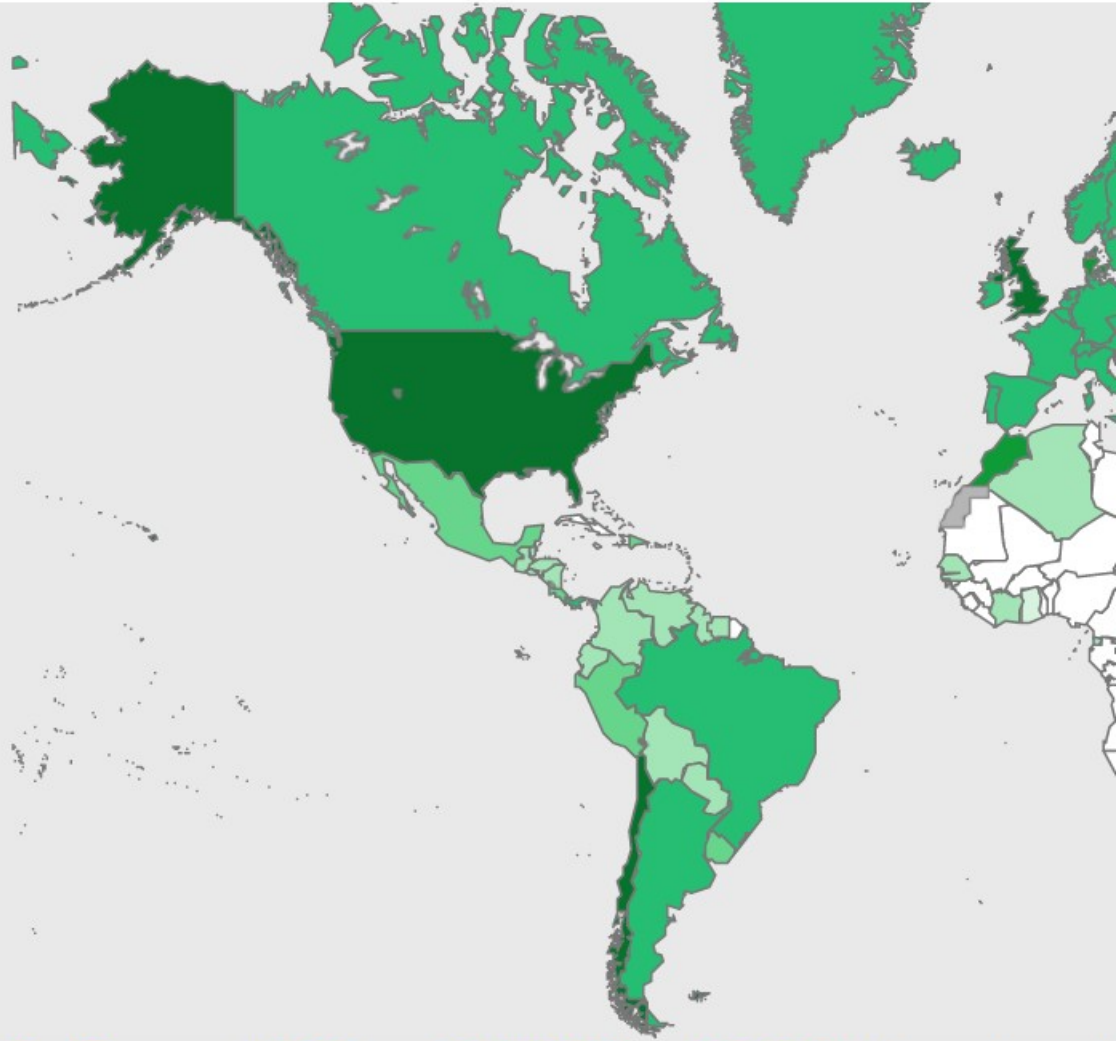

WHO Coronavirus (COVID-19) Dashboard

Globally, as of **2:03pm CET, 7 March 2021**, there have been **116,135,492** cases, including **2,581,976 deaths**, reported to WHO. As of **8 March 2021**, **349,398,519** vaccine doses have been administered.

Donate

Overview

Data Table

Explore

been **116.135.492 confirmed cases** of COVID-19,
ch **2021**, a total of **349.398.519 vaccine doses** have
tered.