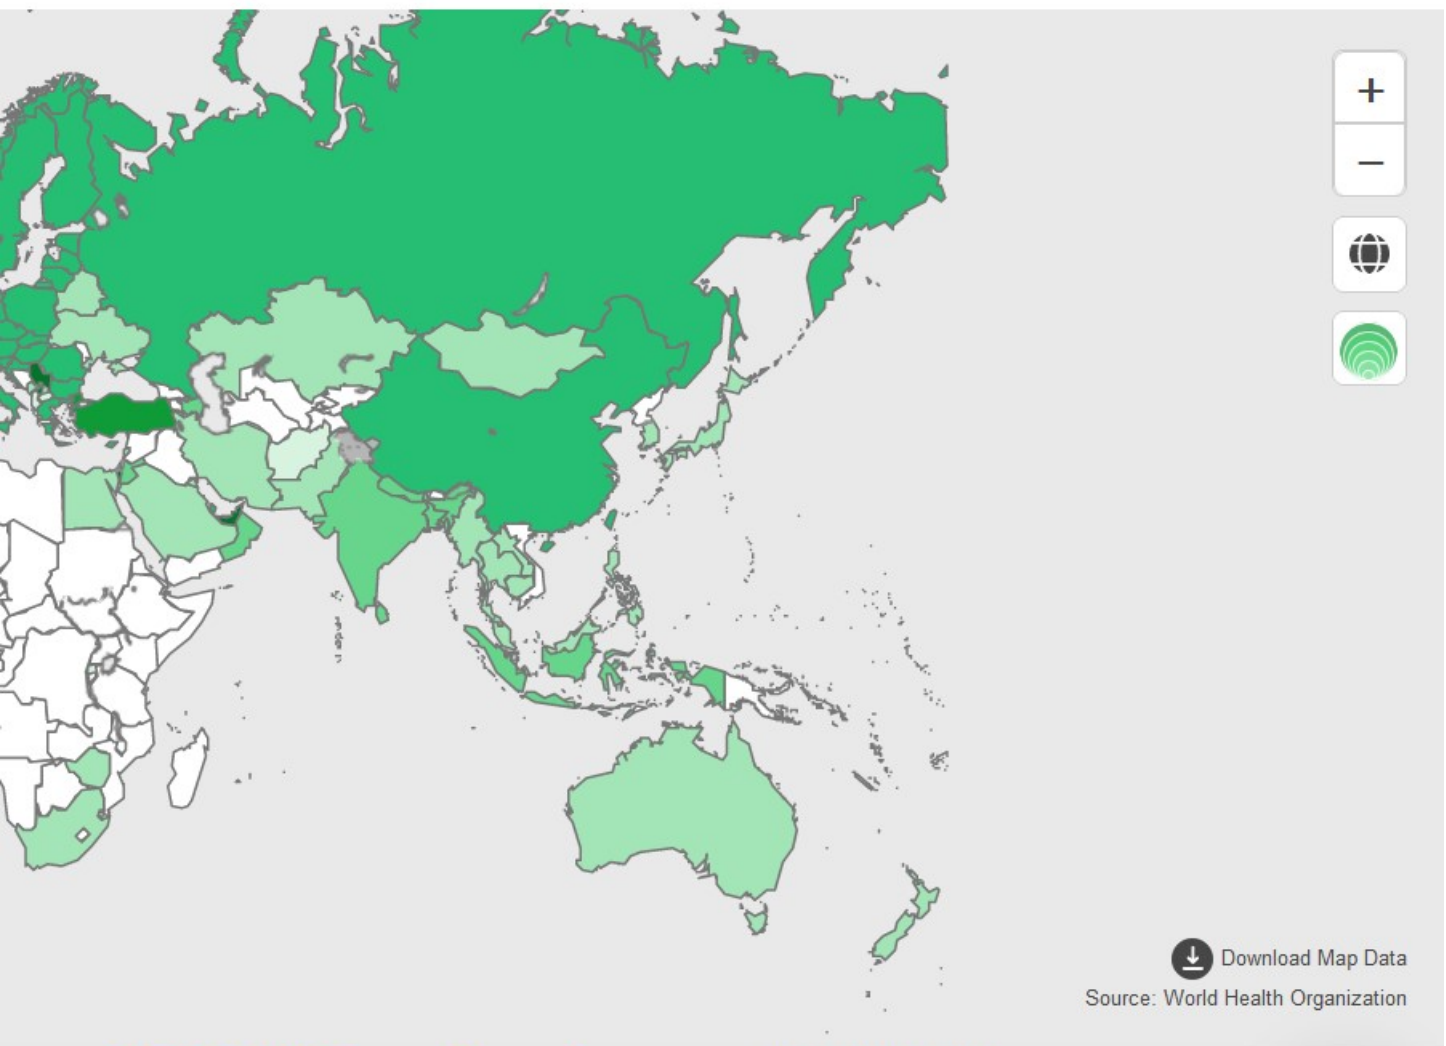

WHO Coronavirus (COVID-19) Dashboard

Globally, as of **2:03pm CET, 7 March 2021**, there have been **116,135,492** cases, including **2,581,976 deaths**, reported to WHO. As of **8 March 2021**, **349,398,519** vaccine doses have been administered.

Donate

Overview

Data Table

Explore

been **116.135.492 confirmed cases** of COVID-19,
ch **2021**, a total of **349.398.519 vaccine doses** have
tered.