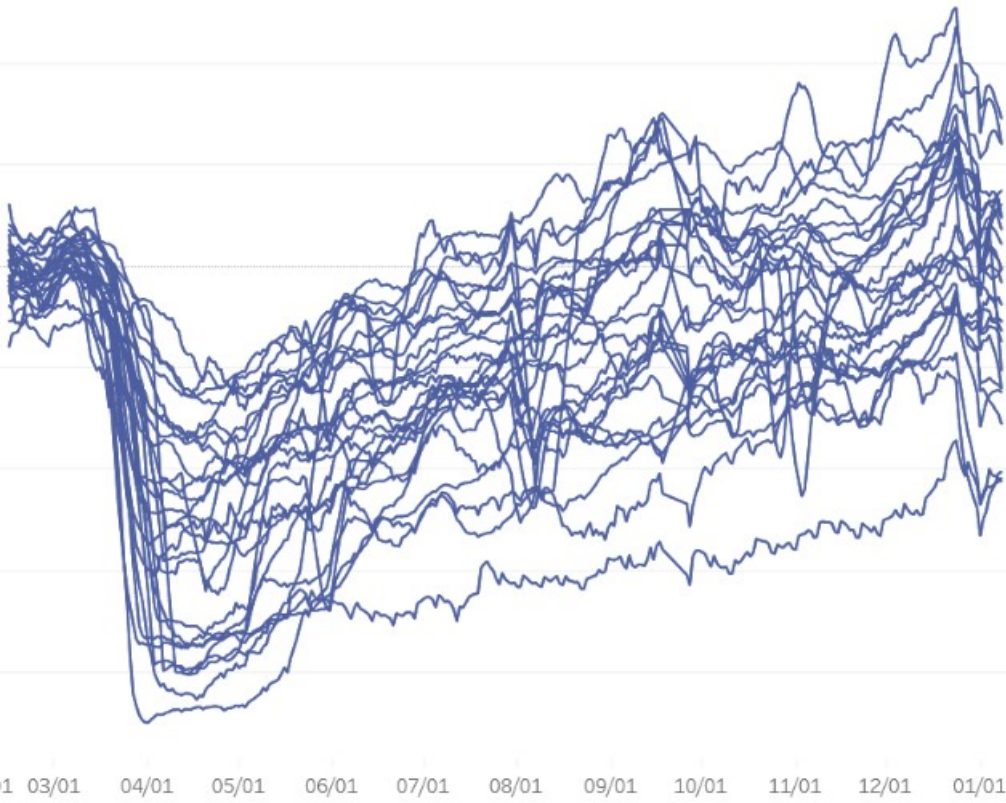

loosened started tightened

Source: Coronavirus Government ResponseTracker, University of Oxford: <https://www.bsg.ox.ac.uk>; Reliefweb Disaster

Mobility: Tra

40%

20%

0%

-20%

-40%

-60%

-80%

02/0

Source: Google

Mobility Category

Transit Stations

Transit Stations Trend

Community Mobility Report: <https://www.google.com/covid19/mobility/>