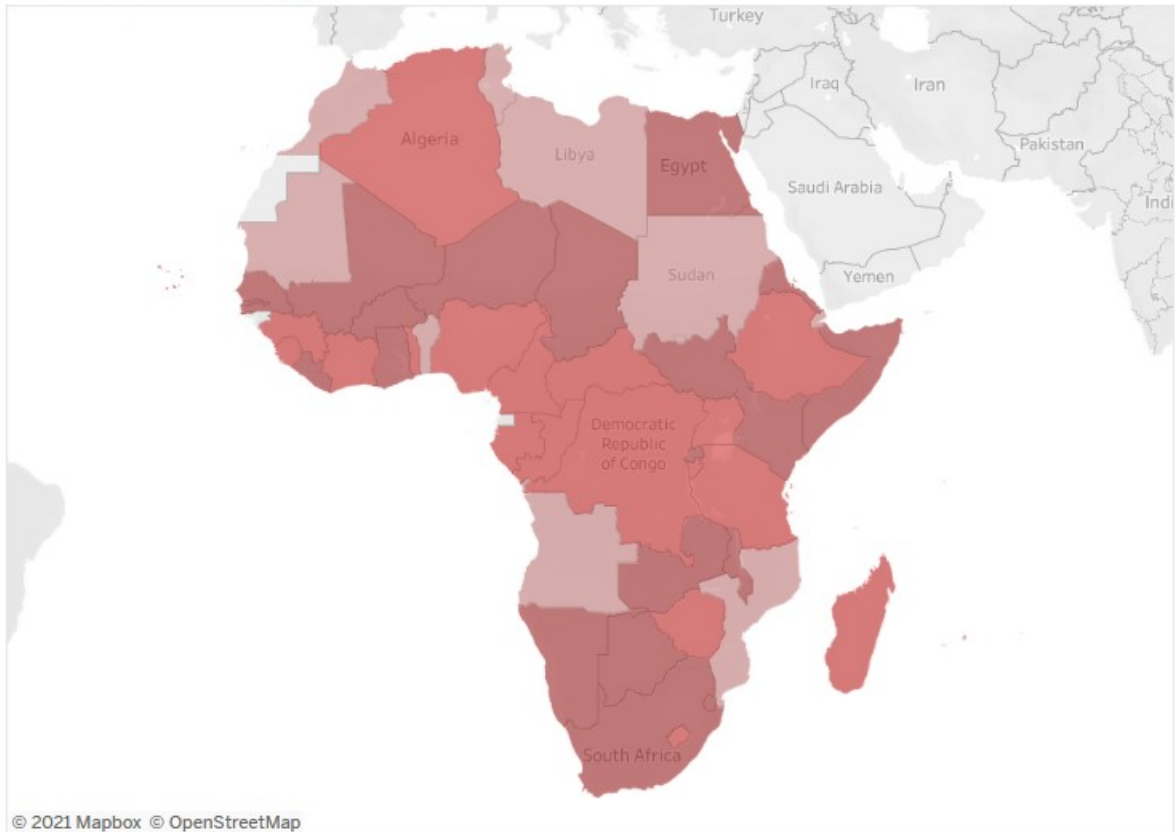

Region

(Alle) ▼

PHSMs Indicator

Testing policies ▼

Country

(Alle)

Current PHSMs Status

© 2021 Mapbox © OpenStreetMap

loosened started tightened

Source: Coronavirus Government ResponseTracker, University of Oxford: <https://www.bsg.ox.ac.uk>; Reliefweb Disaster

Mobility: Tra

40%

20%

0%

-20%

-40%