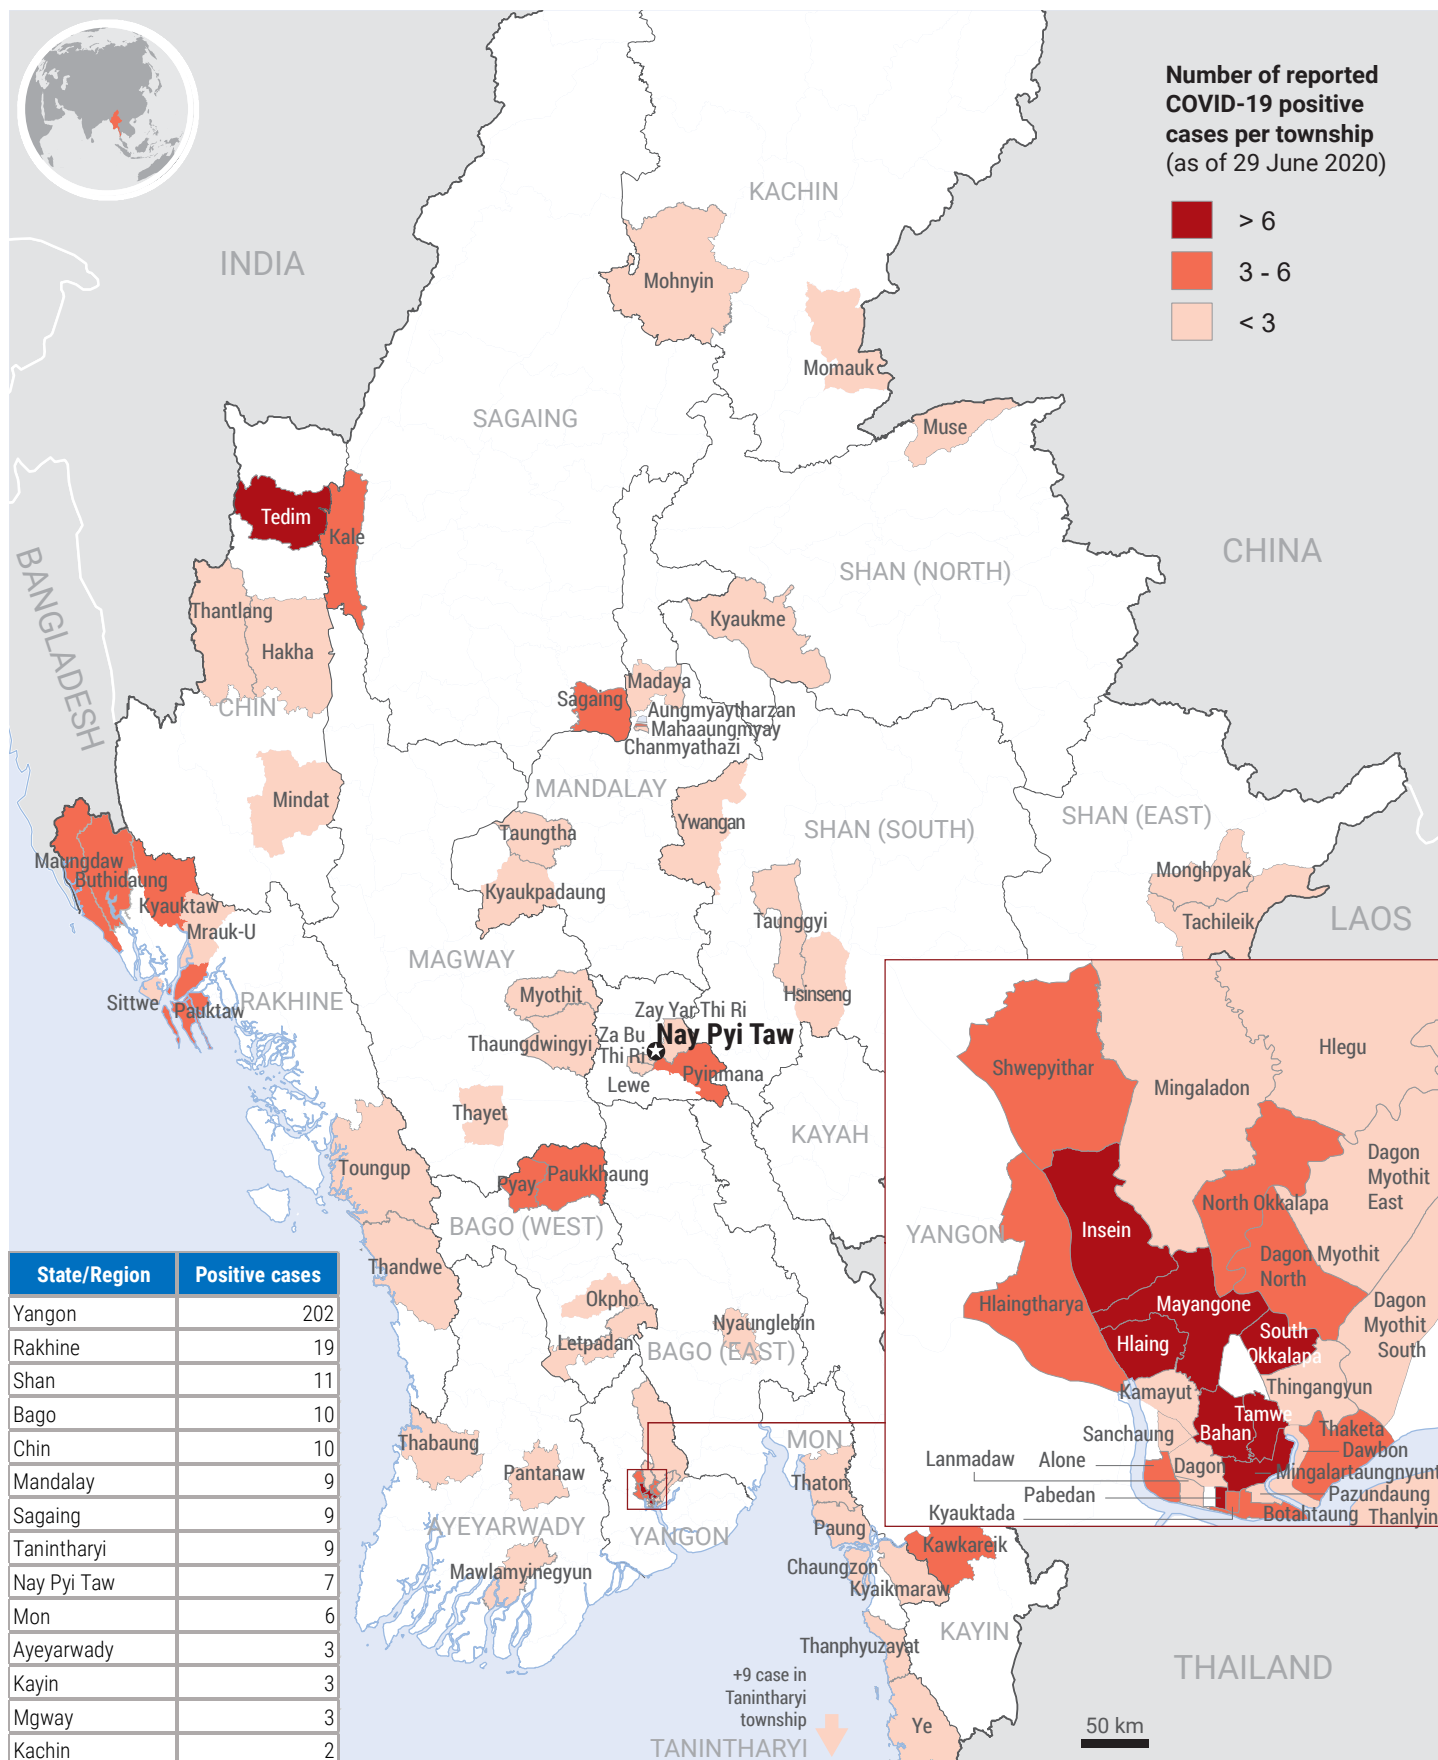

MYANMAR

Confirmed COVID-19 positive cases

As of 29 June 2020 (14:00)

The boundaries and names shown and the designations used on this map do not imply official endorsement or acceptance by the United Nations.