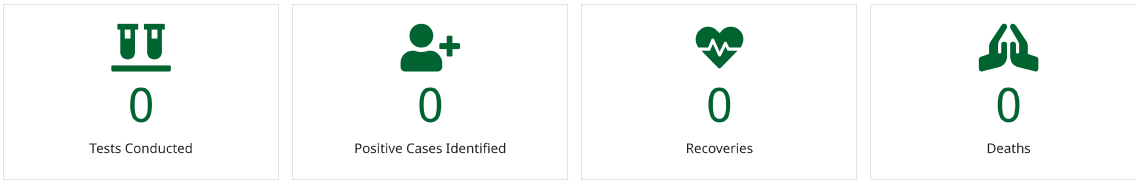

RECENT NEWS & UPDATES

Update on Covid-19 (05th July 2020)

Update on Covid-19 (04th July 2020)

Update on Covid-19 (03rd July 2020)

President Ramaphosa visits Ehlanzeni District Municipality on COVID-19 preparations

Update on Covid-19 (02nd July 2020)

Update on (01st July)

COVID-19 Resources & Guides

#NewNormal How can we protect ourselves and the the people around us from #Covid19

Distance, Dose, Dispersion: An experts' guide on Covid-19 risks in South Africa and how to manage them

Immunization & Covid-19

Hay'kona Corona! Social Distancing Printable infographics from the United Nations

What you need to and tell your child going back to scho

RECENT AUDIO & VIDEO UPDATES