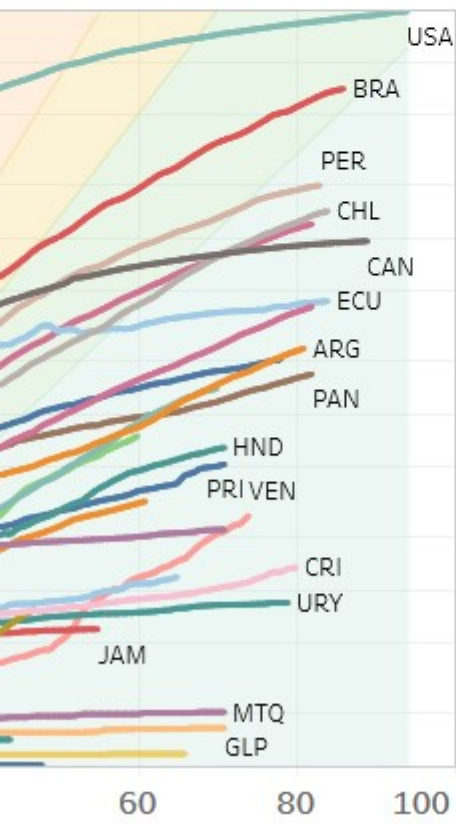

COVID-19 data reported by countries and territories in the Region of the Americas

Data reported as of 10 June, 2020

Select Cases / Deaths

Cases

Cases double

- Every 2 days
- Every 3 days
- Every 4 days
- Every 5 days
- Every 7 days

- | | | | | | | |
|-----|-----|-----|-----|-----|-----|-----|
| ABW | BLM | CAN | CYM | GRD | JAM | MEX |
| AIA | BLZ | CHL | DMA | GTM | KNA | PER |
| ARG | BMU | COL | DOM | GUF | LCA | PR |
| ATG | BOL | CRI | ECU | GUY | MAF | PR |
| BES | BRA | CUB | FLK | HND | MEX | |
| BHS | BRB | CUW | GLP | HTI | MSR | |

Doubling time for COVID-19 Cases in the Americas Normal Scale

Doubling time for COVID-19 Cases in the Americas Log Scale

f the America

in the Americas

days since 100 cases