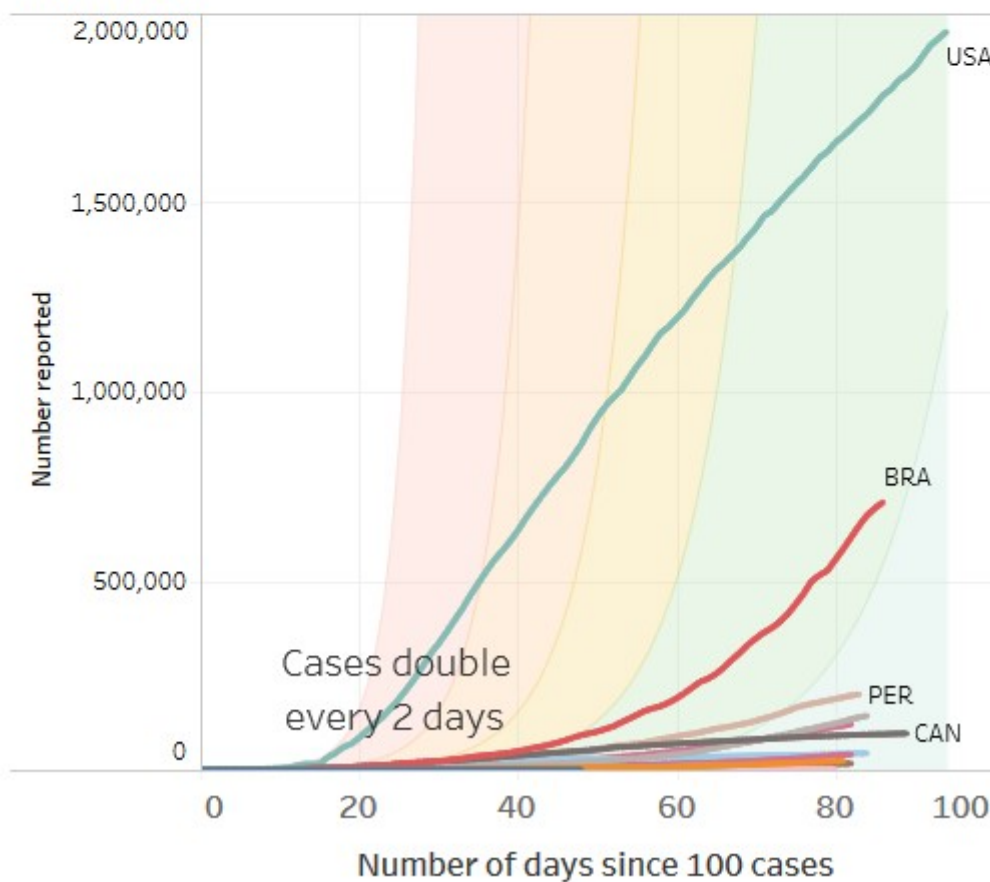

COVID-19 data reported by countries and territories in the Region of the Americas

Data reported as of 10 June, 2020

Select Cases / Deaths

Cases

Cases double

- Every 2 days
- Every 3 days
- Every 4 days
- Every 5 days
- Every 7 days

- | | | | | | | |
|-----|-----|-----|-----|-----|-----|-----|
| ABW | BLM | CAN | CYM | GRD | JAM | MEX |
| AIA | BLZ | CHL | DMA | GTM | KNA | PER |
| ARG | BMU | COL | DOM | GUF | LCA | PR |
| ATG | BOL | CRI | ECU | GUY | MAF | PR |
| BES | BRA | CUB | FLK | HND | MEX | |
| BHS | BRB | CUW | GLP | HTI | MSR | |

Doubling time for COVID-19 Cases in the Americas Normal Scale

Doubling time for COVID-19 Cases in the Americas Log Scale

f the America

in the Americas

days since 100 cases