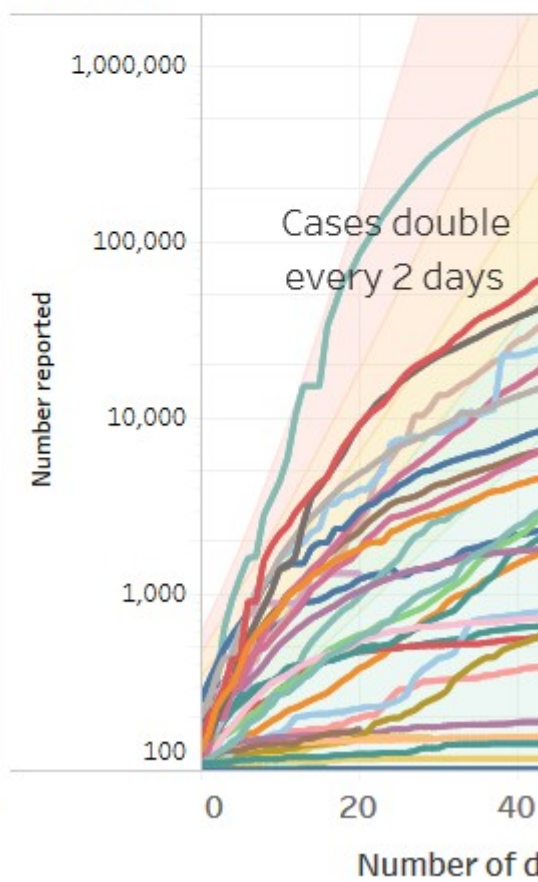

COVID-19 data reported by countries and territories in the Region of the Americas

Data reported as of 10 June, 2020

Select Cases / Deaths

Cases

Cases double

- Every 2 days
- Every 3 days
- Every 4 days
- Every 5 days
- Every 7 days

- | | | | | | | |
|-----|-----|-----|-----|-----|-----|-----|
| ABW | BLM | CAN | CYM | GRD | JAM | MEX |
| AIA | BLZ | CHL | DMA | GTM | KNA | PER |
| ARG | BMU | COL | DOM | GUF | LCA | PR |
| ATG | BOL | CRI | ECU | GUY | MAF | PR |
| BES | BRA | CUB | FLK | HND | MEX | |
| BHS | BRB | CUW | GLP | HTI | MSR | |

Doubling time for COVID-19 Cases in the Americas Normal Scale

Doubling time for COVID-19 Cases in the Americas Log Scale

f the America

in the Americas

days since 100 cases