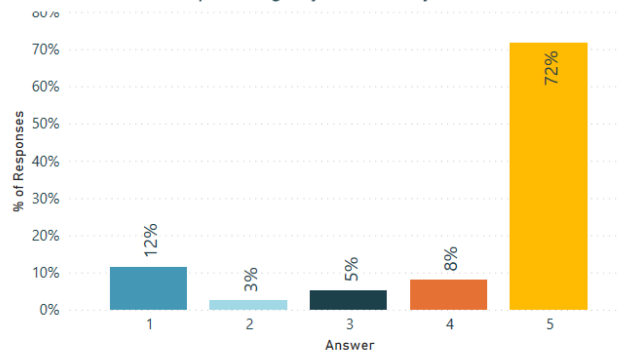

dashboard below, which will be updated with new data over time. To sign up for updates on new data related to coronavirus, [please click here](#).

Interactive Dashboard

GeoPoll Report: Coronavirus in sub-Saharan Africa

On a scale of 1-5, with 1 being not concerned and 5 being very concerned, how concerned are you about Coronavirus spreading in your country?

Answer	Count
1	1031
2	234
3	476
4	728
5	6313
Gesamt	8782

Location