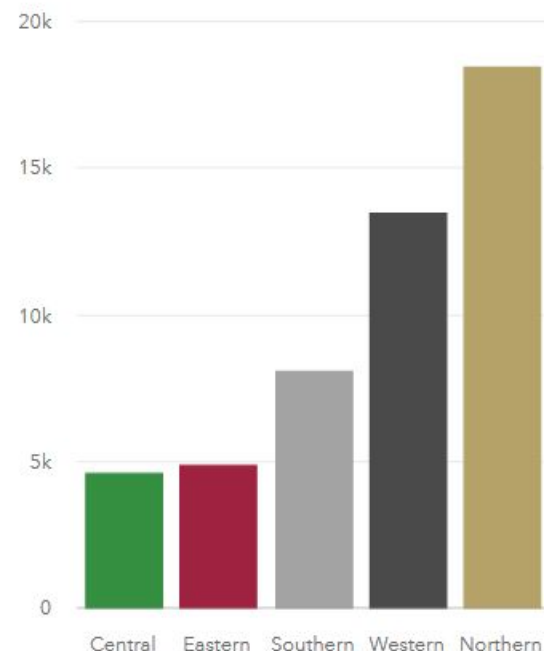

Recoveries

16.315

Esri, FAO, NOAA | Esri, FAO, NOAA

Map of Cumulative Cases

Kartenlegende

Citation

Cases by Region

8k

4k