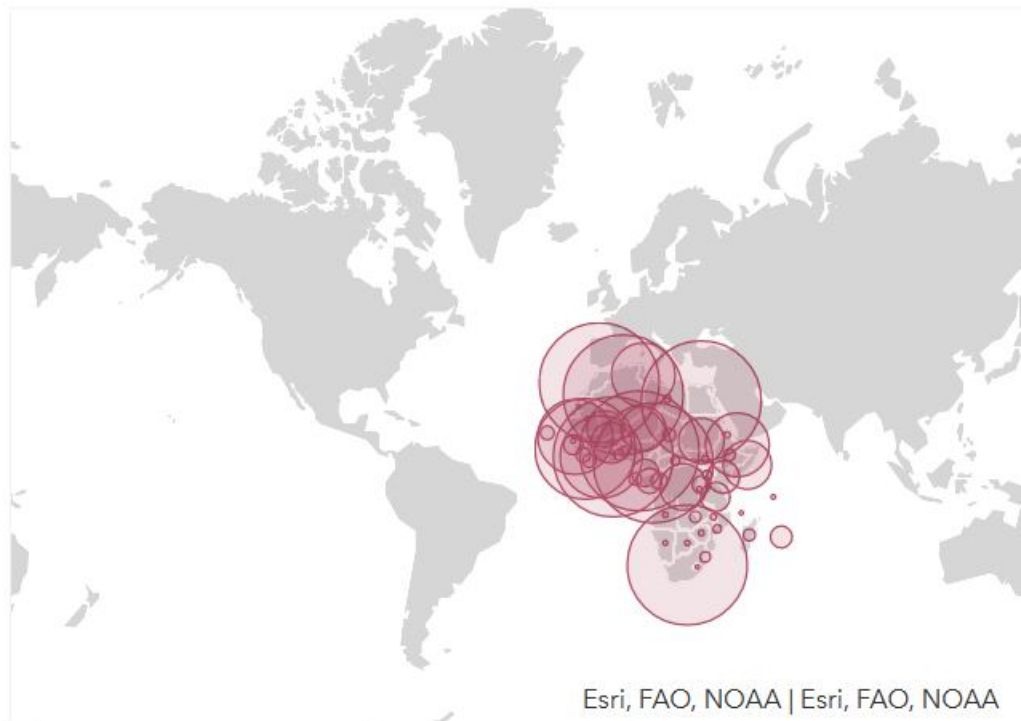

### Africa CDC Dashboard

Region

All ▾

Last Updated: 6 Mai 2020

Cases

49.352

Deaths

1.959

Recoveries

16.315

Esri, FAO, NOAA | Esri, FAO, NOAA

Map of Cumulative Cases

Kartenlegende

Citation

Cases by Region

8k