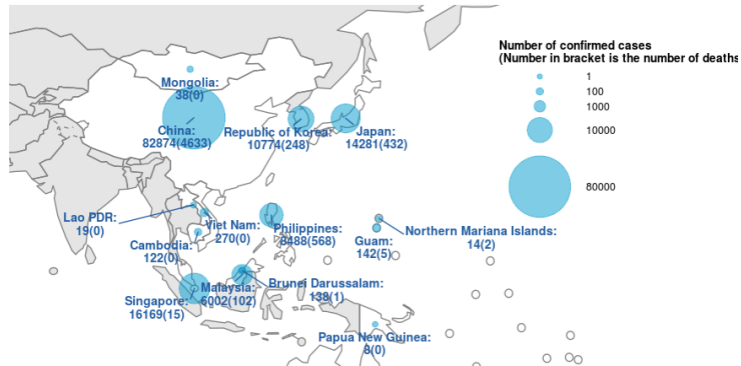

--- Last updated: 10:00, 1 May 2020 (GMT+8) ---

This dashboard includes the number of reported confirmed cases from countries/territories/areas of the WHO Western Pacific Region.

© World Health Organization 2020. All rights reserved.

**149,550**

confirmed cases

**6,140**

deaths

**4.11**

Proportion of fatal cases (%)

**22**

countries/territories reported case

Number of confirmed COVID-19 cases and deaths in the Western Pacific Region

	Country/Territory	Total cases	Total deaths	Proportion of fatal cases (%)
1	China	82874	4633	5.59
2	Singapore	16169	15	0.09
3	Japan	14281	432	3.02
4	Republic of Korea	10774	248	2.3
5	Philippines	8488	568	6.69
6	Australia	6762	92	1.36
7	Malaysia	6002	102	1.7
8	New Zealand	1132	19	1.68