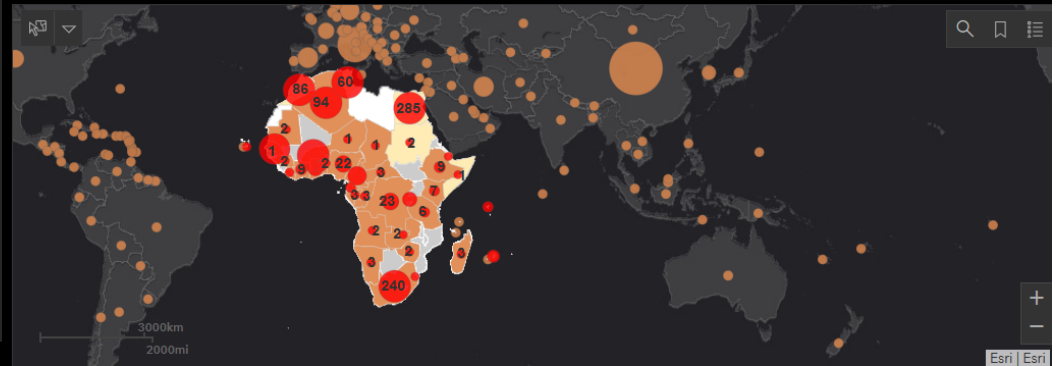

# Amref COVID-19 Africa Information Centre

COVID-19 IN AFRICA

Affected African countries All ▾

Date (Erase to re initiate) 🗑️

Situation as of 3/21/2020, 6:00:00 nachm.

African continent

**1.100**

Confirmed cases/Cas confirmés

WHO African region

**664**

Confirmed cases/Cas confirmés

Confirmed cases African continent/Global

Daily distribution of cases (African continent) /Repartition journalière des cas (Continent Africain)

Click on any bar for details

Daily cases in the African continent

**40** African continent: 40 countries affected/40 Pays affectés

**34** WHO African region: 34 countries affected/34 Pays affectés

Esri | Esri

Cumulated confirmed cases (African continent)/Cumul des cas confirmés (continent Africain). Click on a pie for details