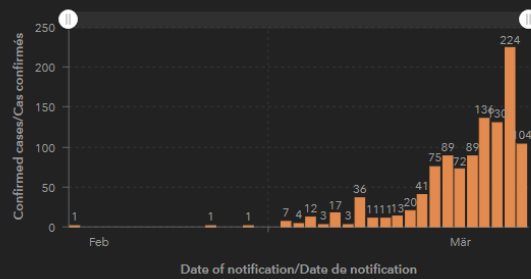

# Amref COVID-19 Africa Information Centre

COVID-19 IN AFRICA

Affected African countries All ▾

Date (Erase to re initiate) 🗑️

Situation as of 3/21/2020, 6:00:00 nachm.

African continent

**1.100**

Confirmed cases/Cas confirmés

WHO African region

**664**

Confirmed cases/Cas confirmés

Confirmed cases African continent/Global

Daily distribution of cases (African continent) /Repartition journalière des cas (Continent Africain)

Click on any bar for details