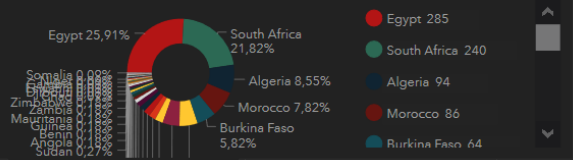

Daily cases in the African continent

**40** African continent: 40 countries affected/40 Pays affectés

**34** WHO African region: 34 countries affected/34 Pays affectés

Esri | Esri

Cumulated confirmed cases (African continent)/Cumul des cas confirmés (continent Africain). Click on a pie for details