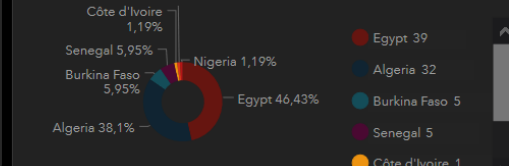

84 Recovered/Guérés (African continent)

Recovered (African continent)/Guérés (Continent Africain)