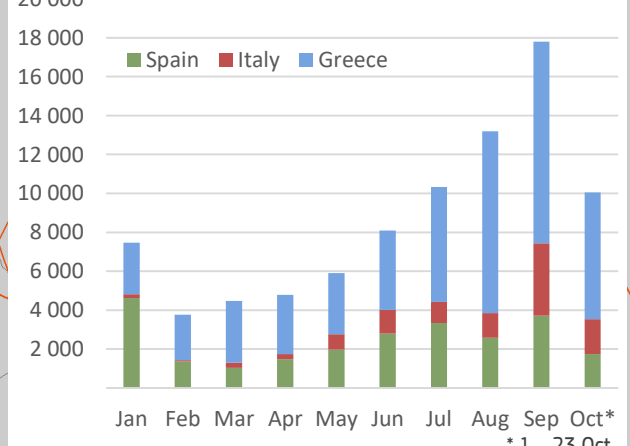

# Arrivals of refugees and migrants to Europe in 2019

Yearly arrivals to Europe: comparison Jan – 16 Oct 2016-2017-2018-2019 (IOM)

2019 monthly arrivals to Spain, Italy and Greece (IOM)

- Main regions/ areas of arrival
- ✳ Capital
- Migration route
- ↔ Migration flow
- EU Member State