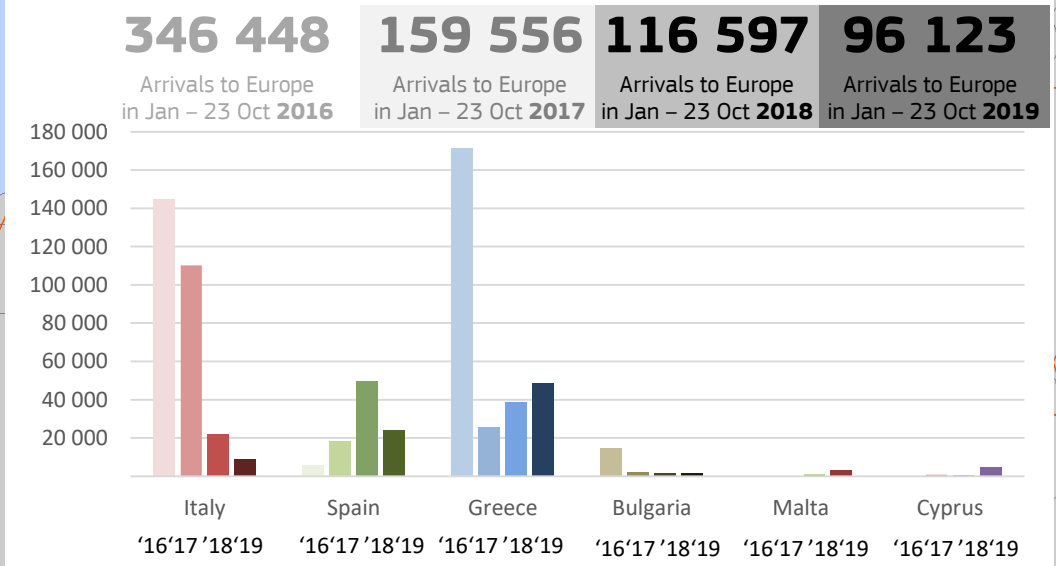

# Arrivals of refugees and migrants to Europe in 2019

Yearly arrivals to Europe: comparison Jan – 16 Oct 2016-2017-2018-2019 (IOM)

2019 monthly arrivals to Spain, Italy and Greece (IOM)

- Main regions/ areas of arrival
- ✳ Capital
- Migration route
- ↔ Migration flow
- EU Member State