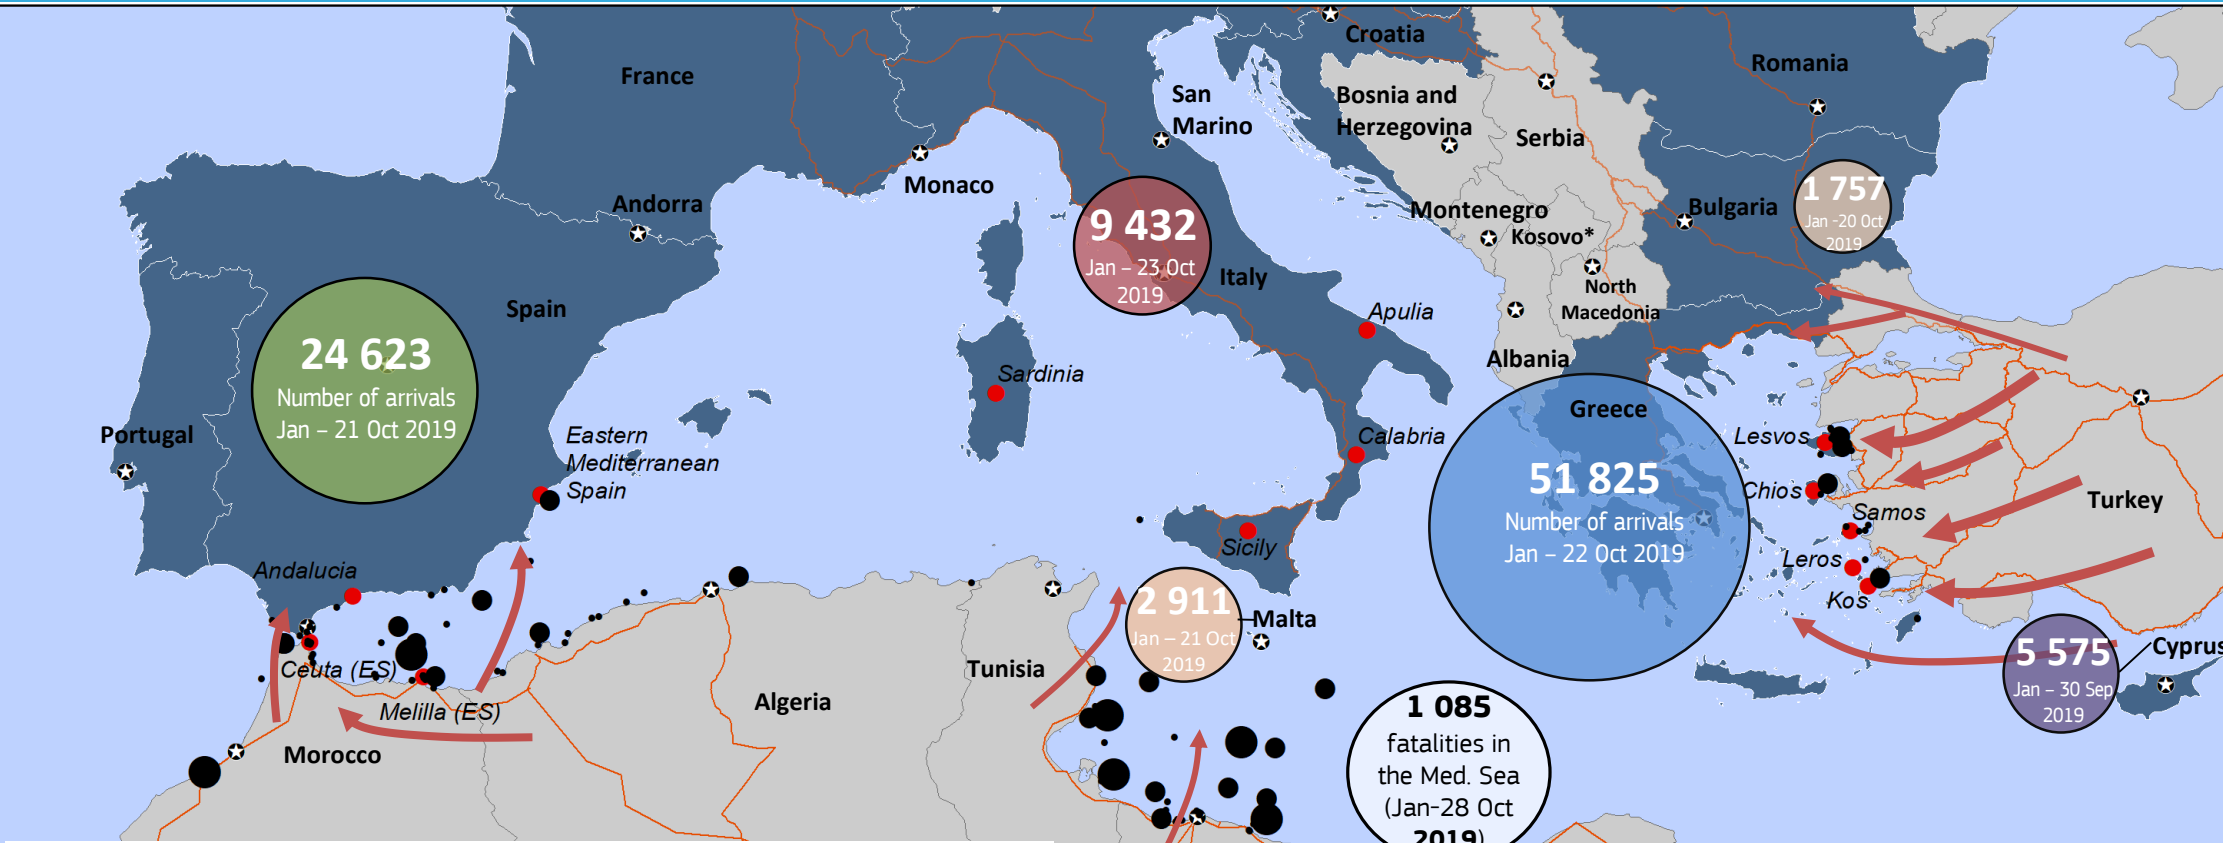

# Arrivals of refugees and migrants to Europe in 2019

Yearly arrivals to Europe: comparison Jan – 16 Oct 2016-2017-2018-2019 (IOM)

2019 monthly arrivals to Spain, Italy and Greece (IOM)

- Main regions/ areas of arrival
- ✳ Capital
- Migration route
- ↔ Migration flow
- EU Member State

**Number of Fatalities (IOM)**

- 1 - 5
- 6 - 50
- 51 - 150

Copyright, European Union, 2019. Map created by DG ECHO A3 Situational Awareness Sector. Sources: GISCO, IOM. The boundaries and names shown on this map do not imply official endorsement or acceptance by the European Union.  
 Kosovo: This designation is without prejudice to positions on status, and is in line with UNSCR 1244/1999 and the ICJ Opinion on the Kosovo Declaration of Independence.