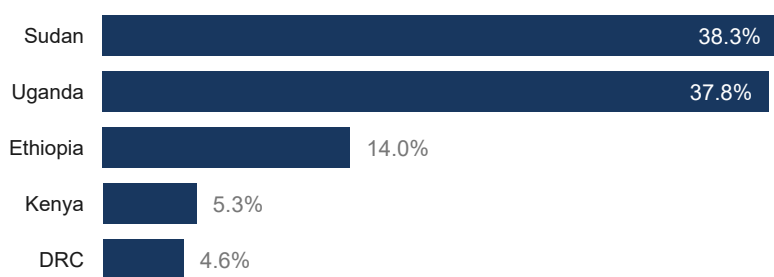

Regional overview of the South Sudanese refugee population

2019 SOUTH SUDAN REGIONAL RRRP

as of 30 September 2019

KEY FIGURES

This figure excludes 2222 refugees and asylum seekers in the Central African Republic.

2019 REGIONAL RRRP FUNDING

USD 1.4 B
REQUESTED
USD 446.6 M
RECEIVED

BY 92 RRP PARTNERS IN 2019 FOR THE SOUTH SUDAN SITUATION

BY COUNTRY OF ASYLUM

NEW ARRIVALS BY MONTH

2019 arrivals (1 Jan - 30 Sep): 61,517
Based on field reports, UNHCR and Government registration

*the 102,826 total population for the DRC is as of 31 August 2019