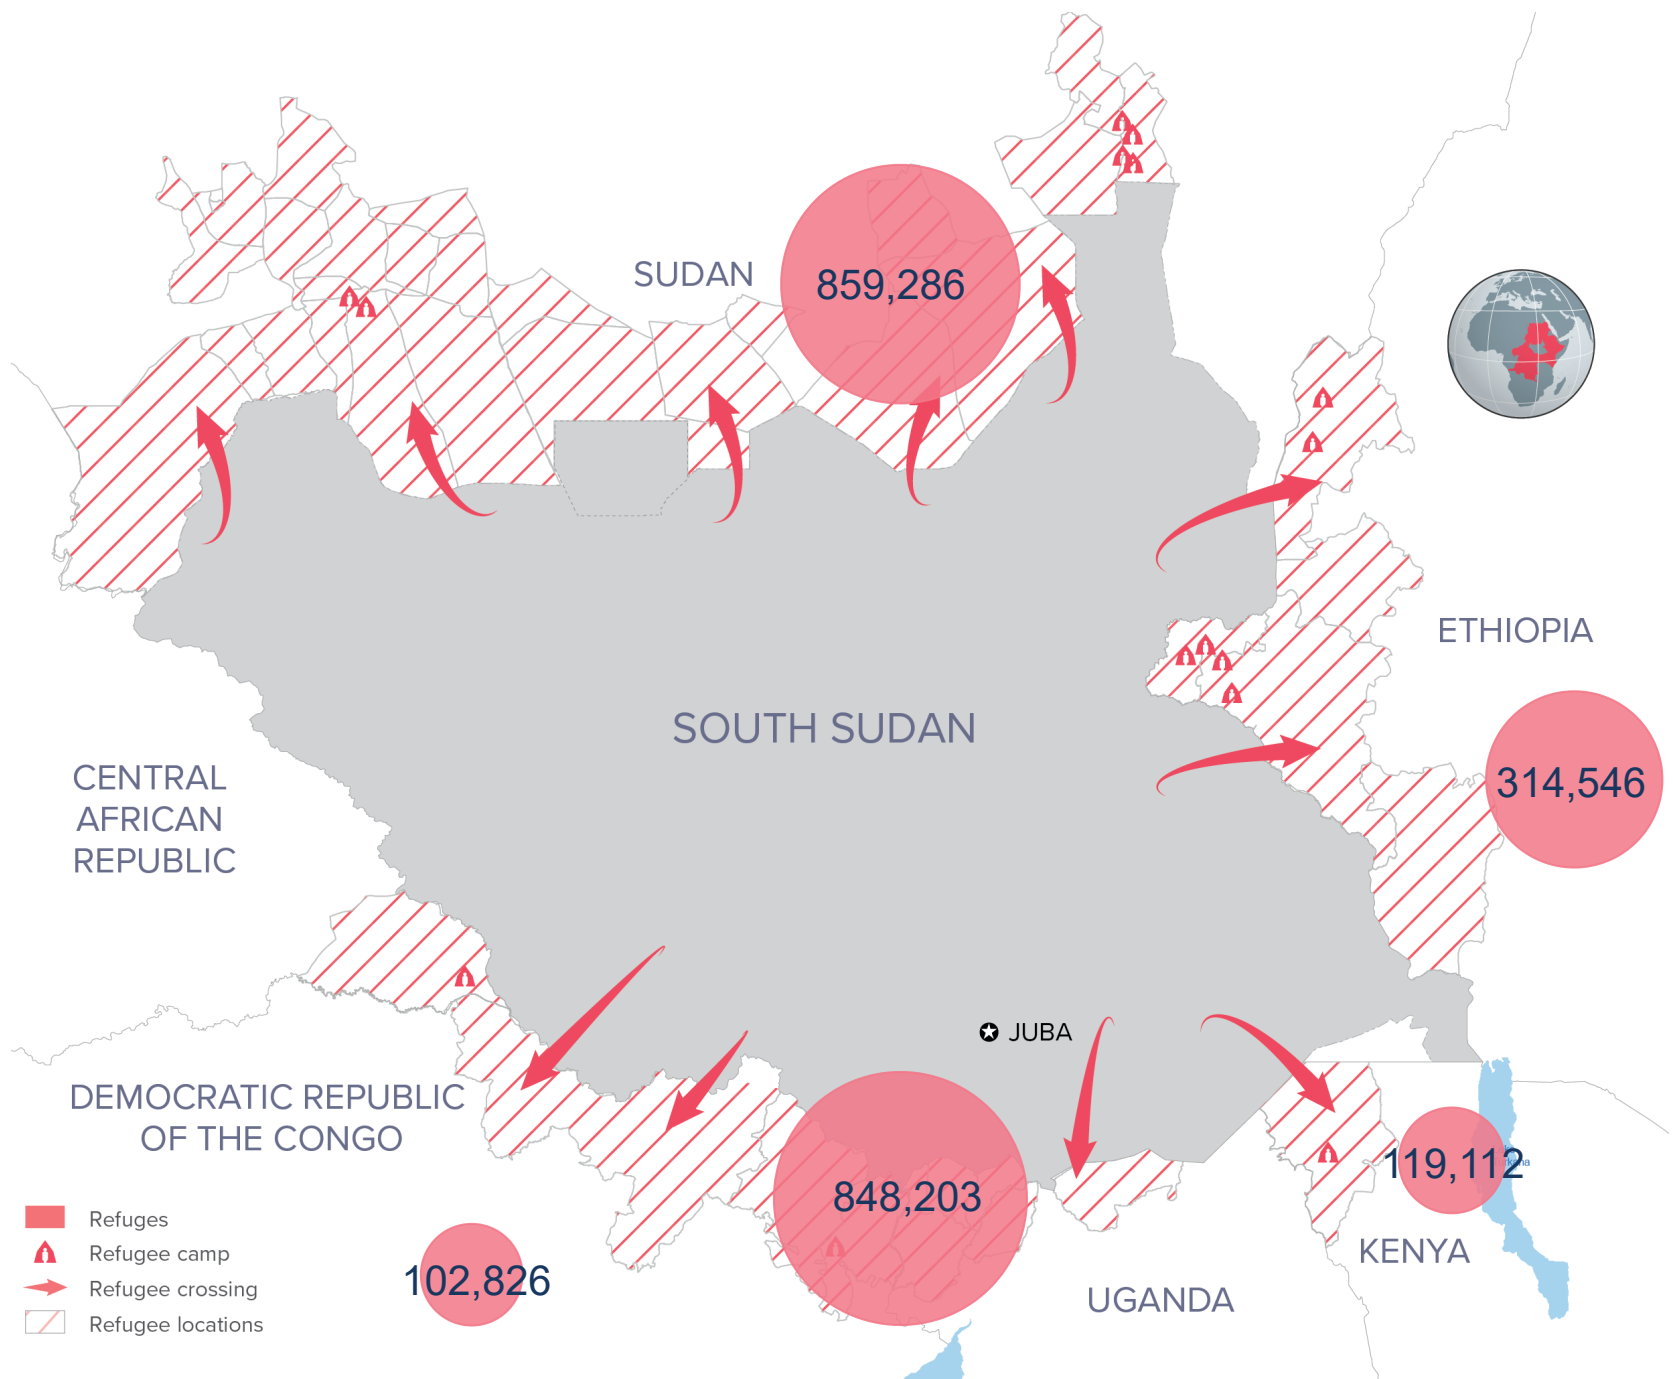

Regional overview of the South Sudanese refugee population

2019 SOUTH SUDAN REGIONAL RRRP

as of 30 September 2019

KEY FIGURES

This figure excludes 2222 refugees and asylum seekers in the Central African Republic.

2019 REGIONAL RRRP FUNDING

USD 1.4 B
REQUESTED
USD 446.6 M
RECEIVED

BY 92 RRP PARTNERS IN 2019 FOR THE SOUTH SUDAN SITUATION

BY COUNTRY OF ASYLUM

NEW ARRIVALS BY MONTH

2019 arrivals (1 Jan - 30 Sep): 61,517
Based on field reports, UNHCR and Government registration

The boundaries and names shown and the designations used on this map do not imply official endorsement or acceptance by the United Nations

Date: 30 September 2019 | Source: UNHCR, Government | Feedback: minuto@unhcr.org

*the 102,826 total population for the DRC is as of 31 August 2019