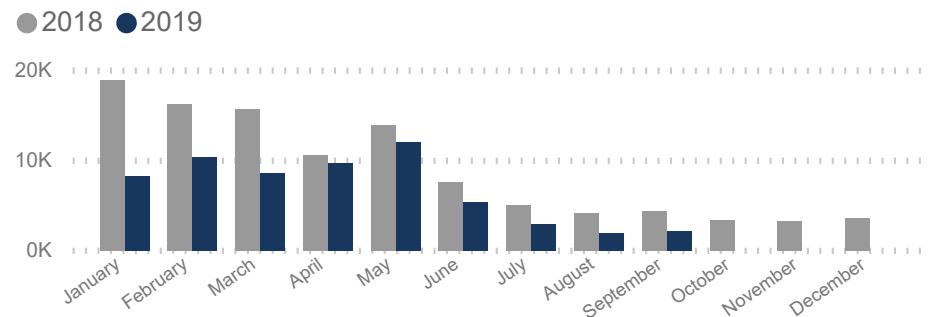

Regional overview of the South Sudanese refugee population

2019 SOUTH SUDAN REGIONAL RRRP

as of 30 September 2019

KEY FIGURES

This figure excludes 2222 refugees and asylum seekers in the Central African Republic.

2019 REGIONAL RRRP FUNDING

USD 1.4 B
REQUESTED
USD 446.6 M
RECEIVED

BY 92 RRP PARTNERS IN 2019 FOR THE SOUTH SUDAN SITUATION

BY COUNTRY OF ASYLUM

NEW ARRIVALS BY MONTH

2019 arrivals (1 Jan - 30 Sep): 61,517
Based on field reports, UNHCR and Government registration