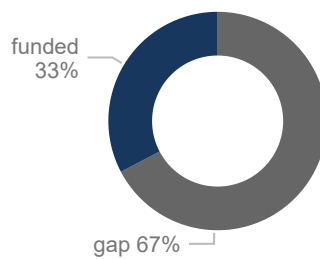

Regional overview of the South Sudanese refugee population

2019 SOUTH SUDAN REGIONAL RRRP

as of 30 September 2019

KEY FIGURES

This figure excludes 2222 refugees and asylum seekers in the Central African Republic.

2019 REGIONAL RRRP FUNDING

USD 1.4 B
REQUESTED
USD 446.6 M
RECEIVED

BY 92 RRP PARTNERS IN 2019 FOR THE SOUTH SUDAN SITUATION

BY COUNTRY OF ASYLUM

NEW ARRIVALS BY MONTH

2019 arrivals (1 Jan - 30 Sep): 61,517
Based on field reports, UNHCR and Government registration