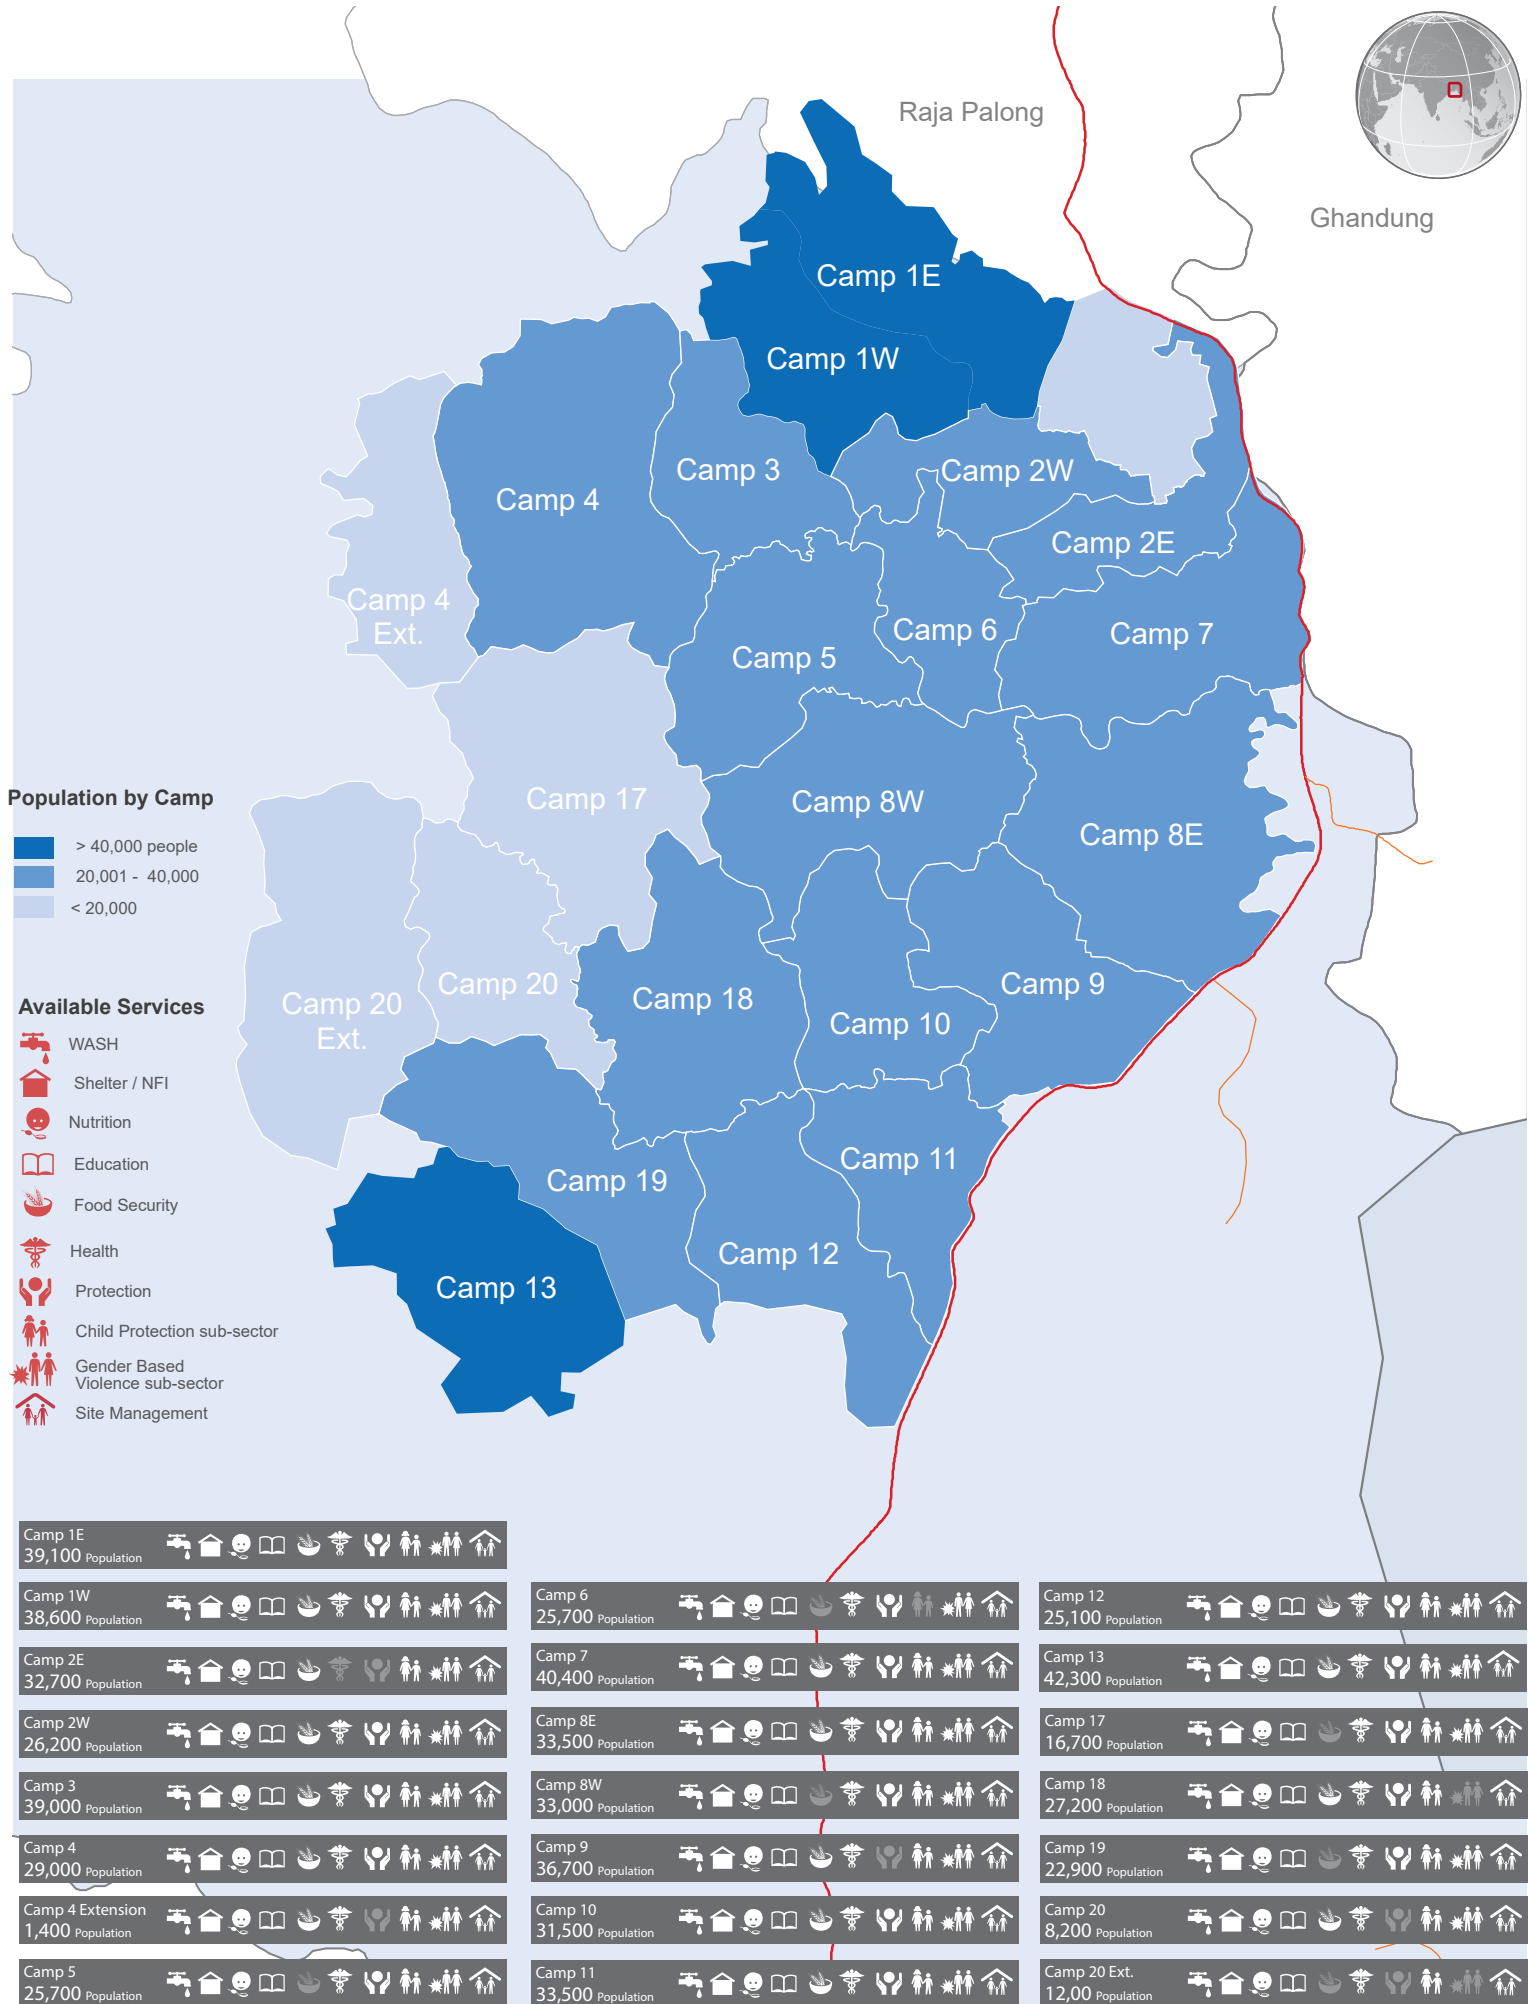

*Food Security Sector only reports activity where the distribution points are positioned, the actual operational coverage is wider.

Ghandung

Raja Palong

Map Sources: ISCG 4W, IOM NPM, UNHCR FCN - Map created on 05 Feb 2019. The boundaries and names shown and the designations used on this map do not imply official endorsement or acceptance by the United Nations. Activities shown include only those which have been completed or are ongoing. Planned activities are not reflected here. Product prepared with 4W input by sectors as of 05 February 2019 and only intended as a representation of available data. The actual number of partners and activity in the field could be different than reported.