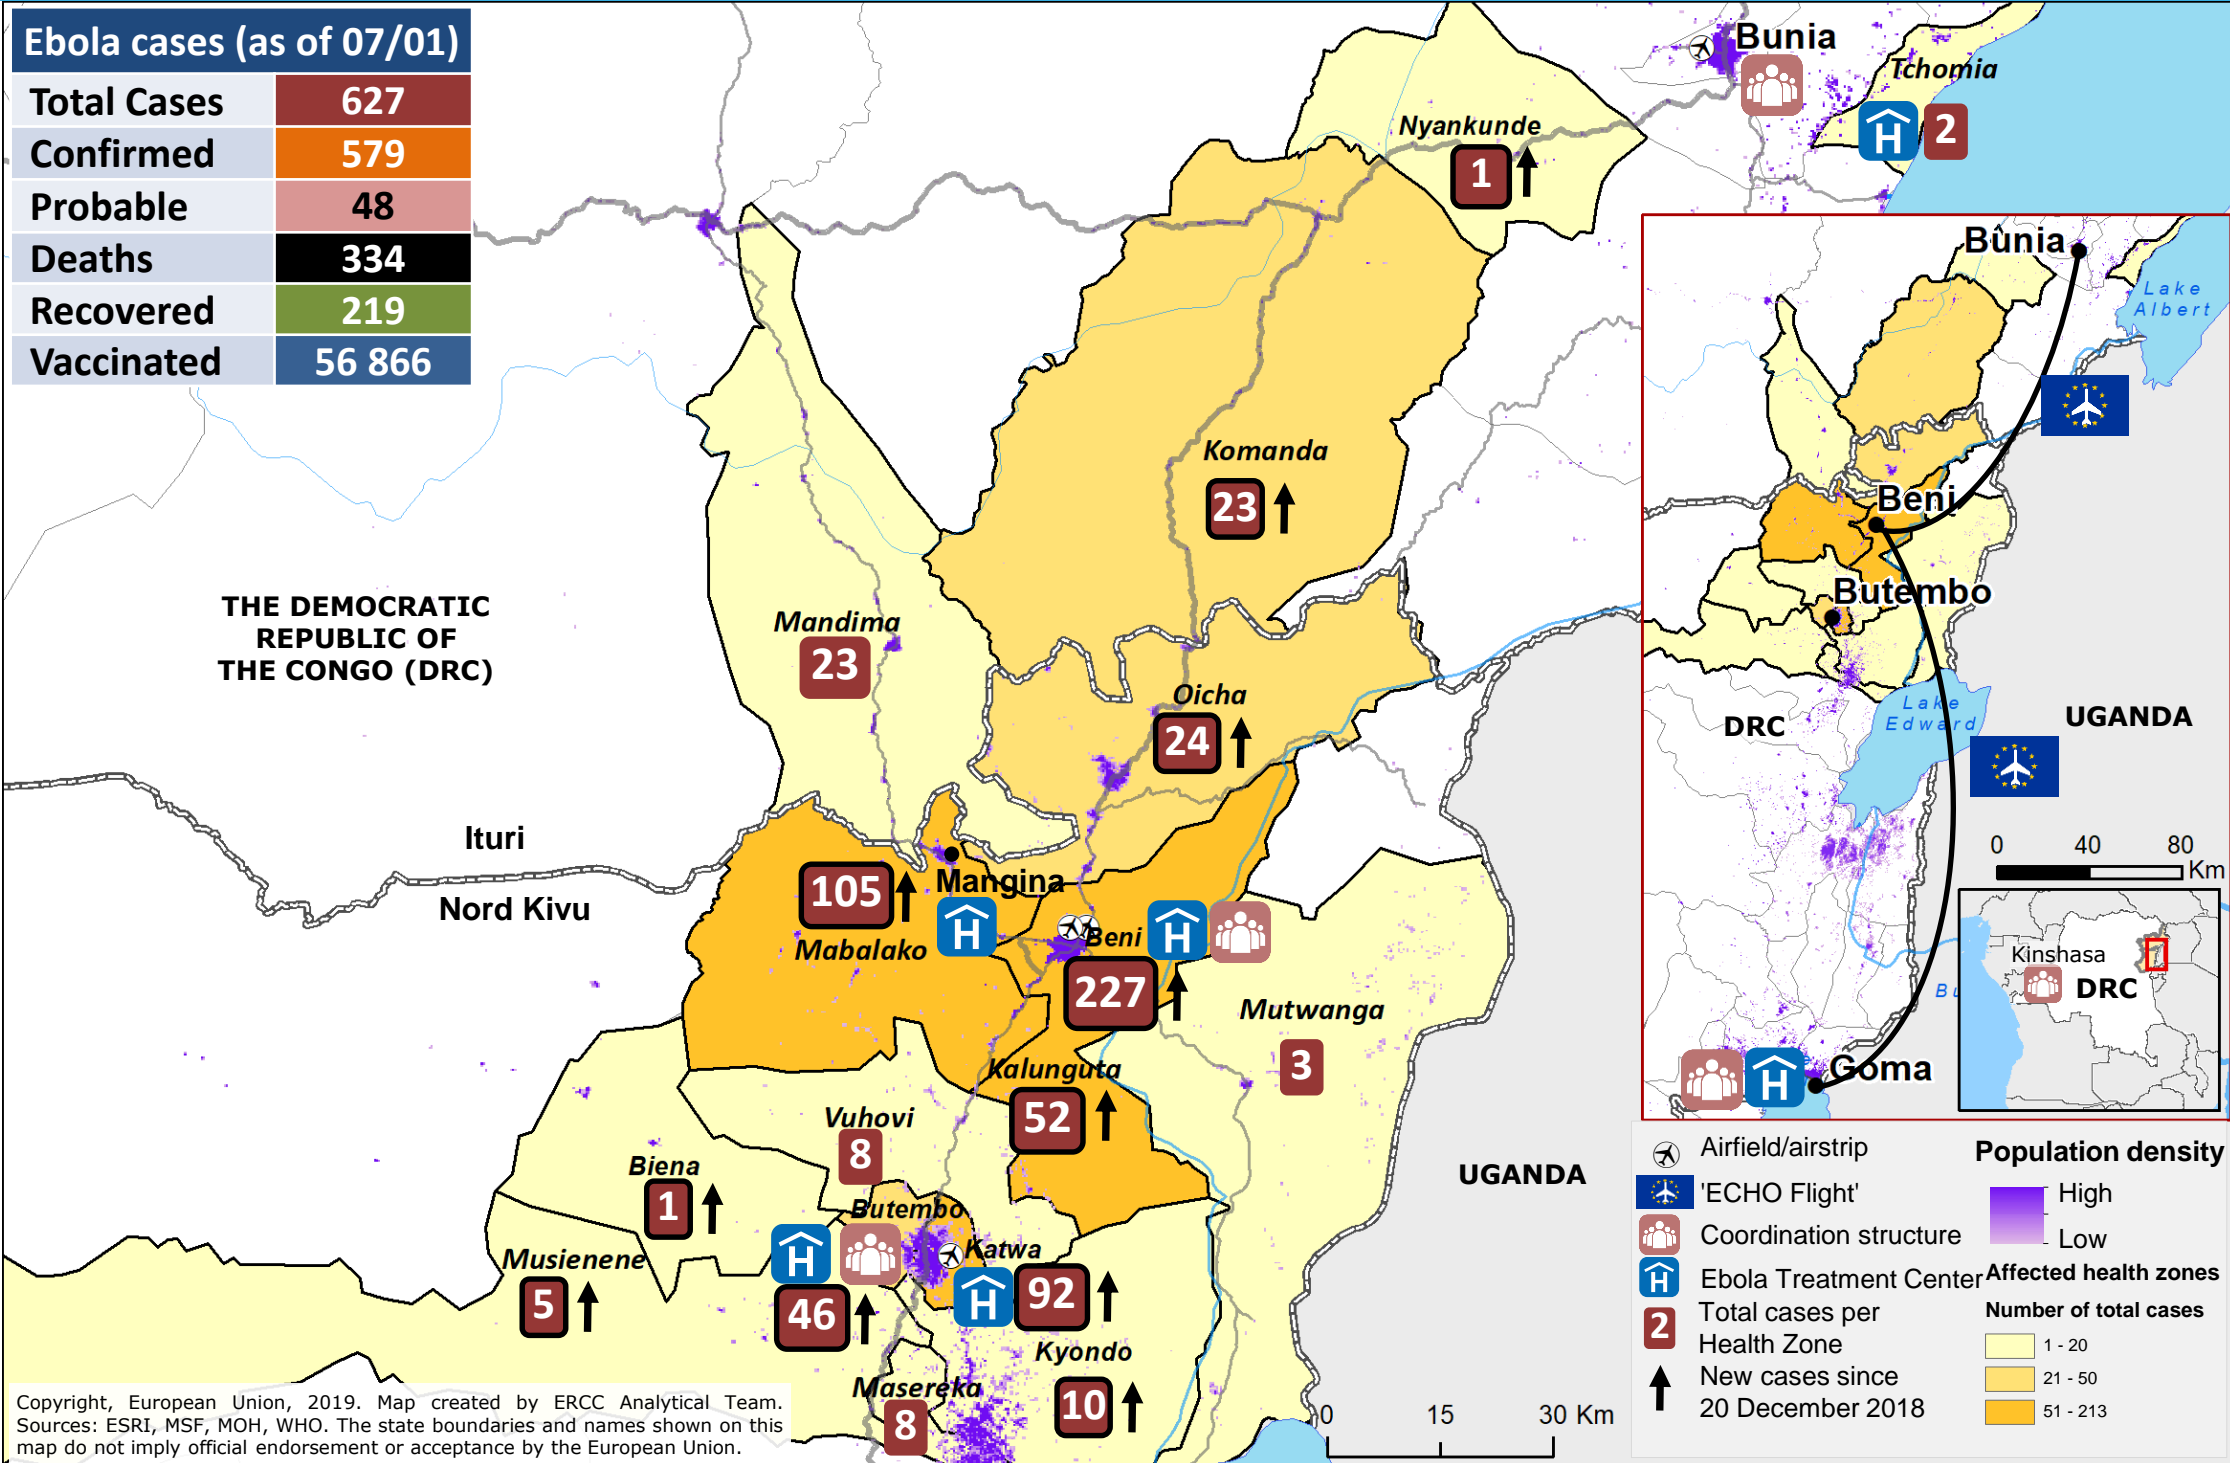

DRC - Ebola Virus Disease Outbreak – situation overview

Ebola cases (as of 07/01)	
Total Cases	627
Confirmed	579
Probable	48
Deaths	334
Recovered	219
Vaccinated	56 866

Copyright, European Union, 2019. Map created by ERCC Analytical Team. Sources: ESRI, MSF, MOH, WHO. The state boundaries and names shown on this map do not imply official endorsement or acceptance by the European Union.