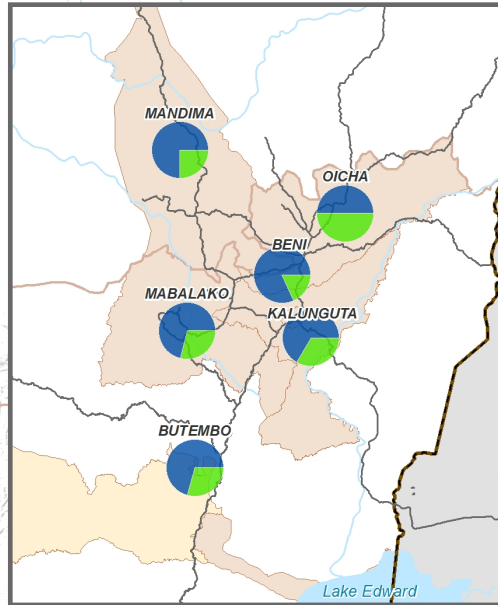

North-East DRC Ebola Response

Ebola Cases Overview as of 30th October 2018

Total Number of Confirmed Cases: 239
Total Number of Probable Cases: 35