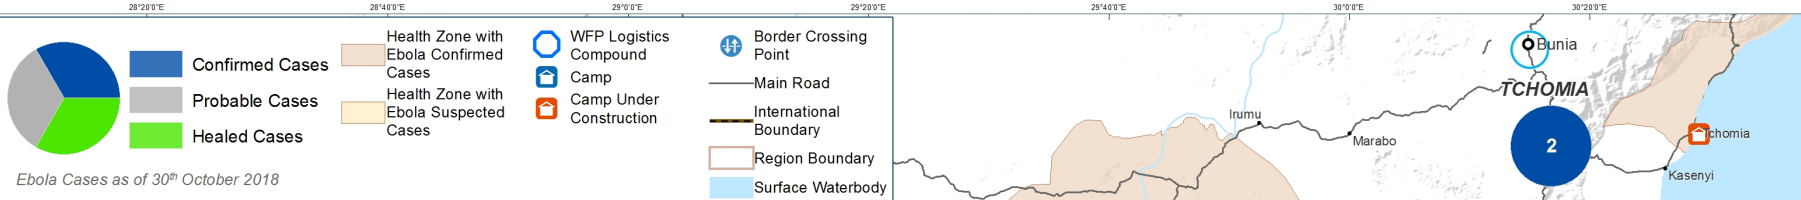

North-East DRC Ebola Response

Ebola Cases Overview as of 30th October 2018

Total Number of Confirmed Cases: 239
Total Number of Probable Cases: 35