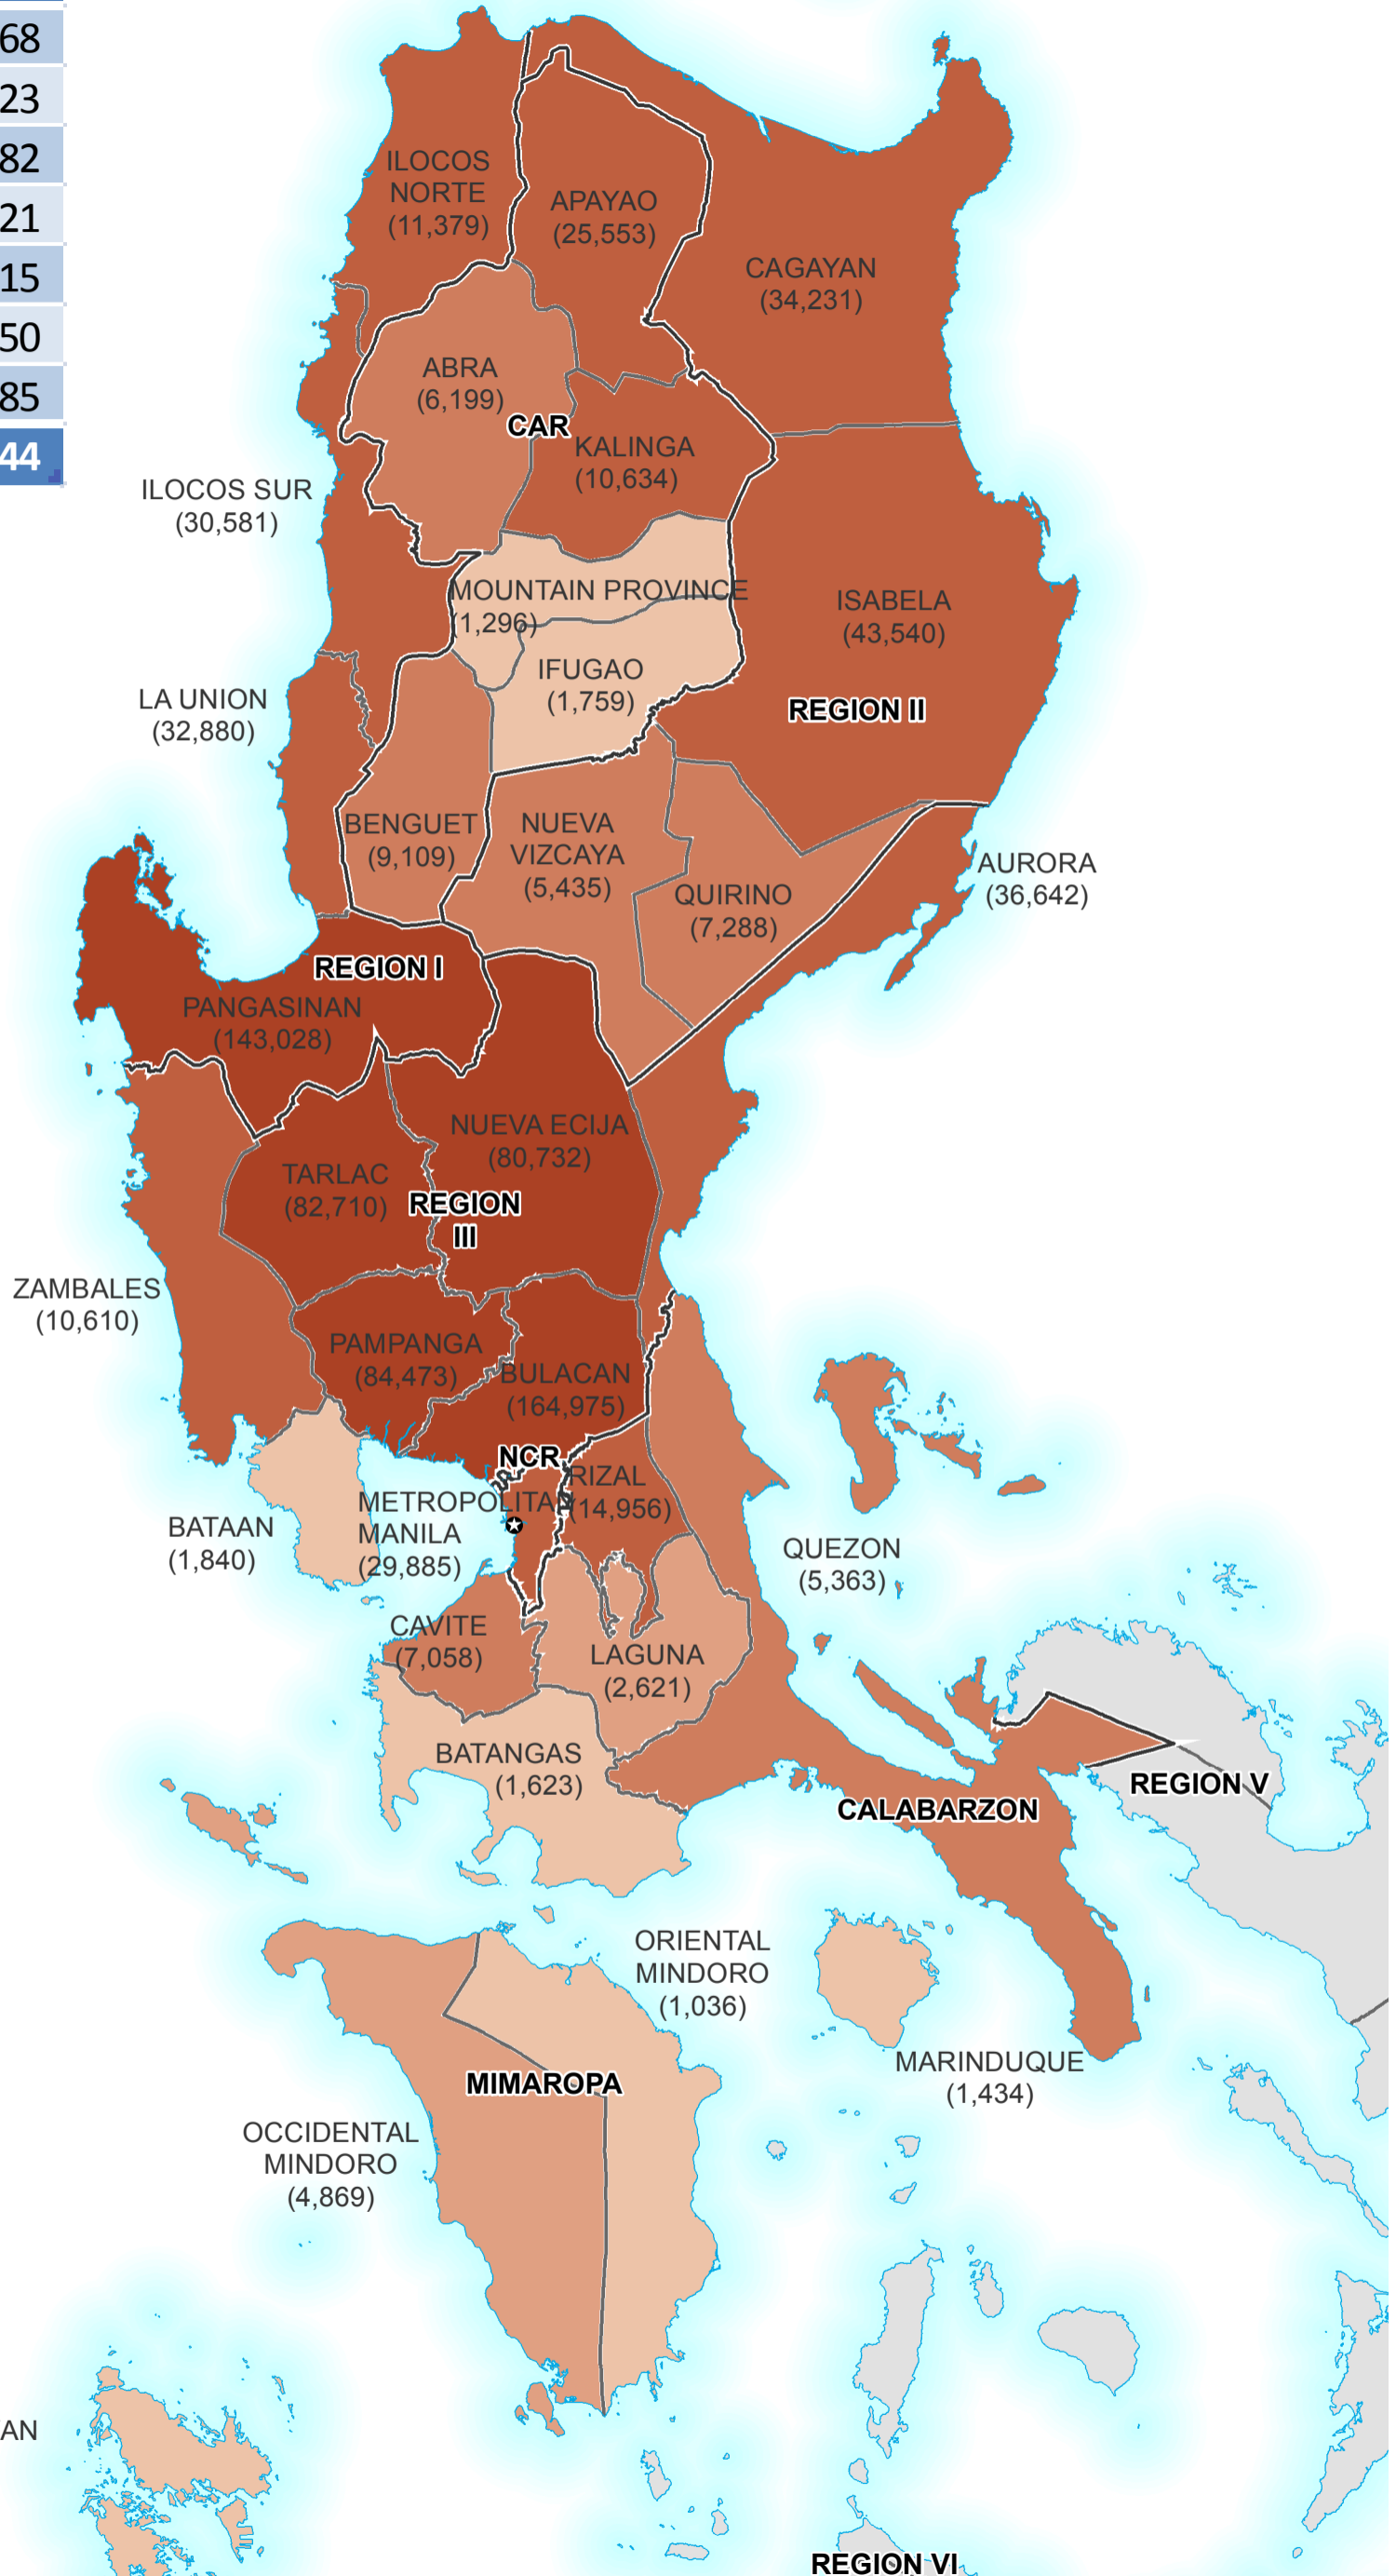

The Philippines: Affected population by province (as at 18 Sept 2018 0600)

| Regional Summary | Affected |
|------------------|----------------|
| Region I | 217,868 |
| Region II | 90,523 |
| Region III | 461,982 |
| Calabarzon | 31,621 |
| Mimaropa | 7,415 |
| CAR | 54,550 |
| NCR | 29,885 |
| Total | 893,844 |

Affected population

- 0
- 1 - 5,000
- 5,001 - 5,000
- 5,001 - 10,000
- 10,001 - 100,000
- 100,001 - 461,982

Settlements

⊙ CAPITAL

Borders

— REGION

— PROVINCE

100

km