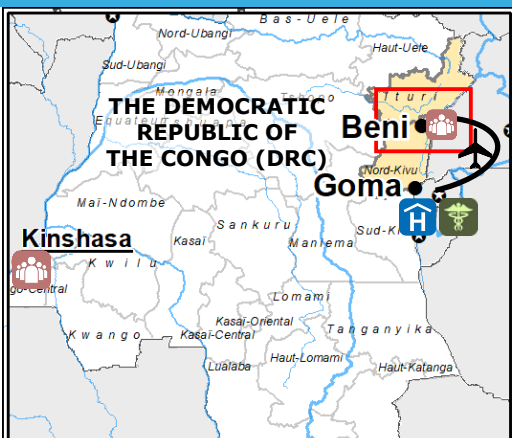

DRC - Ebola Virus Disease Outbreak – Epidemiological Situation

Ebola cases (as of 07/11)	
Total Cases	312
Confirmed	277
Probable	35
Deaths	191

- Airfield/airstrip
- 'ECHO flight'
- Province border
- Coordination structure
- Ebola Treatment Center
- Ebola Test Lab

Population density

- High
- Low

Affected health zones

Number of total cases (as of 07/11)

- 1 - 20
- 21 - 50
- 51 - 152

Copyright, European Union, 2018. Map created by ERCC Analytical Team. Sources: ESRI, MSF, OCHA, WHO. The state boundaries and names shown on this map do not imply official endorsement or acceptance by the European Union.