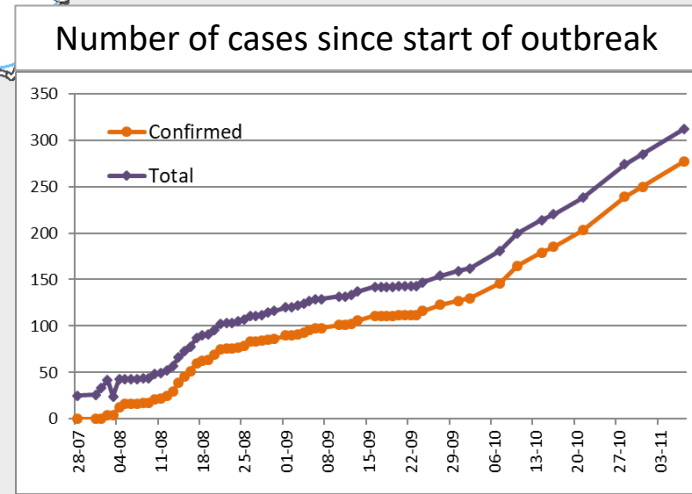

DRC - Ebola Virus Disease Outbreak – Epidemiological Situation

Ebola cases (as of 07/11)	
Total Cases	312
Confirmed	277
Probable	35
Deaths	191

- Airfield/airstrip
- 'ECHO flight'
- Province border
- Coordination structure
- Ebola Treatment Center
- Ebola Test Lab

Population density

- High
- Low

Affected health zones

Number of total cases (as of 07/11)

- 1 - 20
- 21 - 50
- 51 - 152

Copyright, European Union, 2018. Map created by ERCC Analytical Team. Sources: ESRI, MSF, OCHA, WHO. The state boundaries and names shown on this map do not imply official endorsement or acceptance by the European Union.