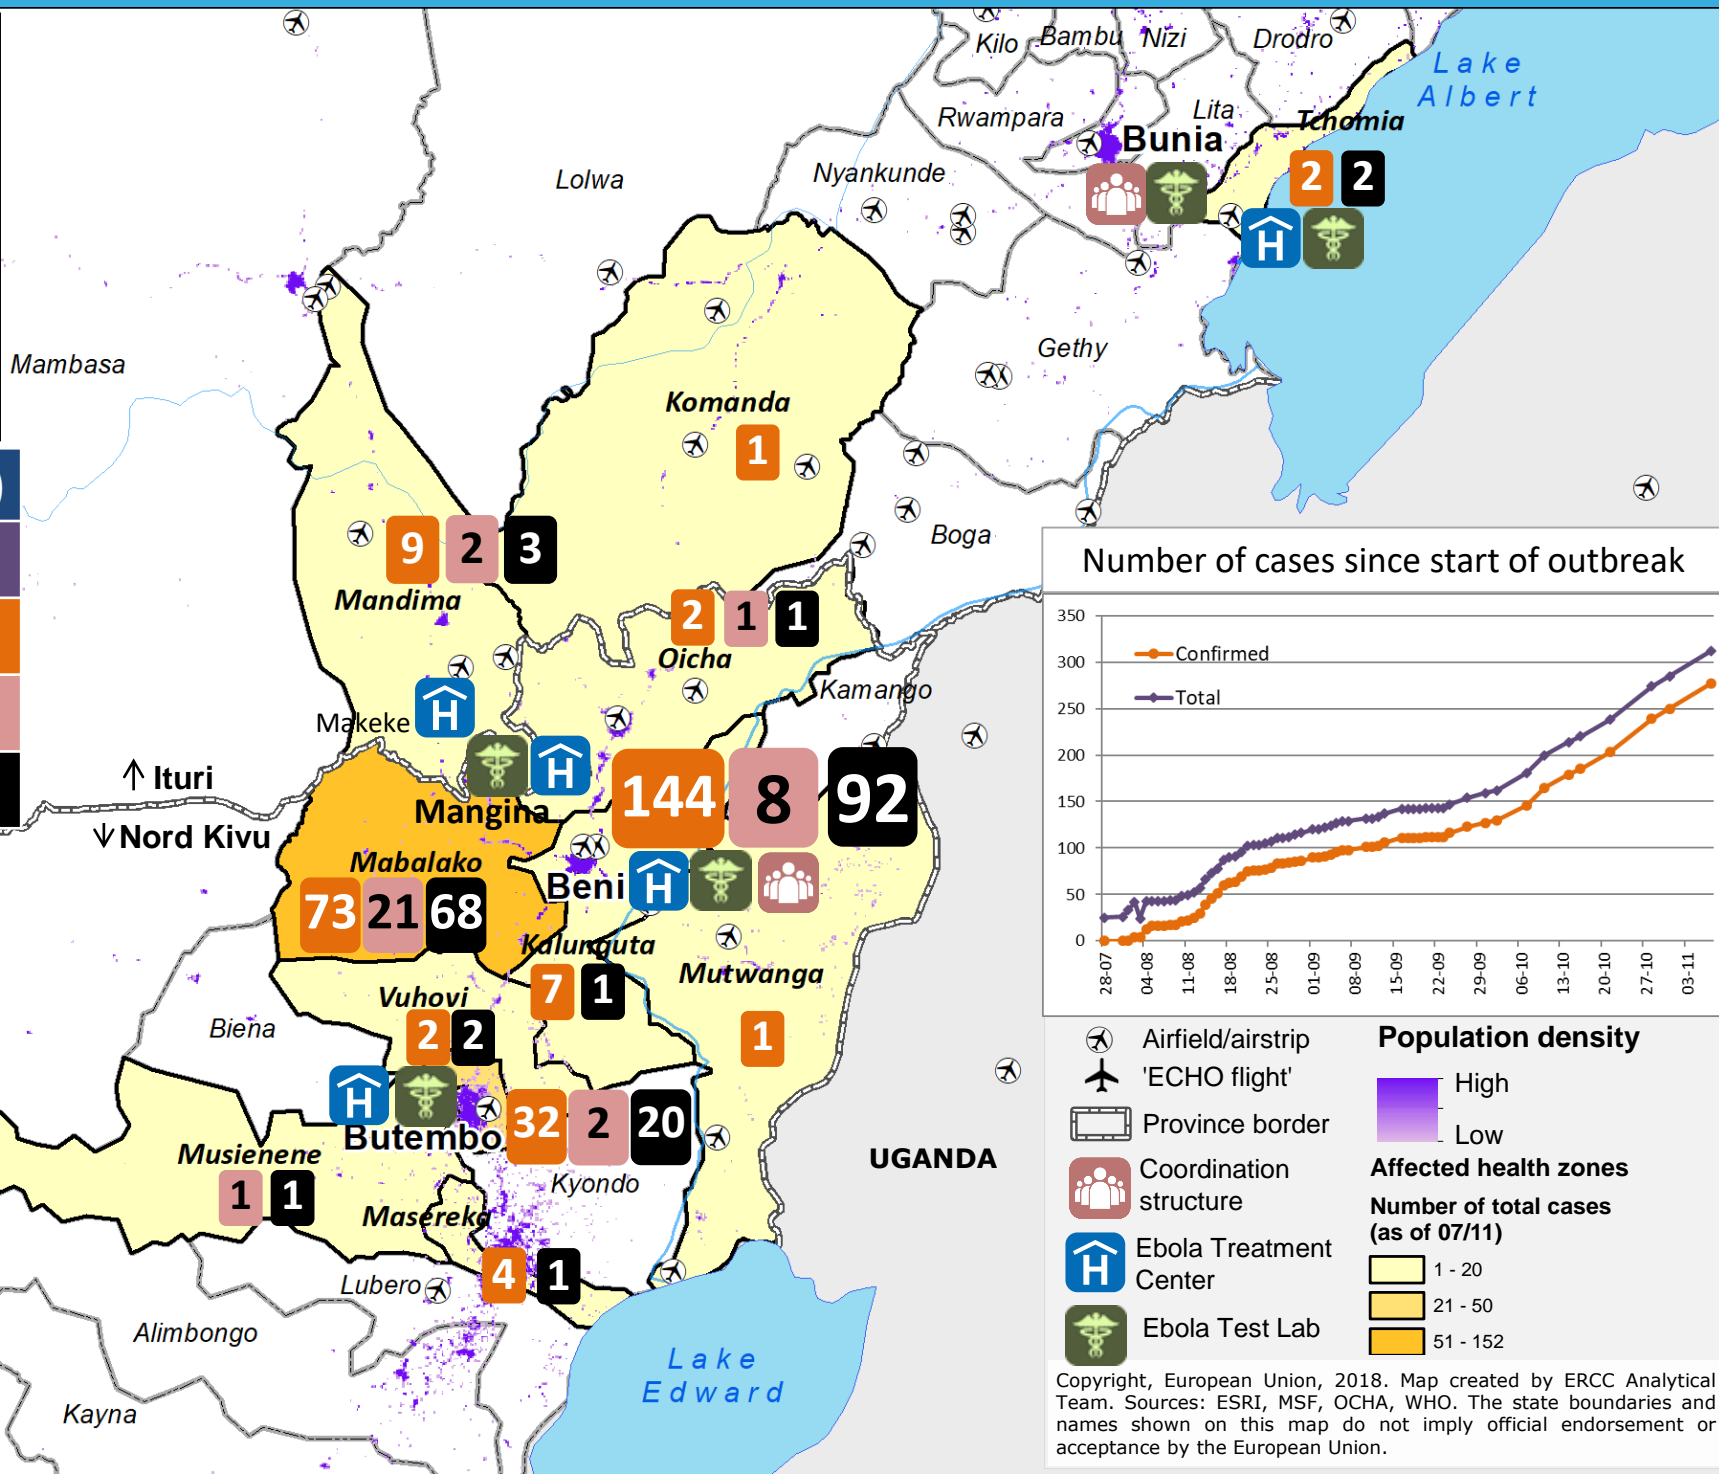

DRC - Ebola Virus Disease Outbreak – Epidemiological Situation

Ebola cases (as of 07/11)	
Total Cases	312
Confirmed	277
Probable	35
Deaths	191

- Airfield/airstrip
- 'ECHO flight'
- Province border
- Coordination structure
- Ebola Treatment Center
- Ebola Test Lab

Population density

- High
- Low

Affected health zones

Number of total cases (as of 07/11)

- 1 - 20
- 21 - 50
- 51 - 152

Copyright, European Union, 2018. Map created by ERCC Analytical Team. Sources: ESRI, MSF, OCHA, WHO. The state boundaries and names shown on this map do not imply official endorsement or acceptance by the European Union.