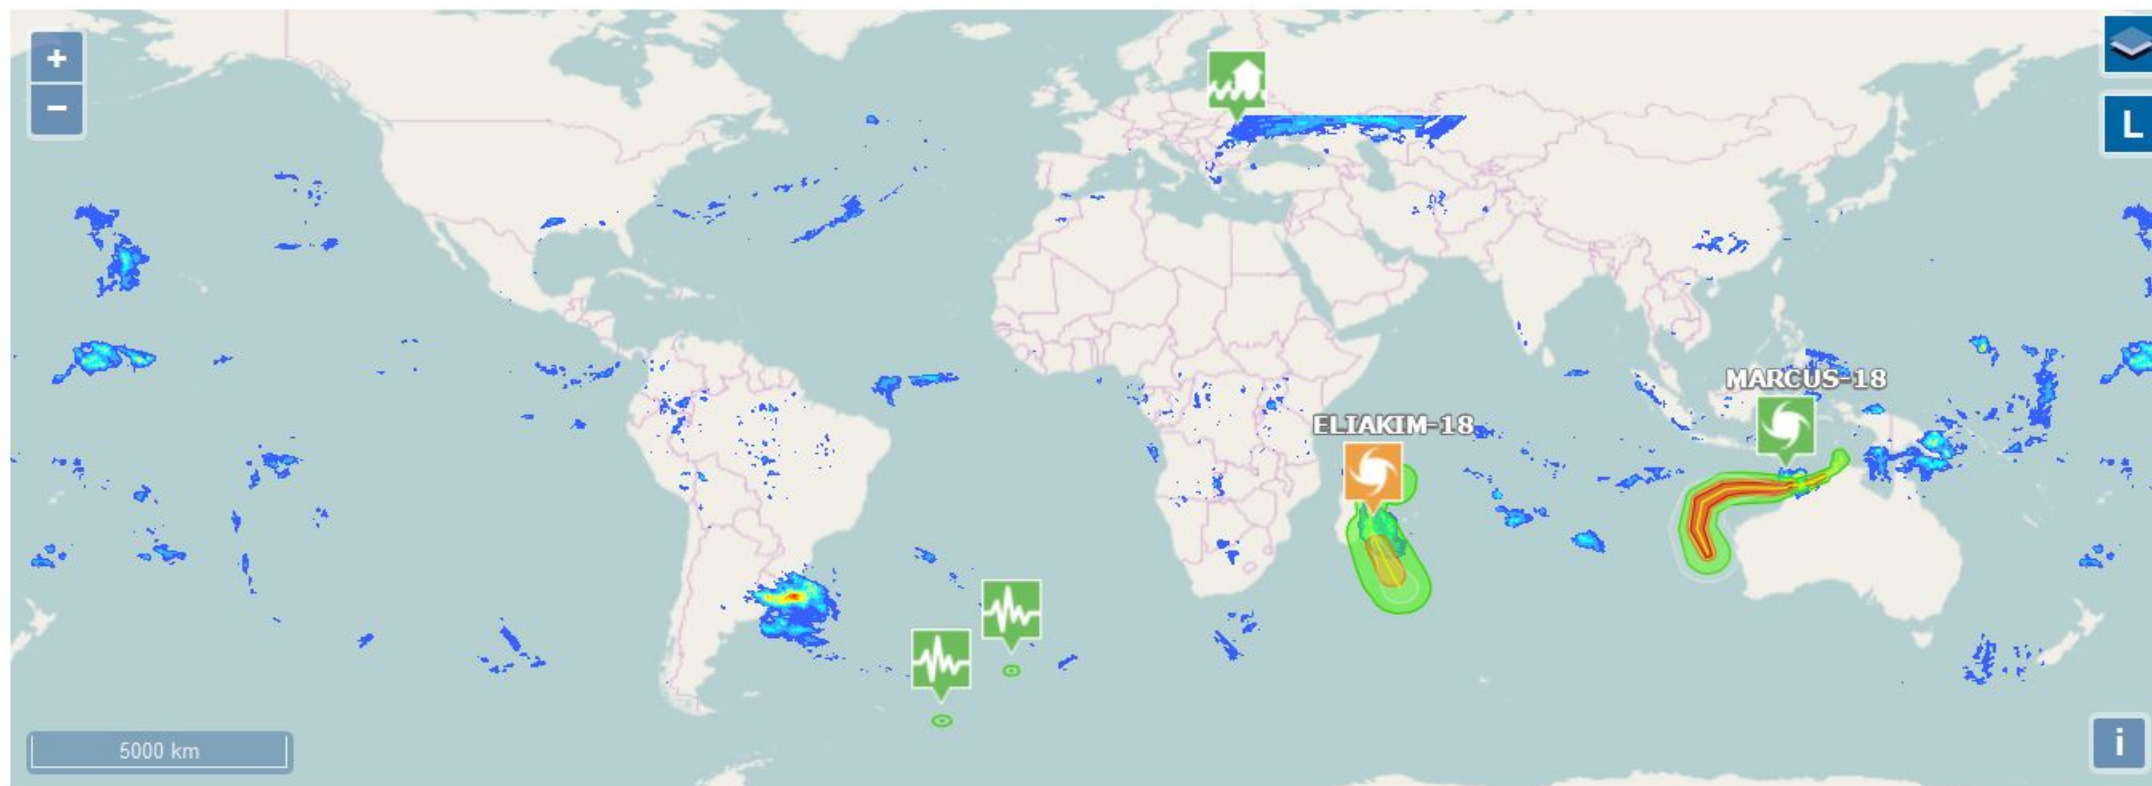

## Latest news

### Tropical Cyclones ELIAKIM-18

### Tropical Cyclones MARCUS-18

Map of disaster alerts in the past 4 days. Last 24 hours events are highlighted in yellow. Small earthquakes are shown as green boxes. European Union, 2015. Map produced by EC-JRC. The boundaries and the names shown on this map do not imply official endorsement or acceptance by the European Union.