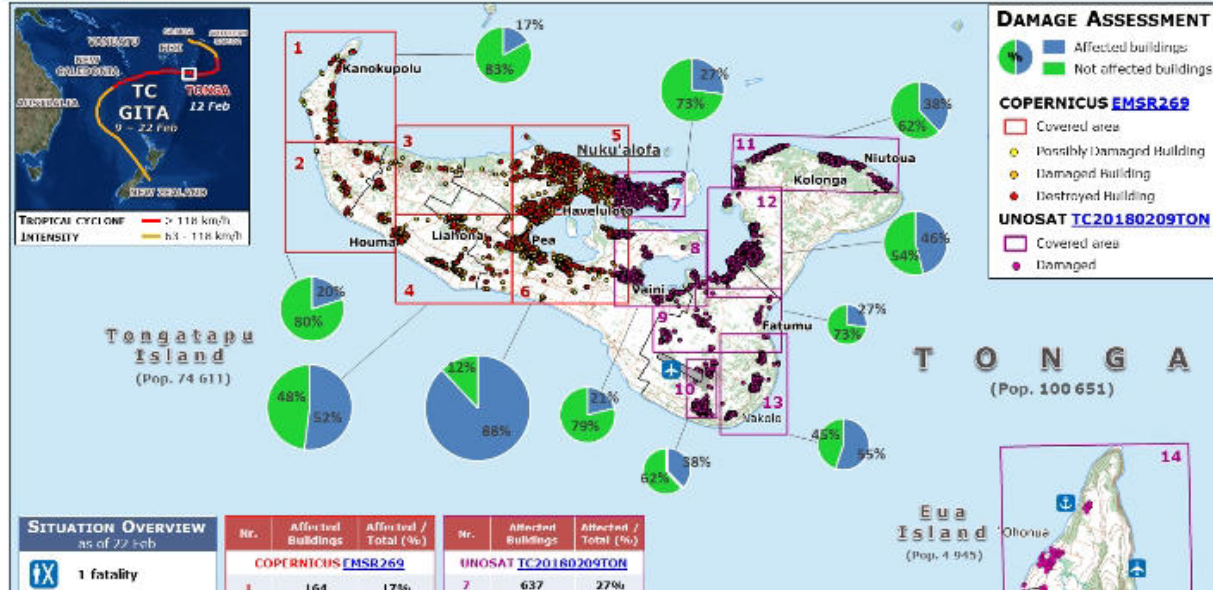

EUROPEAN CIVIL PROTECTION AND HUMANITARIAN AID OPERATIONS

European Commission

28 February 2018 09:57 PM | Login

European Commission > European Civil Protection and Humanitarian Aid Operations > ERCC Portal > Maps

HOME ABOUT COUNTRIES ECHO FLASH MAPS LINKS WORKING GROUPS

Free text search:

Emergency Response Coordination Centre (ERCC) Daily Map

Emergency Response Coordination Centre (ERCC) – DG ECHO Daily Map | 28/02/2018 Tonga | TC GITA Aftermath