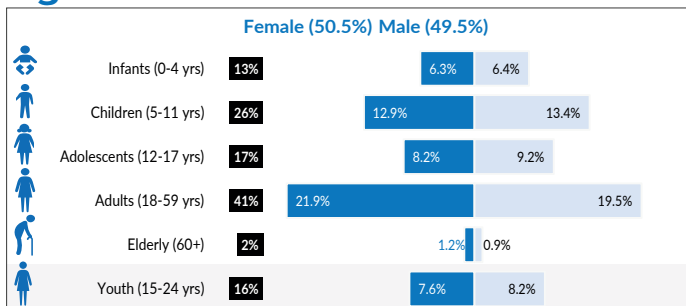

ETHIOPIA

Refugees and Asylum-seekers

as of 31 January 2018

Age/Gender breakdown

Breakdown by nationality

New arrivals trends by location | 2018

Arrivals | 12 months trends