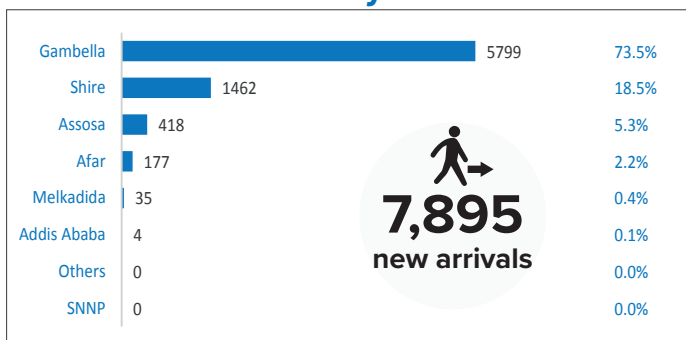

ETHIOPIA

Refugees and Asylum-seekers

as of 31 January 2018

Age/Gender breakdown

Breakdown by nationality

New arrivals trends by location | 2018

Arrivals | 12 months trends