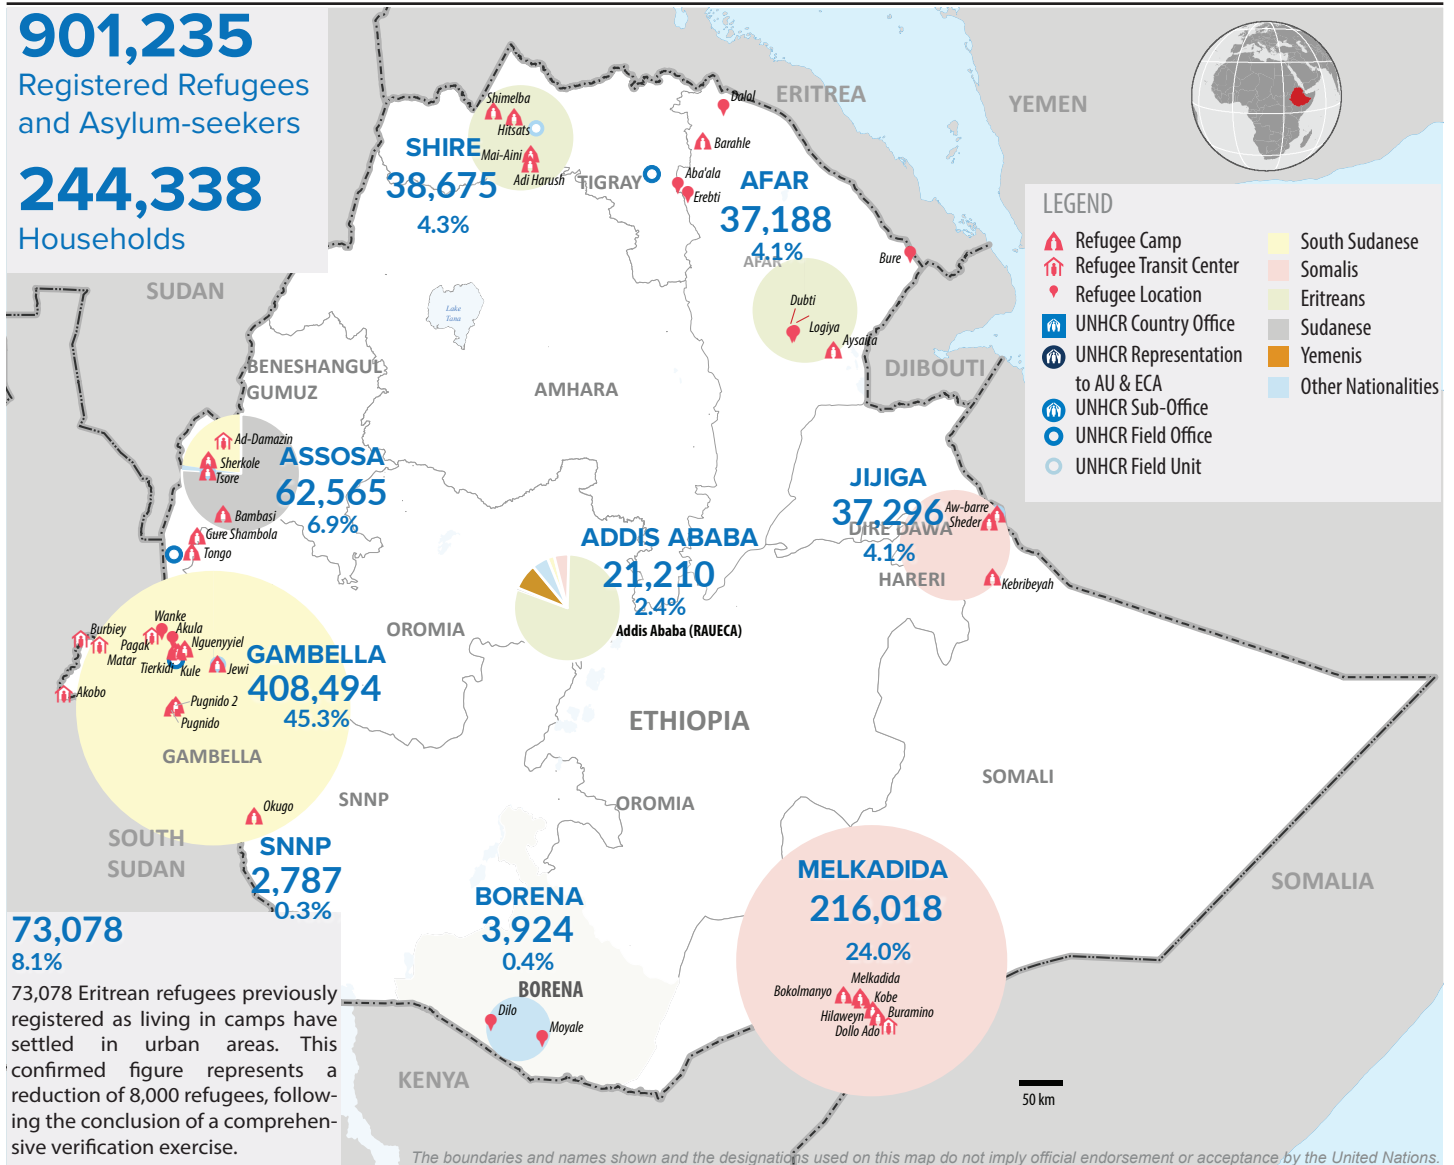

ETHIOPIA

Refugees and Asylum-seekers

as of 31 January 2018

Age/Gender breakdown

Breakdown by nationality

New arrivals trends by location | 2018

Arrivals | 12 months trends