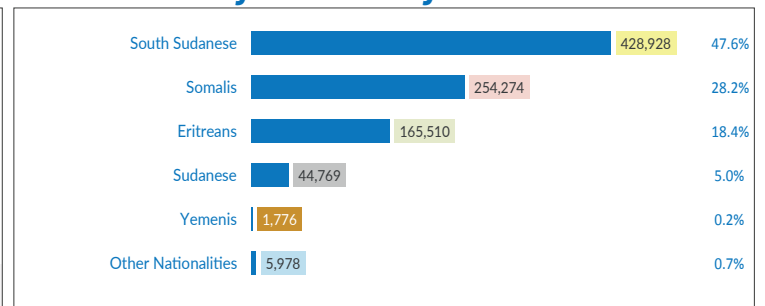

ETHIOPIA

Refugees and Asylum-seekers

as of 31 January 2018

Age/Gender breakdown

Breakdown by nationality

New arrivals trends by location | 2018

Arrivals | 12 months trends