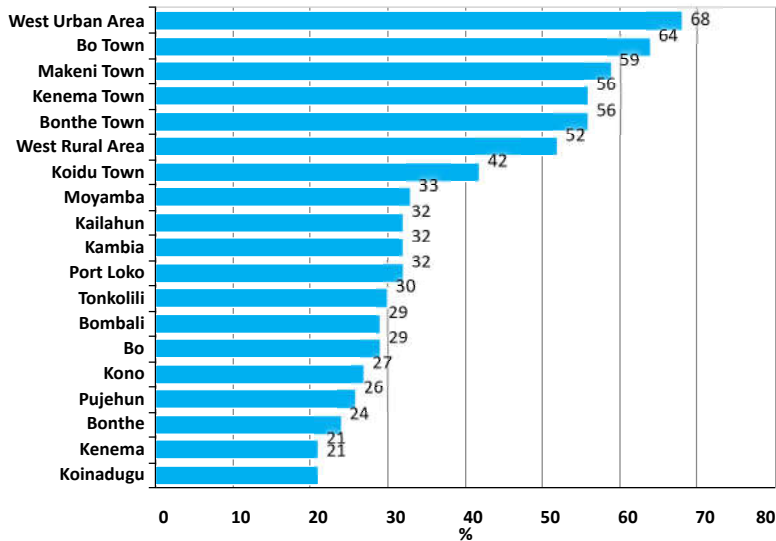

Source: [Population and Housing Census, Sierra Leone, 2004](#)

GDP Growth (%)

Source: [Gross Domestic Product, Sierra Leone, 2012](#)

Literacy Rate

(Percent)

Source: [Education Statistics of Sierra Leone, 2004](#)