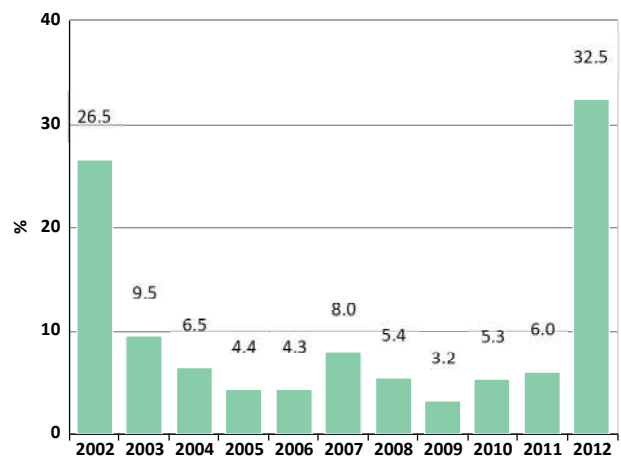

GDP Growth (%)

Source: [Gross Domestic Product, Sierra Leone, 2012](#)