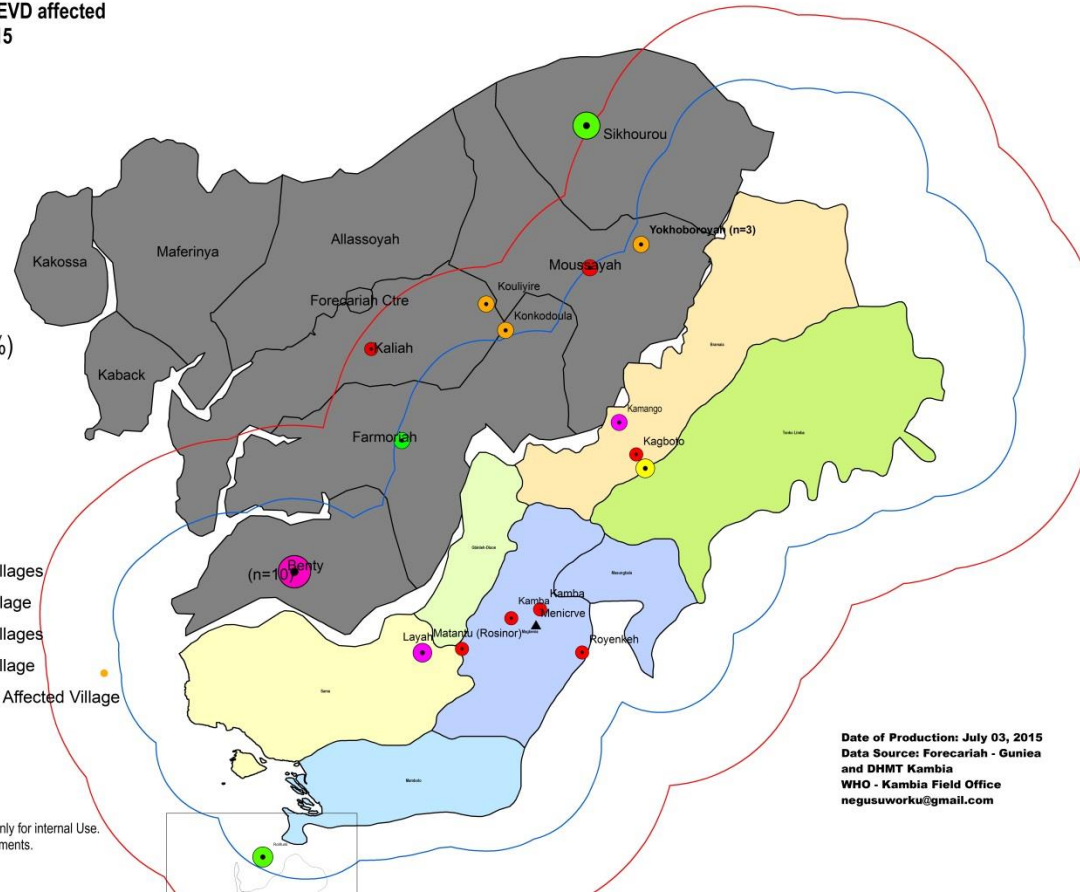

7. Cross Border / Inter-district Issues

Spot Map of Kambia - Sierra Leone and Forecariah - Guinea
 Common Boarder shows EVD affected
 Villages as of July 11 , 2015

Forecariah - Guinea Update

Contact Follow-up
 2604 from 2617 (99.70%)

Kambia - Sierra Leone

- ▲ Meni-Curve
- Kambia10km - Radius
- Kambia20km - Radius

- Epi Week 23 Affected Villages
- Epi week 24 Affected Village
- Epi Week 25 Affected Villages
- Epi Week 27 Affected Village
- Epi Week 26, 27 and 28 Affected Village

Map Disclaimer
 This map contained herein are to be used only for internal Use.
 It is a sitrip report from WHO in house documents.

Date of Production: July 03, 2015
 Data Source: Forecariah - Guinea
 and DHMT Kambia
 WHO - Kambia Field Office
 negusuworku@gmail.com