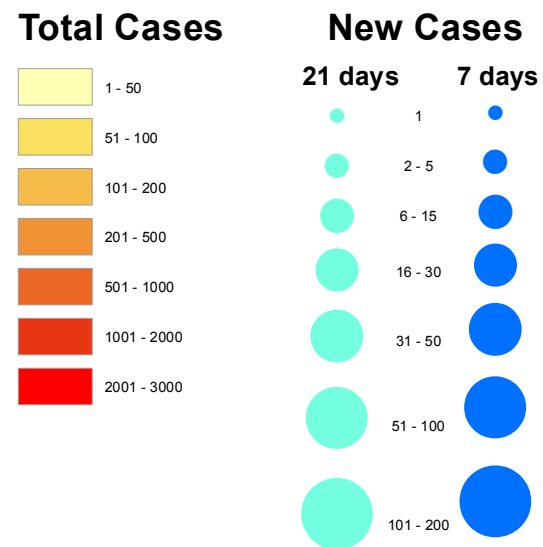

**Ebola Virus Disease: New confirmed cases in the last 7 and 21 days**

This Map shows the number and location of new confirmed EVD cases since the outbreak start

**18 May - 24 May 2015**

Pies show the number of cases for last 7 (dark blue) and 21 days (light blue) for each district, prefecture or county.