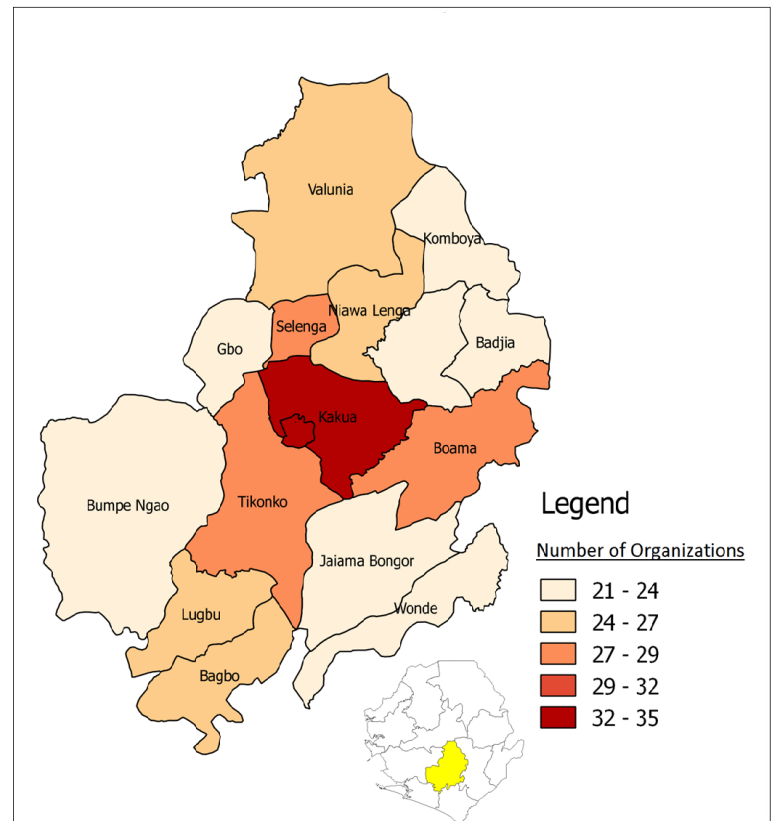

Organization / Agency	Pillar / Cluster	Bo District Chiefdoms															
		Badjia	Bagbo	Bagbunt (Bagbo)	Bo Town	Boama	Bumpe Ngao	Gbo	Jaiama Bongor	Kakua	Kombora	Lugbu	Niawra Lenga	Selenga	Tikonko	Valunia	Wonde
BBC Media Action	Social Mobilisation																
Bo City Council	Psychosocial support																
BRAC	Logistics																
BRAC	Social Mobilisation																
Catholic Agency for Overseas Development (CAFOD)	Social Mobilisation																
CBM	Logistics																
CBM	Psychosocial support																
CBM	Social Mobilisation																
Center for Disease Control and Prevention	Surveillance																
Child Fund	Psychosocial support																
Child Fund	Social Mobilisation																
Christian Aid	Food Security/Nutrition																
Christian Aid	Psychosocial support																
Christian Aid	Social Mobilisation																
Commit & Act Foundation	Psychosocial support																
eHealth Africa	Communication																
ENCISS	Psychosocial support																
ENCISS	Social Mobilisation																
FINN CHURCH AID	Case Management																
FINN CHURCH AID	Logistics																
FINN CHURCH AID	Psychosocial support																
FINN CHURCH AID	Safe and Dignified Burials																
FINN CHURCH AID	Social Mobilisation																
FINN CHURCH AID	Surveillance																
Handicap International	Social Mobilisation																
International Rescue Committee	Communication																
International Rescue Committee	Logistics																
IRC	Social Mobilisation																
LemonAid Fund	Social Mobilisation																
Ministry of Health and Sanitation	Communication																
Ministry of Health and Sanitation	Other																
Ministry of Health and Sanitation	Surveillance																
Ministry of Social Welfare Gender and Children Affairs	Psychosocial support																
Republic of Sierra Leone Armed Forces	Logistics																
Restless Development	Logistics																
Restless Development	Psychosocial support																
Restless Development	Social Mobilisation																
Tear Fund UK	Social Mobilisation																
UNMEER	Communication																
Voluntary Service Overseas (VSO)	Social Mobilisation																
Welthungerhilfe	Case Management																
Welthungerhilfe	Logistics																
Welthungerhilfe	Social Mobilisation																
World Health Organization	Surveillance																
World Vision	Communication																
World Vision	Logistics																
World Vision	Safe and Dignified Burials																
World Vision	Social Mobilisation																
World Vision	Surveillance