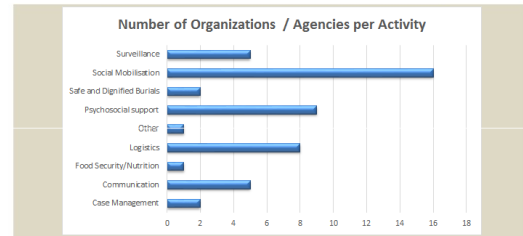

Organization / Agency	Pillar / Cluster	Bo District Chiefdoms															
		Badjia	Bagbo	Bagbunt (Bagbo)	Bo Town	Boama	Bumpe Ngao	Gbo	Jaiama Bongor	Kakua	Kombora	Lugbu	Niawra Lenga	Selenga	Tikonko	Valunia	Wonde
BBC Media Action	Social Mobilisation																
Bo City Council	Psychosocial support																
BRAC	Logistics																
BRAC	Social Mobilisation																
Catholic Agency for Overseas Development (CAFOD)	Social Mobilisation																
CBM	Logistics																
CBM	Psychosocial support																
CBM	Social Mobilisation																
Center for Disease Control and Prevention	Surveillance																
Child Fund	Psychosocial support																
Child Fund	Social Mobilisation																
Christian Aid	Food Security/Nutrition																
Christian Aid	Psychosocial support																
Christian Aid	Social Mobilisation																
Commit & Act Foundation	Psychosocial support																
eHealth Africa	Communication																
ENCISS	Psychosocial support																
ENCISS	Social Mobilisation																
FINN CHURCH AID	Case Management																
FINN CHURCH AID	Logistics																
FINN CHURCH AID	Psychosocial support																
FINN CHURCH AID	Safe and Dignified Burials																
FINN CHURCH AID	Social Mobilisation																
FINN CHURCH AID	Surveillance																
Handicap International	Social Mobilisation																
International Rescue Committee	Communication																
International Rescue Committee	Logistics																
IRC	Social Mobilisation																
LemonAid Fund	Social Mobilisation																
Ministry of Health and Sanitation	Communication																
Ministry of Health and Sanitation	Other																
Ministry of Health and Sanitation	Surveillance																
Ministry of Social Welfare Gender and Children Affairs	Psychosocial support																
Republic of Sierra Leone Armed Forces	Logistics																
Restless Development	Logistics																
Restless Development	Psychosocial support																
Restless Development	Social Mobilisation																
Tear Fund UK	Social Mobilisation																
UNMEER	Communication																
Voluntary Service Overseas (VSO)	Social Mobilisation																
Welthungerhilfe	Case Management																
Welthungerhilfe	Logistics																
Welthungerhilfe	Social Mobilisation																
World Health Organization	Surveillance																
World Vision	Communication																
World Vision	Logistics																
World Vision	Safe and Dignified Burials																
World Vision	Social Mobilisation																
World Vision	Surveillance