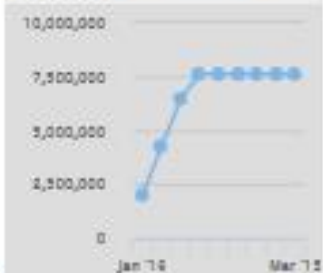

## Key Figures

**12.2M**

People in need of humanitarian assistance

**3.9M**

People who fled the country

**7.6M**

People internally displaced by violence

Data source: OCHA (as of Mar 2015).