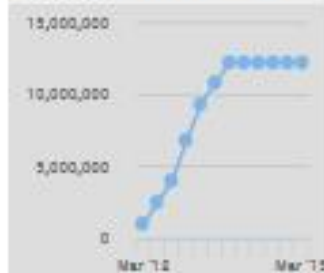

## Key Figures

**12.2M**

People in need of humanitarian assistance

**3.9M**

People who fled the country

**7.6M**

People internally displaced by violence

Data source: OCHA (as of Mar 2015).