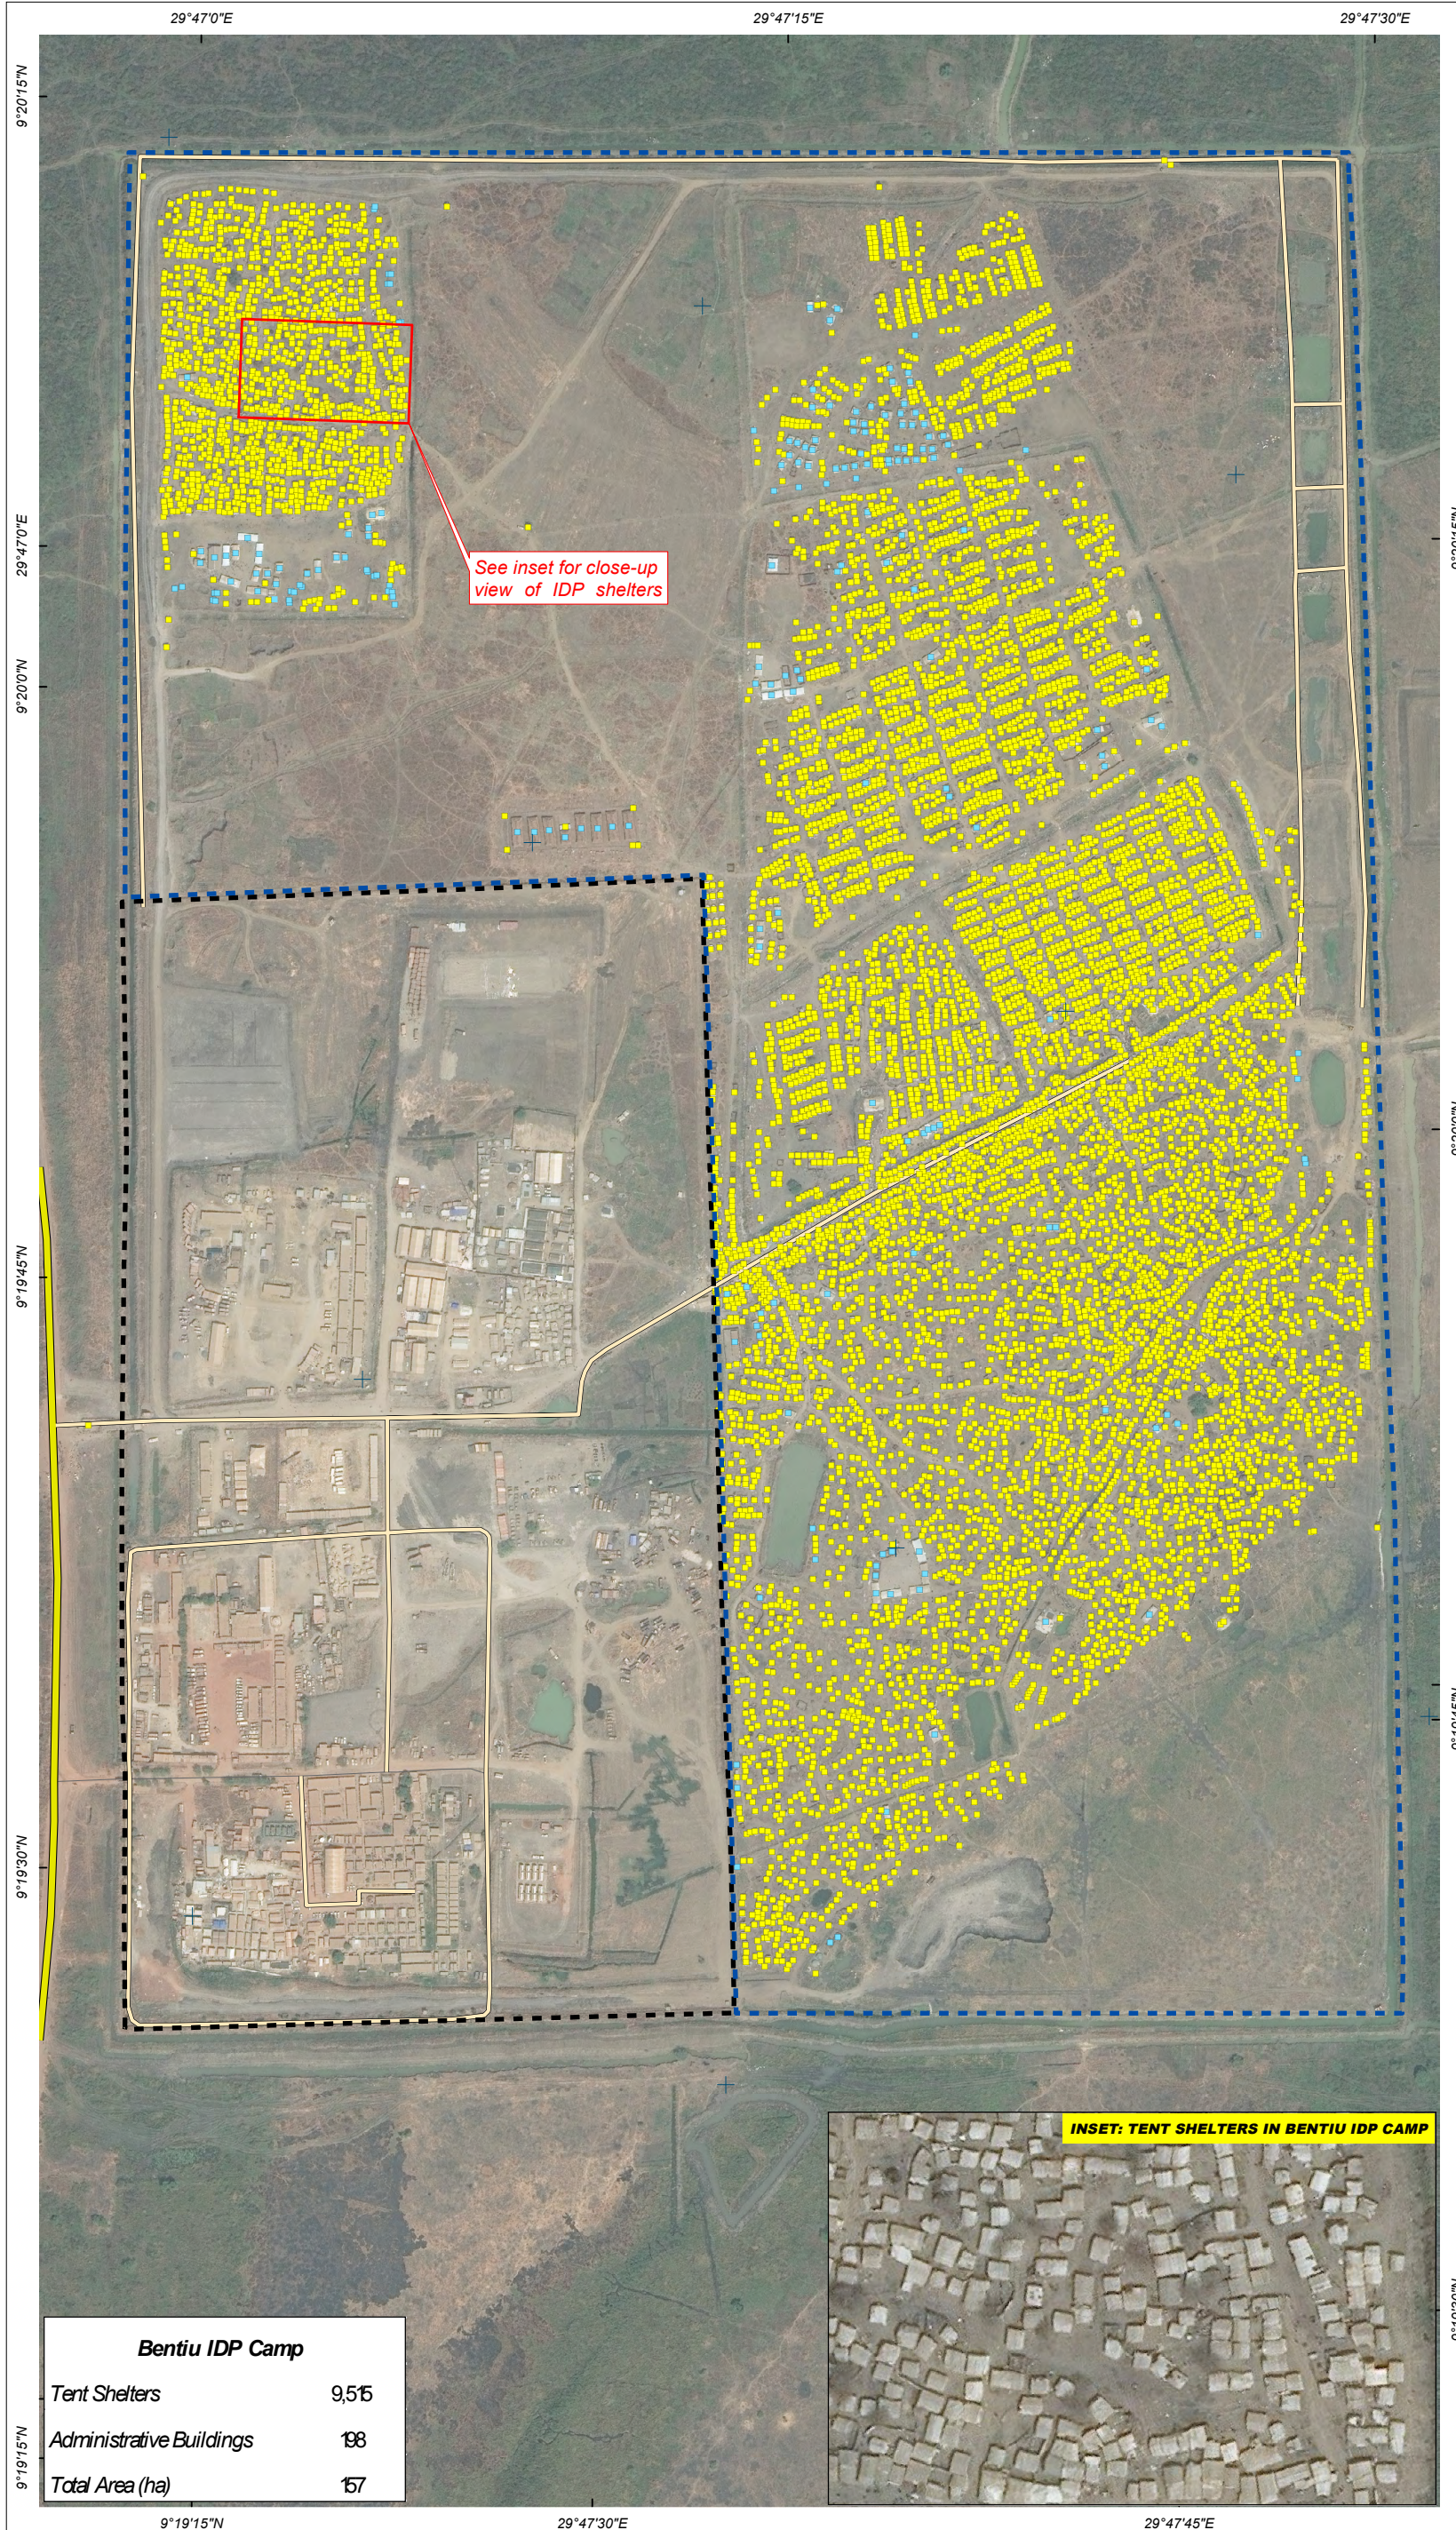

# BENTIU IDP CAMP, RUBKONA COUNTY, UNITY STATE, SOUTH SUDAN

Analysis with WorldView-3 Data Acquired 07 March 2015

**Complex  
Emergency**

Production Date:  
3/24/2015

Version 1.0

Glide Number:  
CE20131218SSD

See inset for close-up view of IDP shelters

This map illustrates the IDP camp at the UNMISS Protection of Civilian (PoC) area adjacent to the UNMISS base in Bentiu, Rubkona County, Unity State, South Sudan. Using high-resolution optical satellite imagery collected by the WorldView-3 satellite on 07 March 2015, UNOSAT identified a total of 9,713 structures. Approximately 9,515 of these were classified as tent shelters and 198 as administrative buildings. This is a preliminary analysis and has not yet been validated in the field. Please send ground feedback to UNITAR / UNOSAT.

**LEGEND**

- Tent Shelter
- Administrative Building
- Highway / Primary Road
- Secondary Road
- Local / Urban Road
- UNMISS PoC Area
- UNMISS Base Boundary

Satellite Data: WorldView-3  
 Imagery Date: 07 March 2015  
 Resolution: 50 cm  
 Copyright: DigitalGlobe  
 Source: US Department of State, Humanitarian Information Unit, NextView License  
 Road Data: Google Map Maker / OSM / ESRI  
 Other Data: USGS, UNCS, NASA, NGA  
 Analysis: UNITAR / UNOSAT  
 Production: UNITAR / UNOSAT  
 Analysis conducted with ArcGIS v10.2

Coordinate System: WGS 1984 UTM Zone 35N  
 Projection: Transverse Mercator  
 Datum: WGS 1984  
 Units: Meter

The depiction and use of boundaries, geographic names and related data shown here are not warranted to be error-free nor do they imply official endorsement or acceptance by the United Nations. UNOSAT is a program of the United Nations Institute for Training and Research (UNITAR), providing satellite imagery and related geographic information, research and analysis to UN humanitarian and development agencies and their implementing partners.