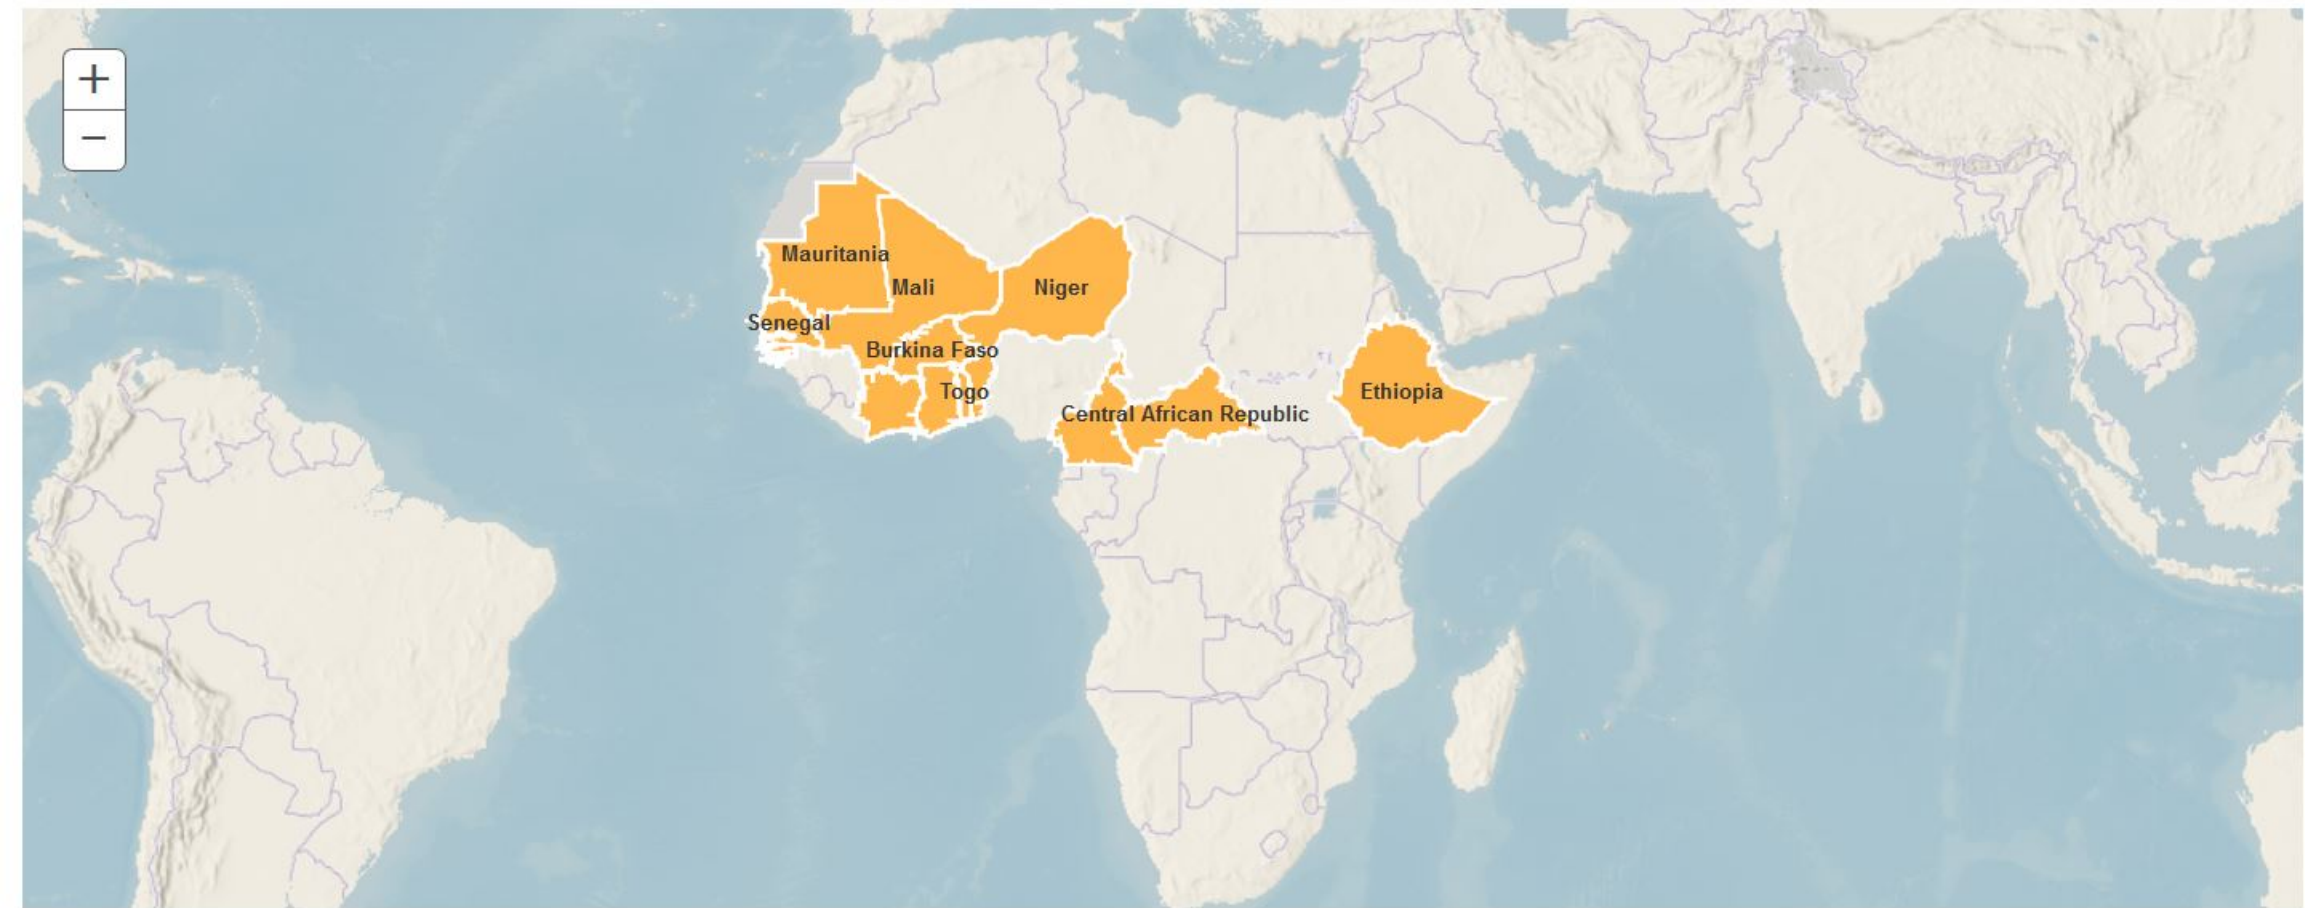

# Ebola Preparedness Map

Show Total Data

Show Minimum Data

Show Additional Data

Not Started (No Task Started)

In Progress (At least one task started - 75%)

Completed (75%+)

Not Reported

Filter by Country

[Copy](#) [Export to CSV](#) [Reset](#)