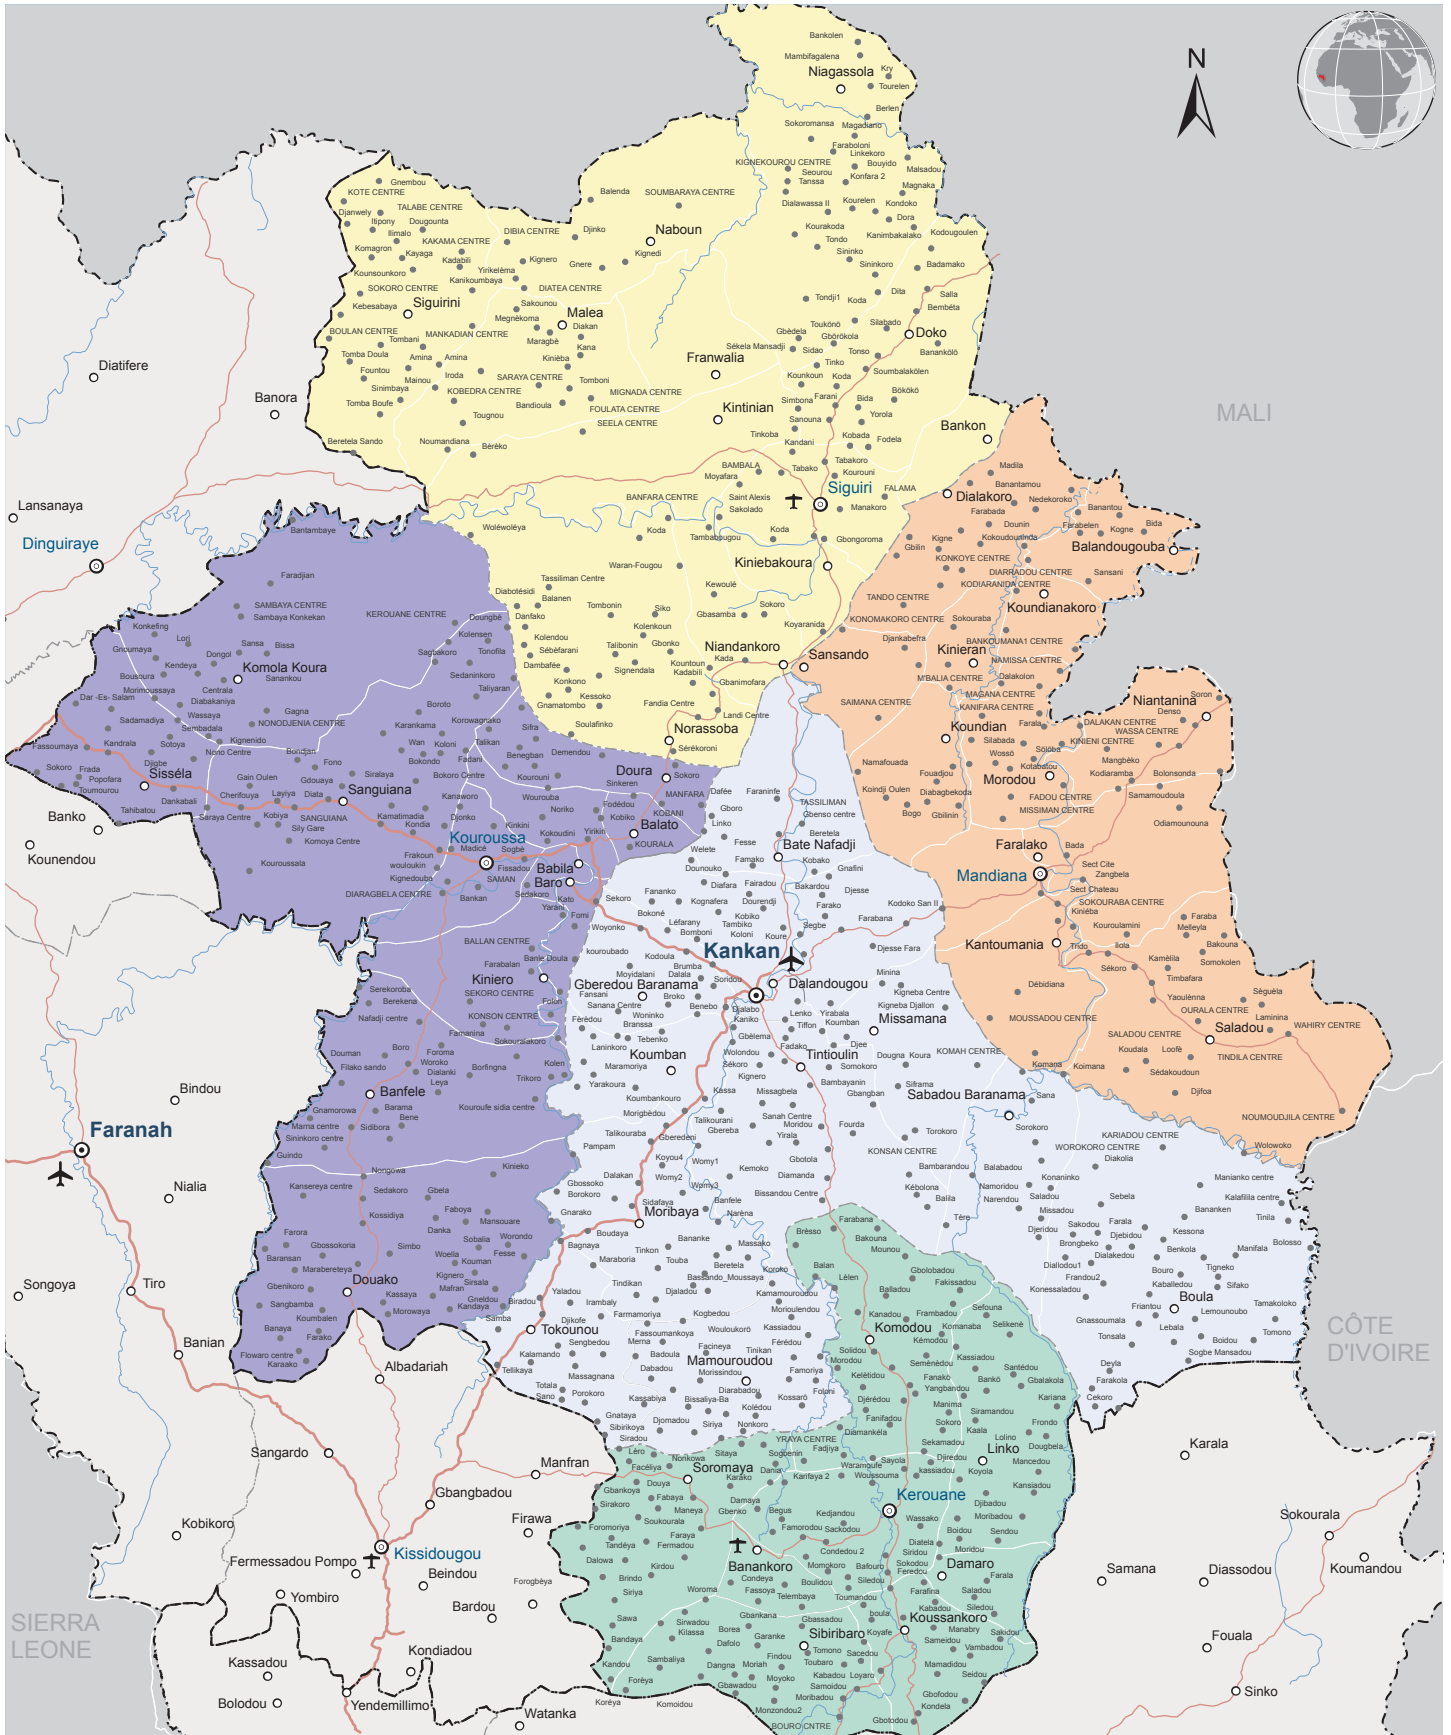

Guinea : Reference Map of Kankan Region (as of 02 Janv 2015)

- ⊙ Regional Capital
- ⊙ District Capital
- Sub District Capital
- ✈ Airport with
- ✈ Paved runway
- ✈ Unpaved runway
- Region boundaries
- District boundaries
- Main roads
- Secondary roads
- Rivers
- District (Préfectures)
- Kankan
- Kouroussa
- Kérouané
- Mandiana
- Siguiri
- Neighbor Region
- Neighbor Country
- Ocean

Scale 1:1 800 000