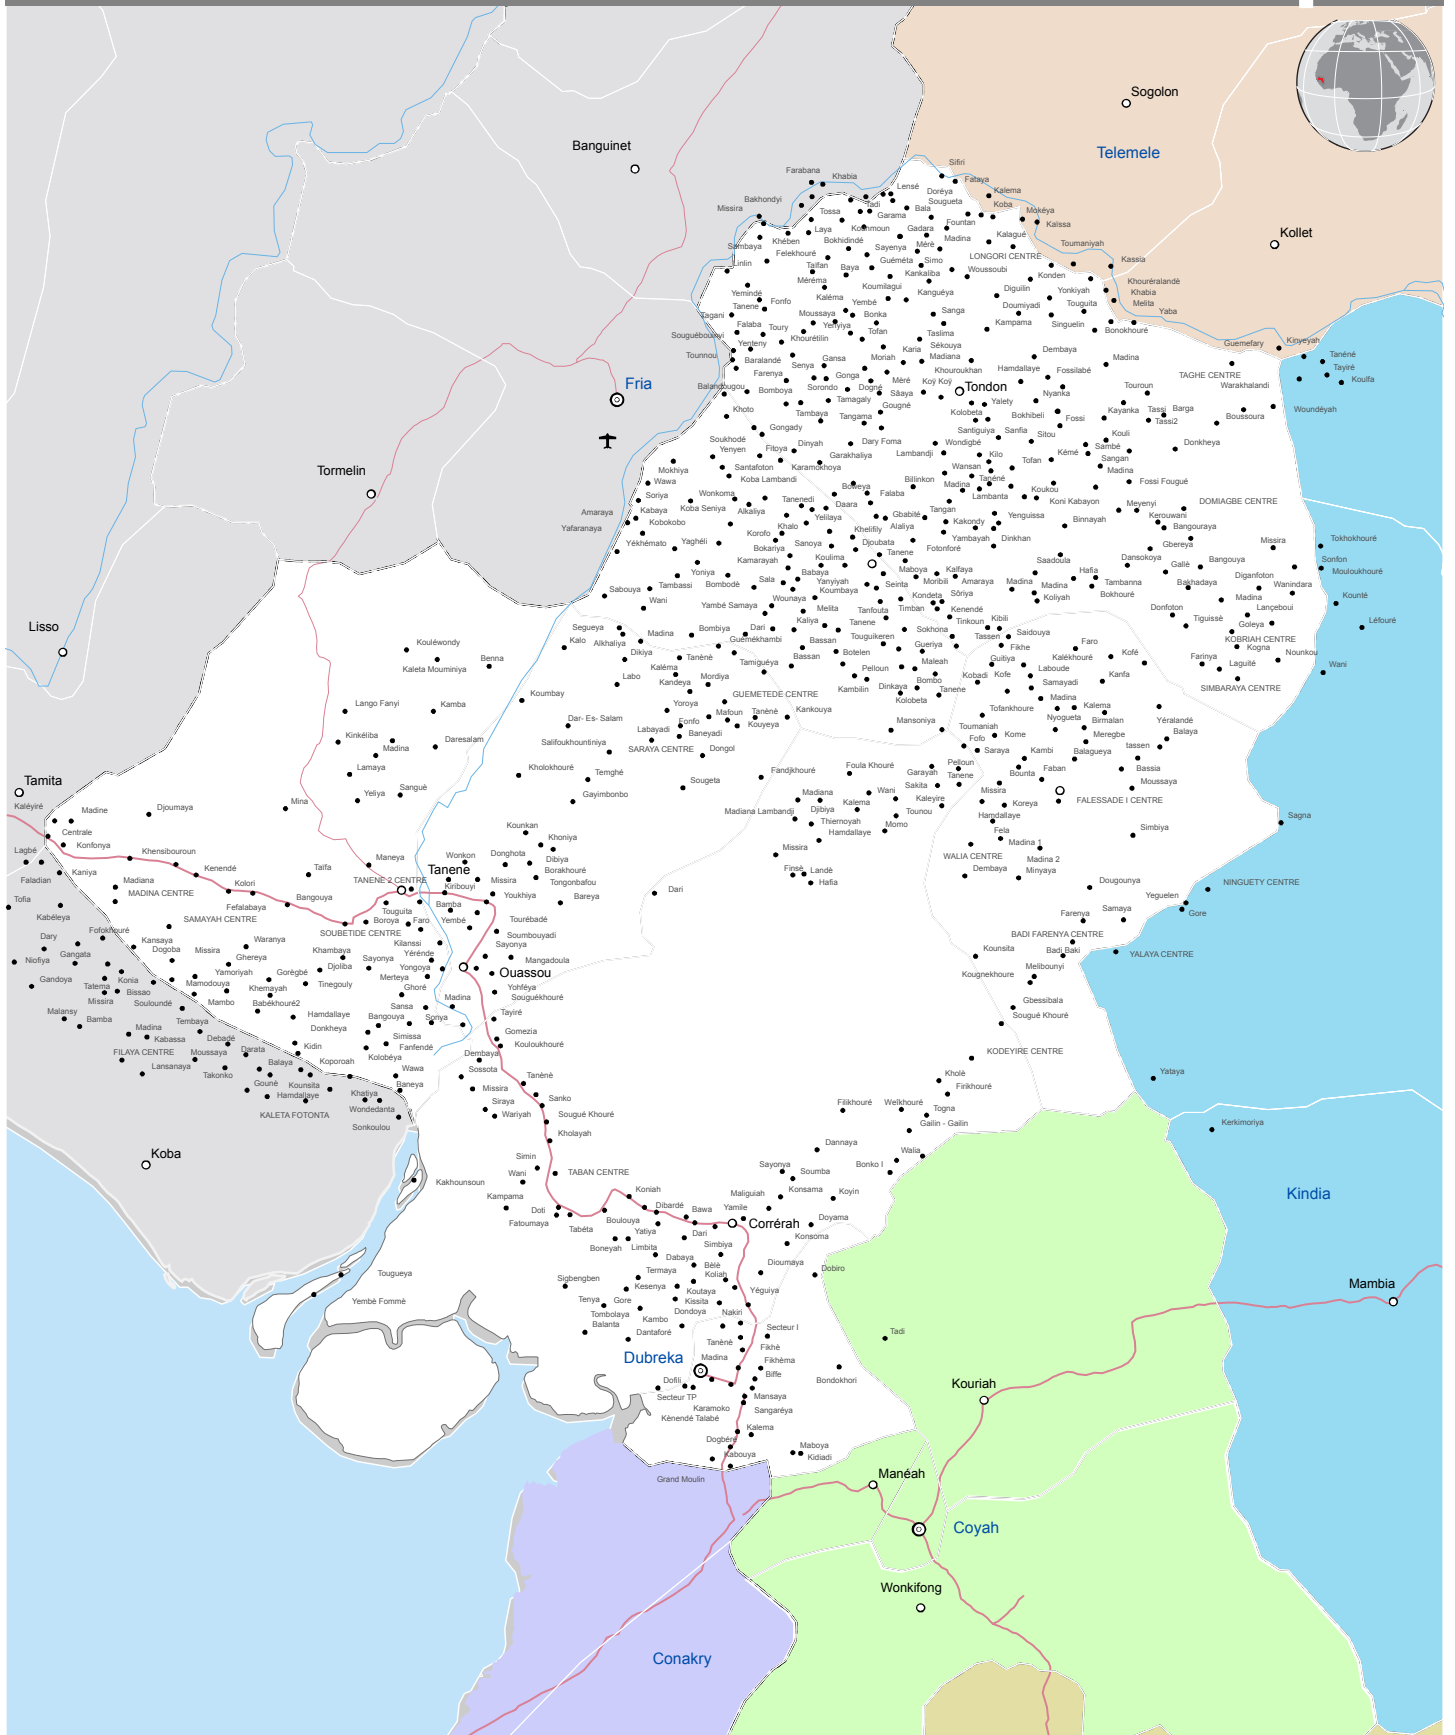

Guinea: Reference Map of Dubréka Prefecture (as of 23 Feb 2015)

- ⊙ District Capital
 - Sub District Capital
 - - - Region boundaries
 - - - District boundaries
 - - - Sub District boundaries
 - Main roads
 - Secondary roads
 - Rivers
- | | |
|------------------------|----------|
| District (Préfectures) | Télimélé |
| Coyah | Ocean |
| Dubréka | |
| Forecariah | |
| Kindia | |
| Fria | |
| Conakry | |

Scale 1:500 000

The boundaries and names shown and the designations used on this map do not imply official endorsement or acceptance by the United Nations.