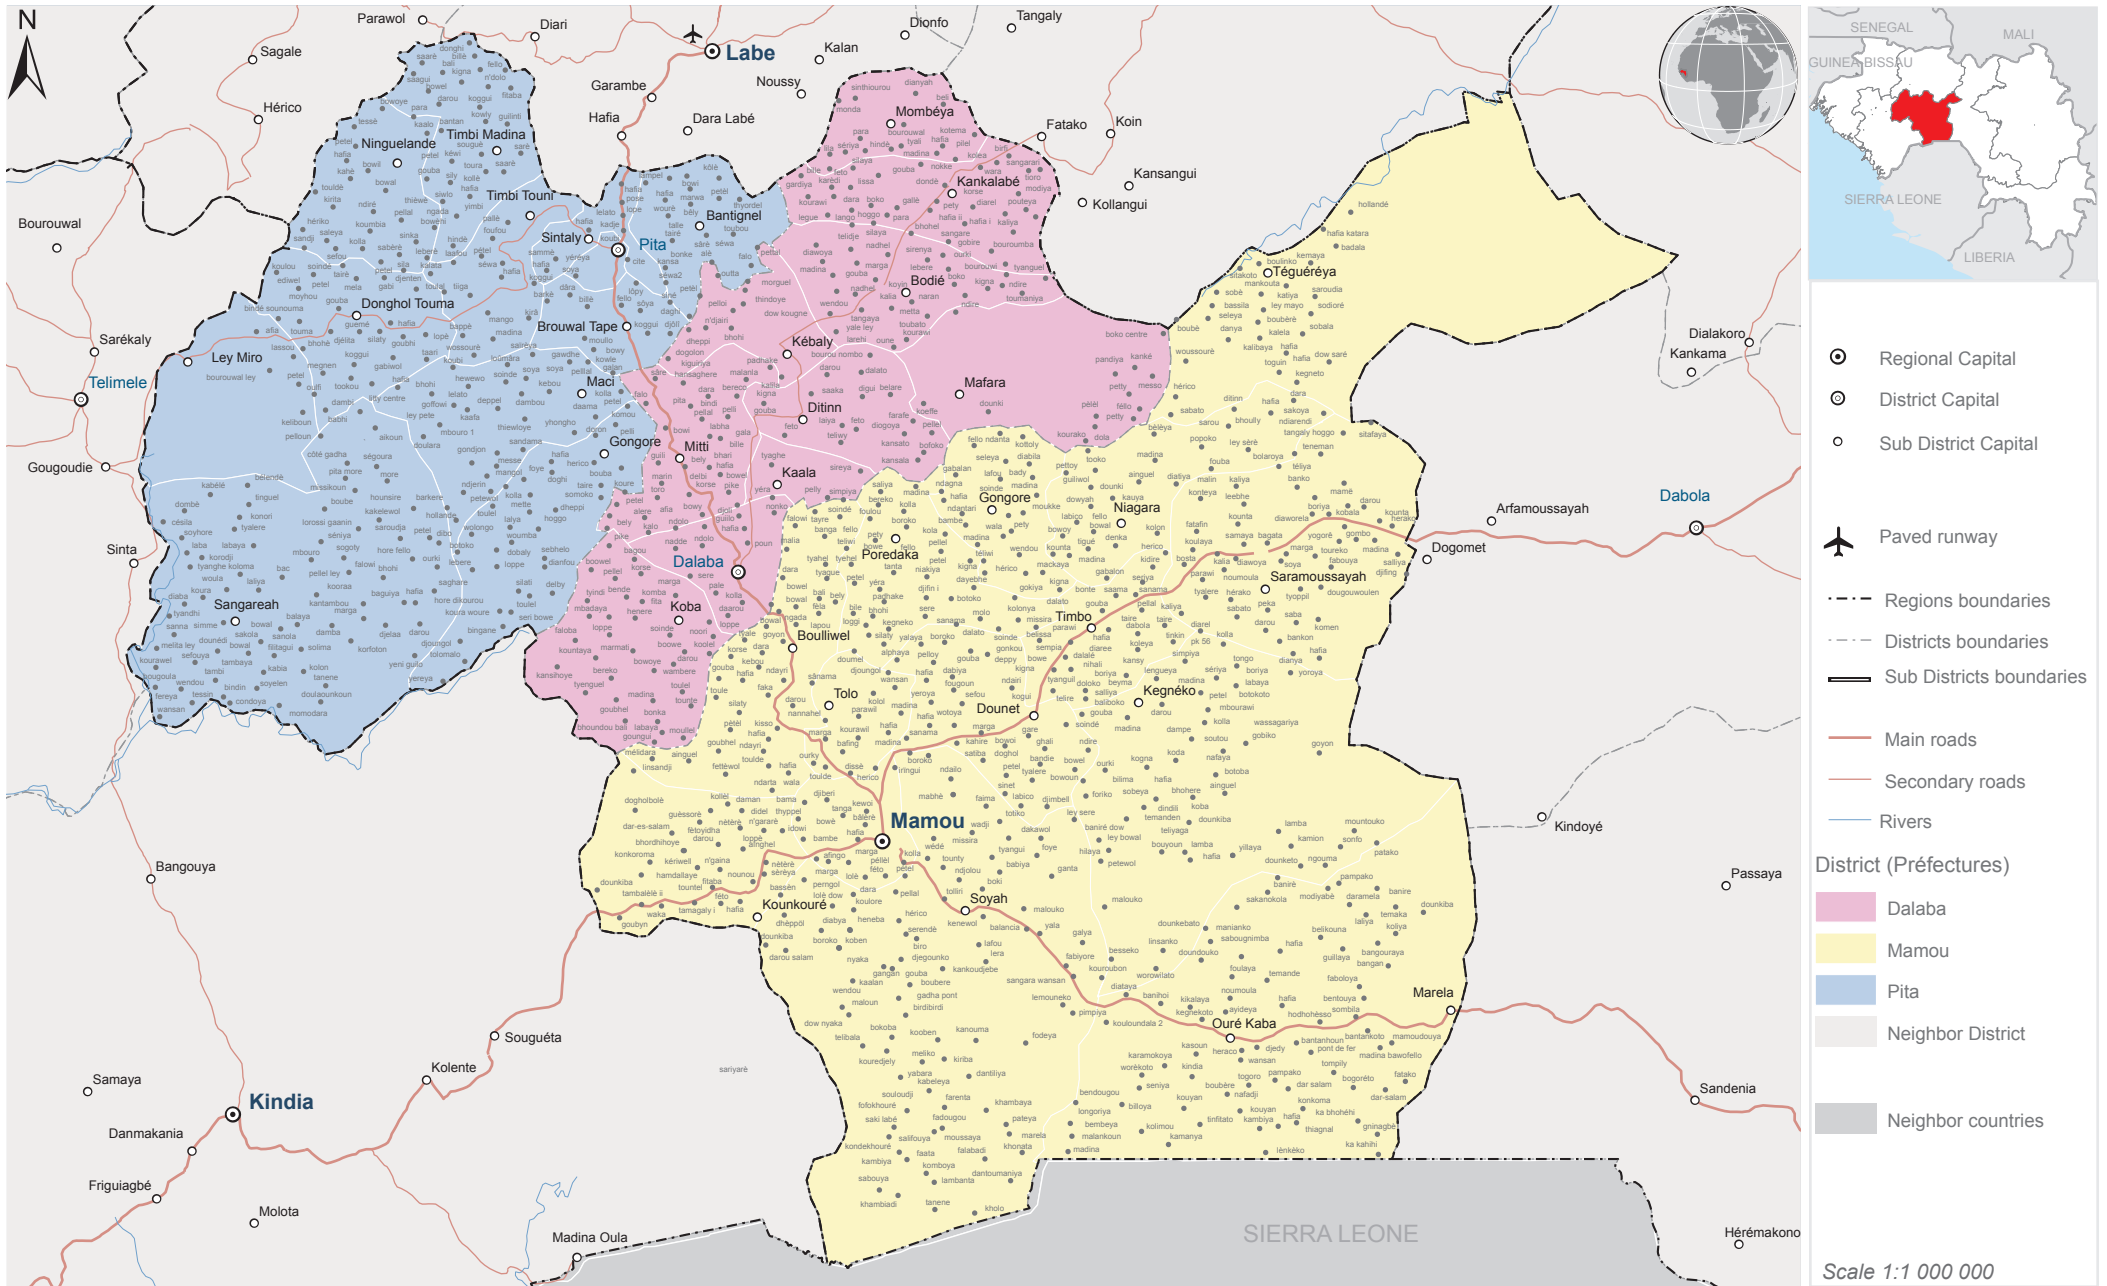

Guinea: Reference Map of Mamou Region (as of 05 March 2015)

The boundaries and names shown and the designations used on this map do not imply official endorsement or acceptance by the United Nations.

Creation Date : 03 Jan 2015 Sources: UNCS, UNMEER, WFP, GOVERNMENT Feedback: traore40@un.org www.reliefweb.int