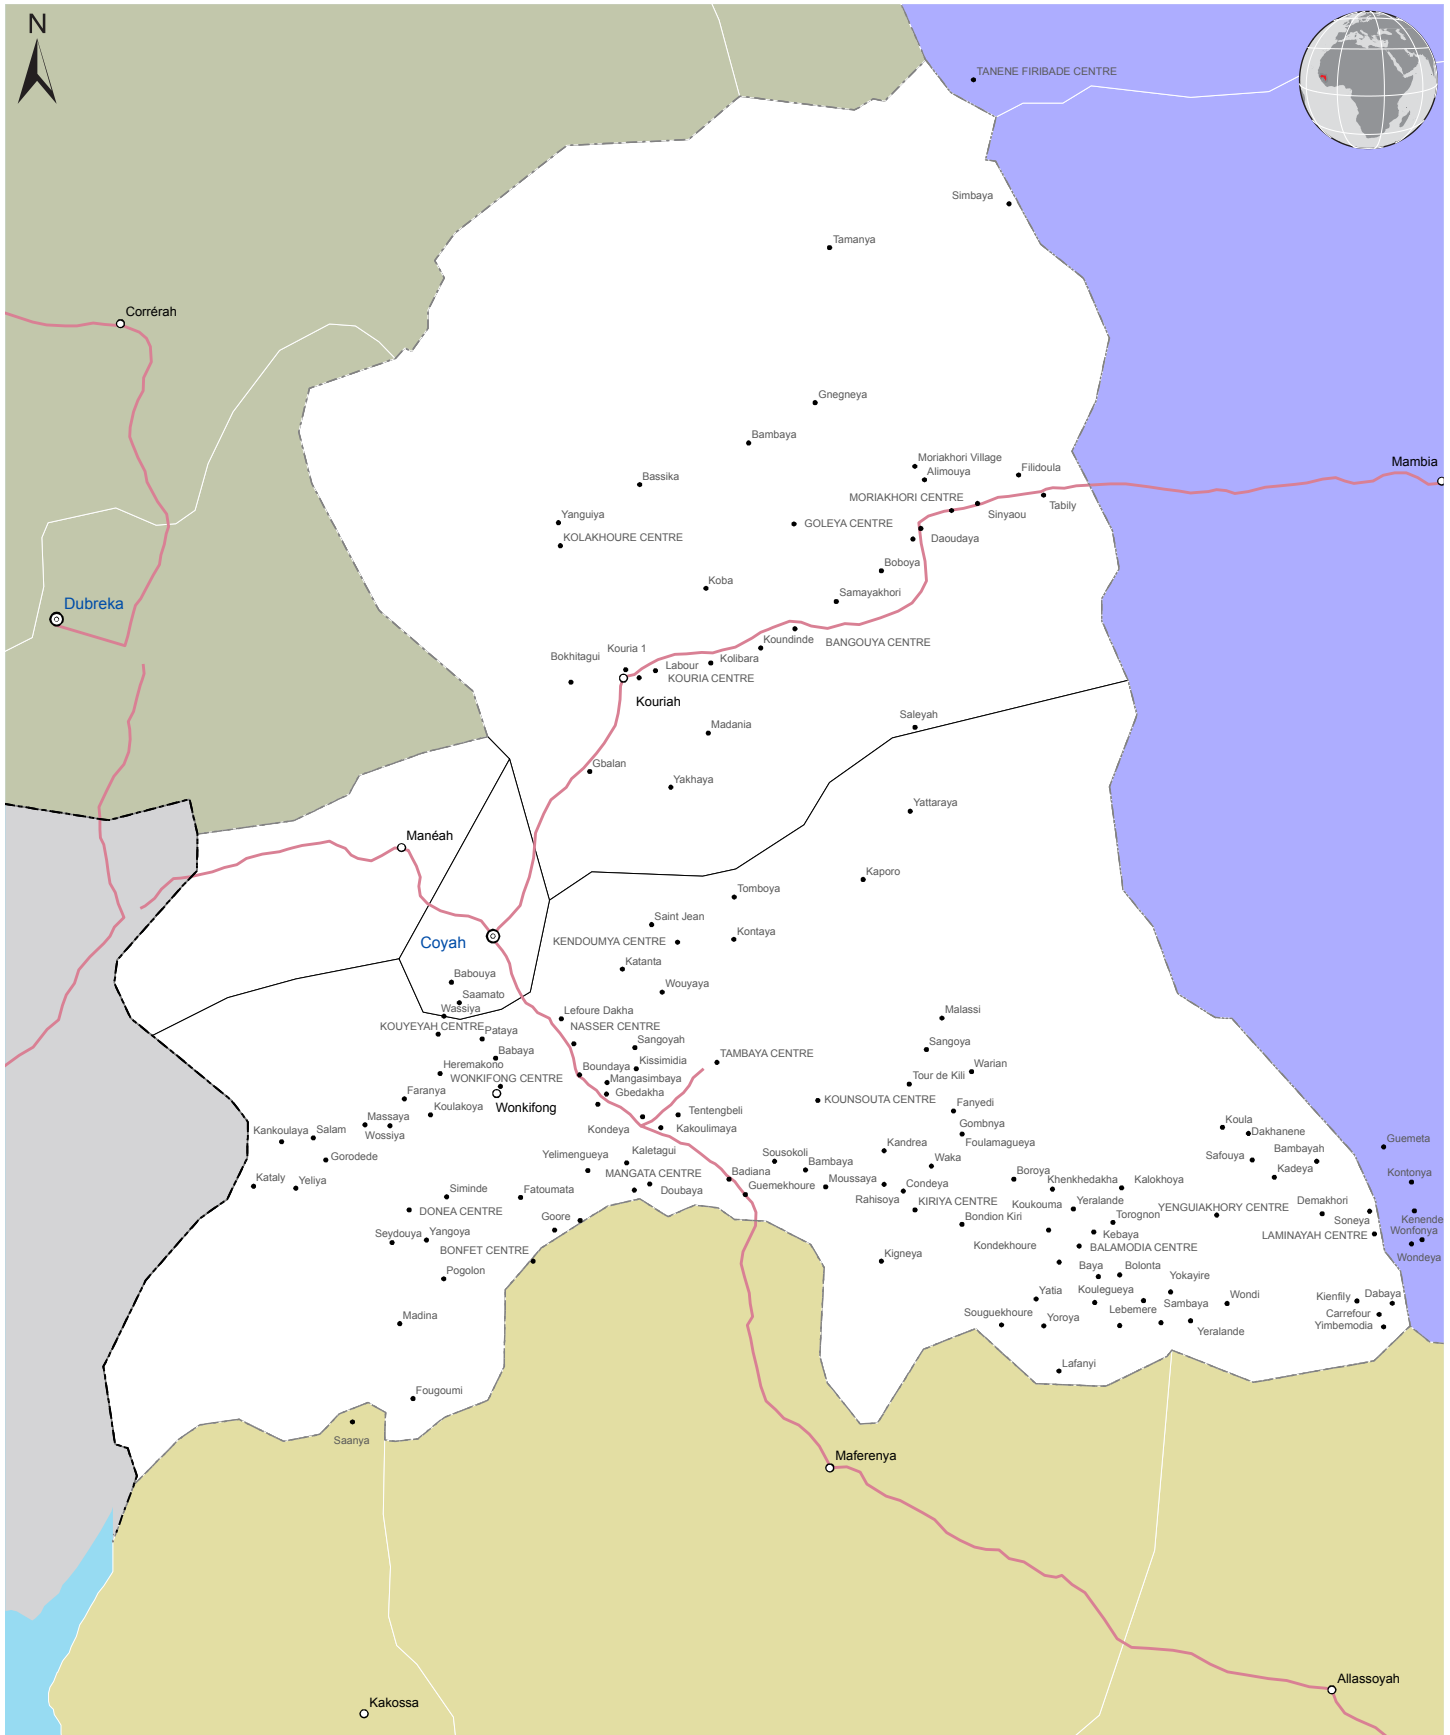

Guinea: Reference Map of Coyah Prefecture (as of 21 Feb 2015)

<p>GUINEA</p> <p>SIERRA LEONE</p>	<p>⊙ District Capital</p> <p>○ Sub District Capital</p> <p>- - - Region boundaries</p> <p>- - - District boundaries</p> <p>▬ Sub District boundaries</p> <p>— Main roads</p>	<p>Scale 1:250 000</p>
	<p>District (Préfectures)</p> <p>■ Coyah</p> <p>■ Dubréka</p> <p>■ Forecariah</p> <p>■ Kindia</p> <p>■ Ocean</p> <p>■ Conakry</p>	

The boundaries and names shown and the designations used on this map do not imply official endorsement or acceptance by the United Nations.