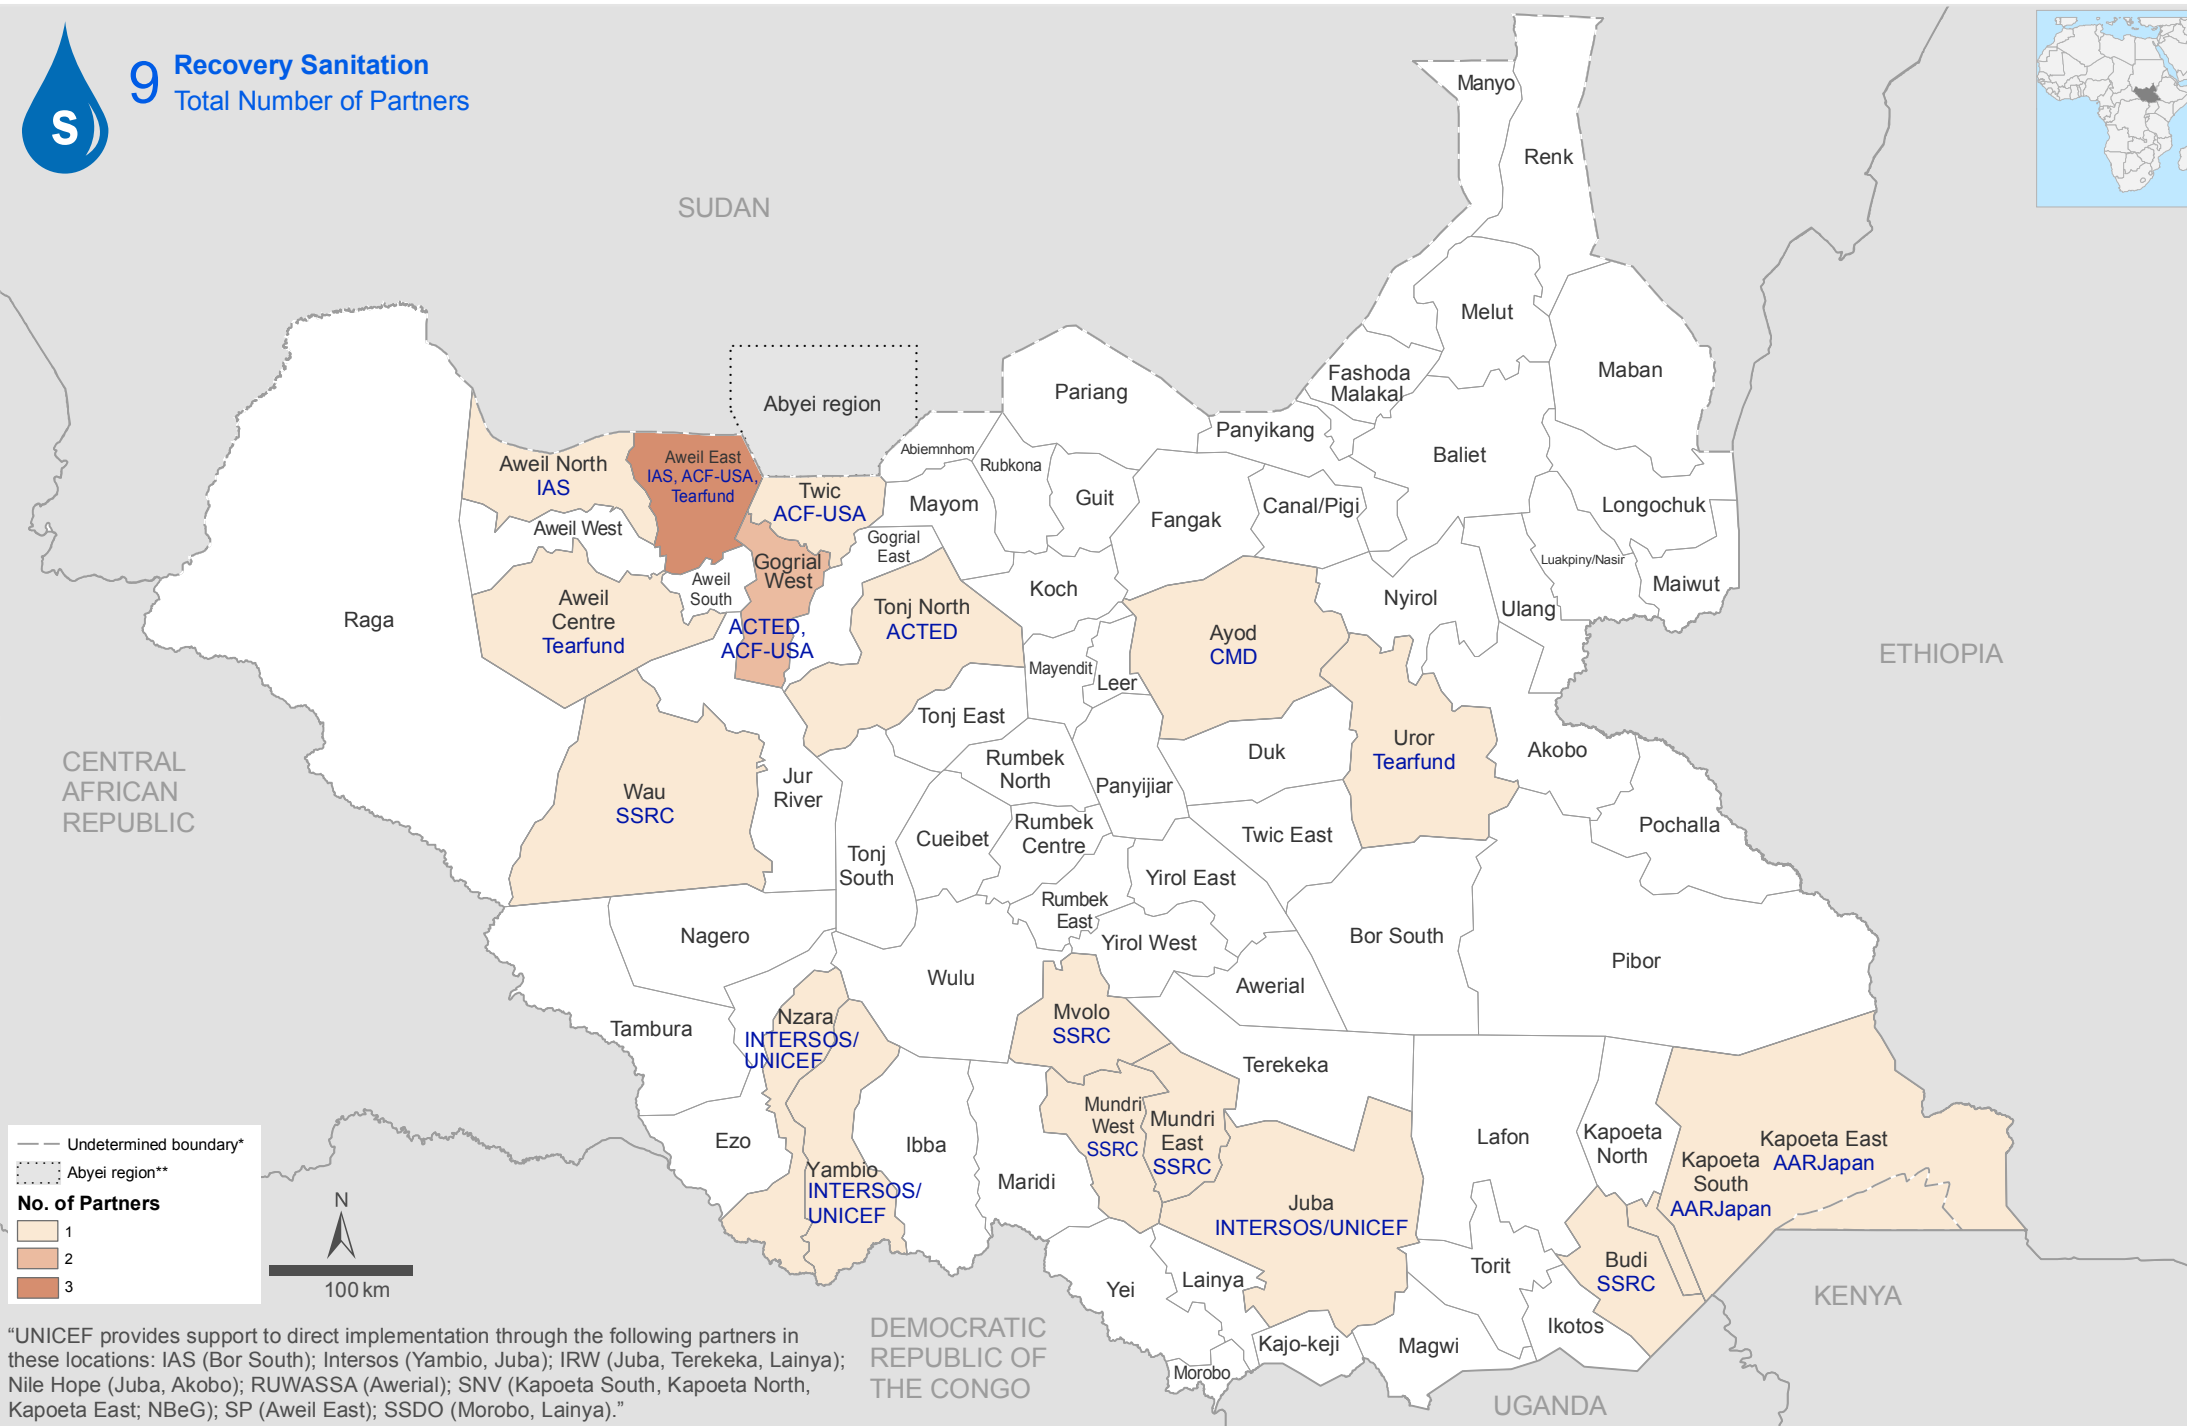

9 Recovery Sanitation Total Number of Partners

— Undetermined boundary*
 - - - Abyei region**
No. of Partners
 1
 2
 3

“UNICEF provides support to direct implementation through the following partners in these locations: IAS (Bor South); Intersos (Yambio, Juba); IRW (Juba, Terekeka, Lainya); Nile Hope (Juba, Akobo); RUWASSA (Awerial); SNV (Kapoeta South, Kapoeta North, Kapoeta East; NBeG); SP (Aweil East); SSDO (Morobo, Lainya).”

DEMOCRATIC REPUBLIC OF THE CONGO